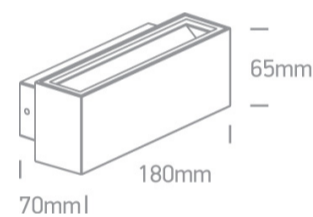

13 Wall &amp; Ceiling LED&gt;Outdoor Wall Up &amp; Down Lights Die cast

**67374A/W/W**

2x6W LED wall light, IP54, ideal for both indoor and outdoor installation.

Complete with driver.

Complies with standard EN60598-1 and any other specific standards.

## Dimensions

## Physical Specification

Item Group	13 Wall & Ceiling LED
Family	Outdoor Wall Up & Down Lights Die cast
Order Code	67374A/W/W
Colour	White
Material	Die Cast
Shape	Rectangular
Length	180mm
Width	70mm
Height	65mm
Surface Wall	Yes
Indoor	Yes
Outdoor	Yes