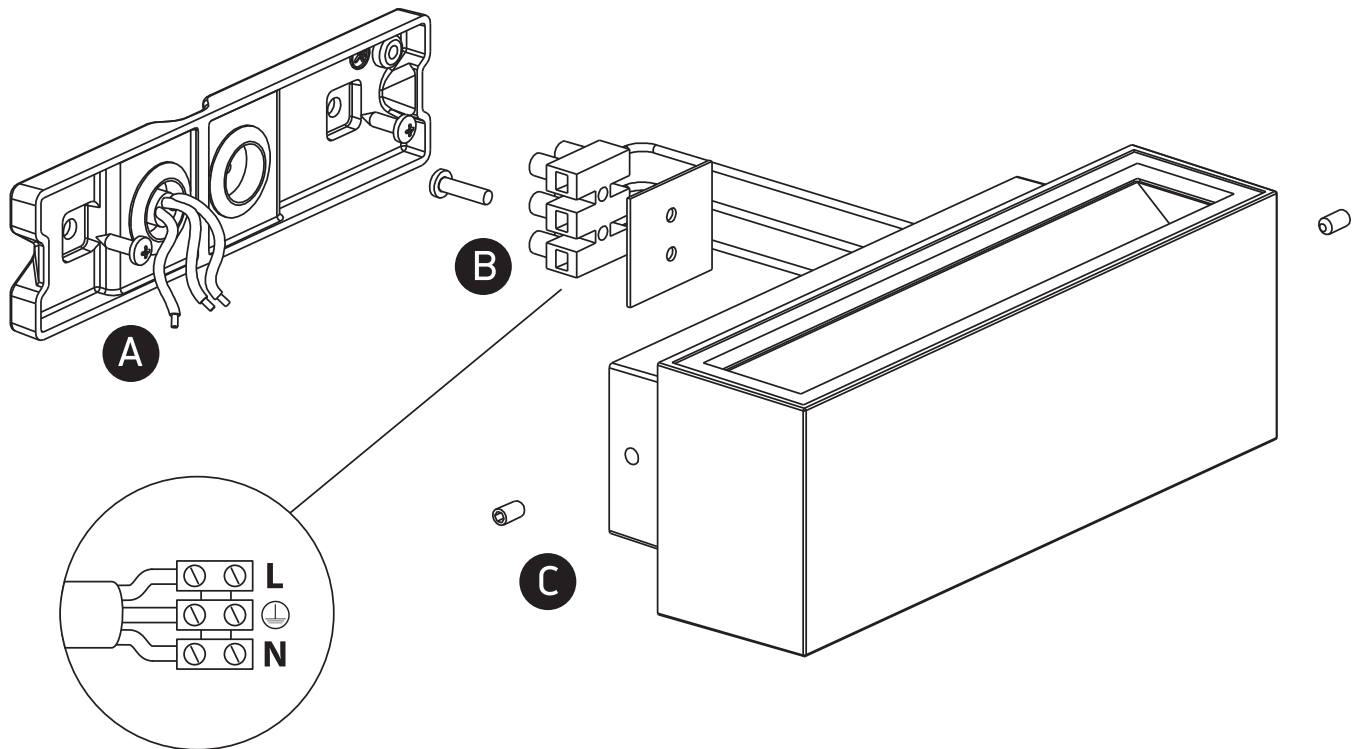

INSTALLATION MANUAL

67374, 67374A

ecolight

80
CRI

67374: 230V | SMD 5630 | 2x3W | IP54 | Die cast
67374A: 230V | SMD 2835 | 2x6W | IP54 | Die cast

Complete with driver.

one
L I G H T

Warnings: