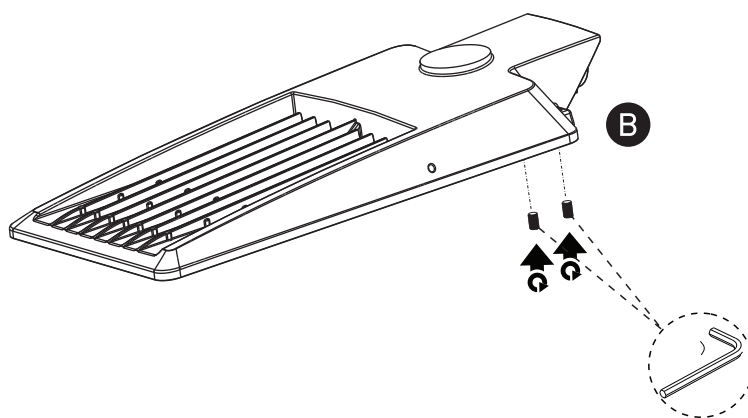

INSTALLATION MANUAL

70116B

100-240V | 96xSMD 3030 | 75W | IP66 | Aluminium + glass

Complete with 968mA driver.

one
LIGHT

L	brown	black
N	blue	white
⊕	yellow/green	green

Warnings:

1. Make sure that the product is installed properly before connecting to electricity.
2. Do not cover the fitting.
3. Maintenance and installation should only be carried out by a professional electrician.