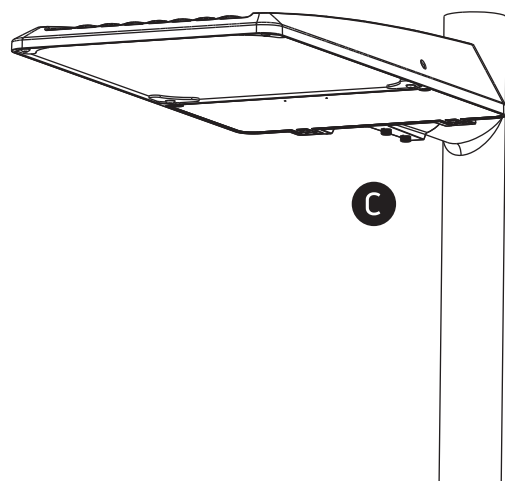

INSTALLATION MANUAL

70116B

100-240V | 96xSMD 3030 | 75W | IP66 | Aluminium + glass

Complete with 968mA driver.

one
LIGHT

L	brown	black
N	blue	white
⊕	yellow/green	green

Warnings:

1. Make sure that the product is installed properly before connecting to electricity.
2. Do not cover the fitting.
3. Maintenance and installation should only be carried out by a professional electrician.