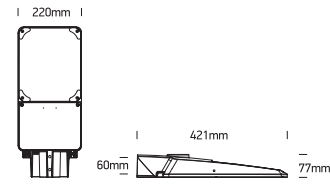

INSTALLATION MANUAL

70116B

100-240V | 96xSMD 3030 | 75W | IP66 | Aluminium + glass

Complete with 968mA driver.

one
LIGHT

L	brown	black
N	blue	white
⊕	yellow/green	green

Warnings:

1. Make sure that the product is installed properly before connecting to electricity.
2. Do not cover the fitting.
3. Maintenance and installation should only be carried out by a professional electrician.