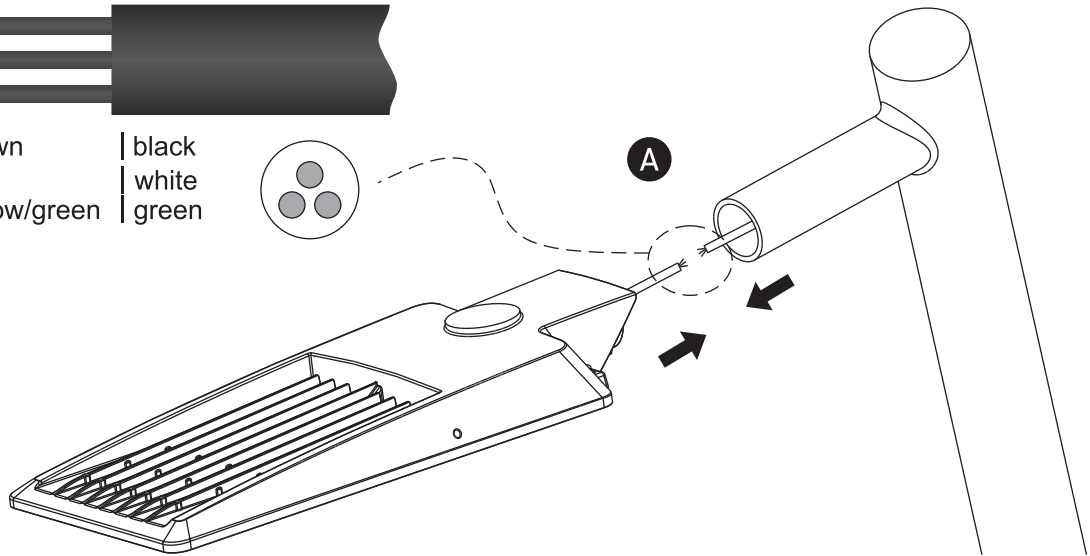

INSTALLATION MANUAL

70116B

100-240V | 96xSMD 3030 | 75W | IP66 | Aluminium + glass

Complete with 968mA driver.

one
LIGHT

L	brown	black
N	blue	white
⊕	yellow/green	green

Warnings:

1. Make sure that the product is installed properly before connecting to electricity.
2. Do not cover the fitting.
3. Maintenance and installation should only be carried out by a professional electrician.