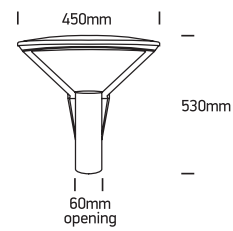

INSTALLATION MANUAL

70112

ecolight

 100-240V | LED | 75W | IP66 | Die cast
 Complete with 2400mA driver.

 150cm

80 CRI

one
 LIGHT

Warnings: