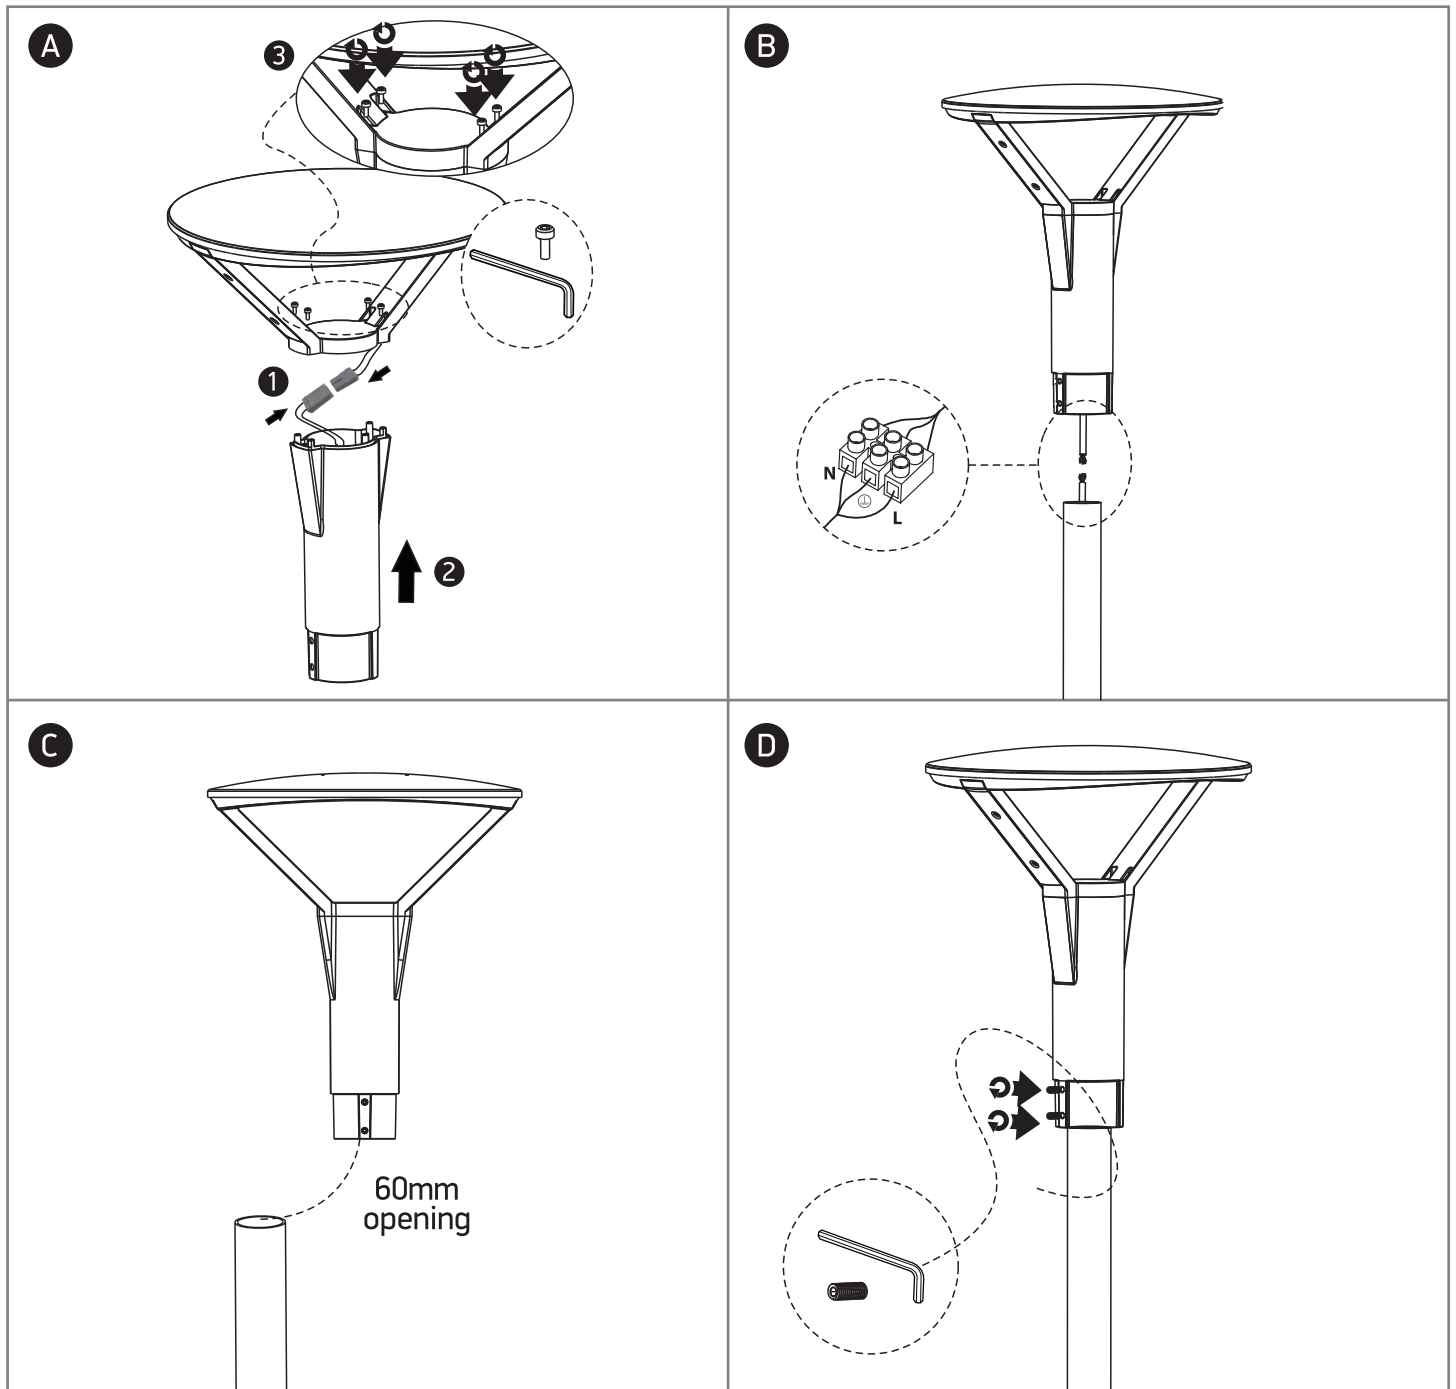

INSTALLATION MANUAL

70112

ecolight

 100-240V | LED | 75W | IP66 | Die cast
 Complete with 2400mA driver.

 150cm

80 CRI

one
 LIGHT

Warnings:

1. Make sure that the product is installed properly before connecting to electricity.
2. Do not cover the fitting.
3. Maintenance and installation should only be carried out by a professional electrician.