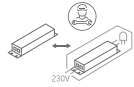

INSTALLATION MANUAL

70112

ecolight

 100-240V | LED | 75W | IP66 | Die cast
 Complete with 2400mA driver.

 150cm

80 CRI

one
 LIGHT

Warnings: