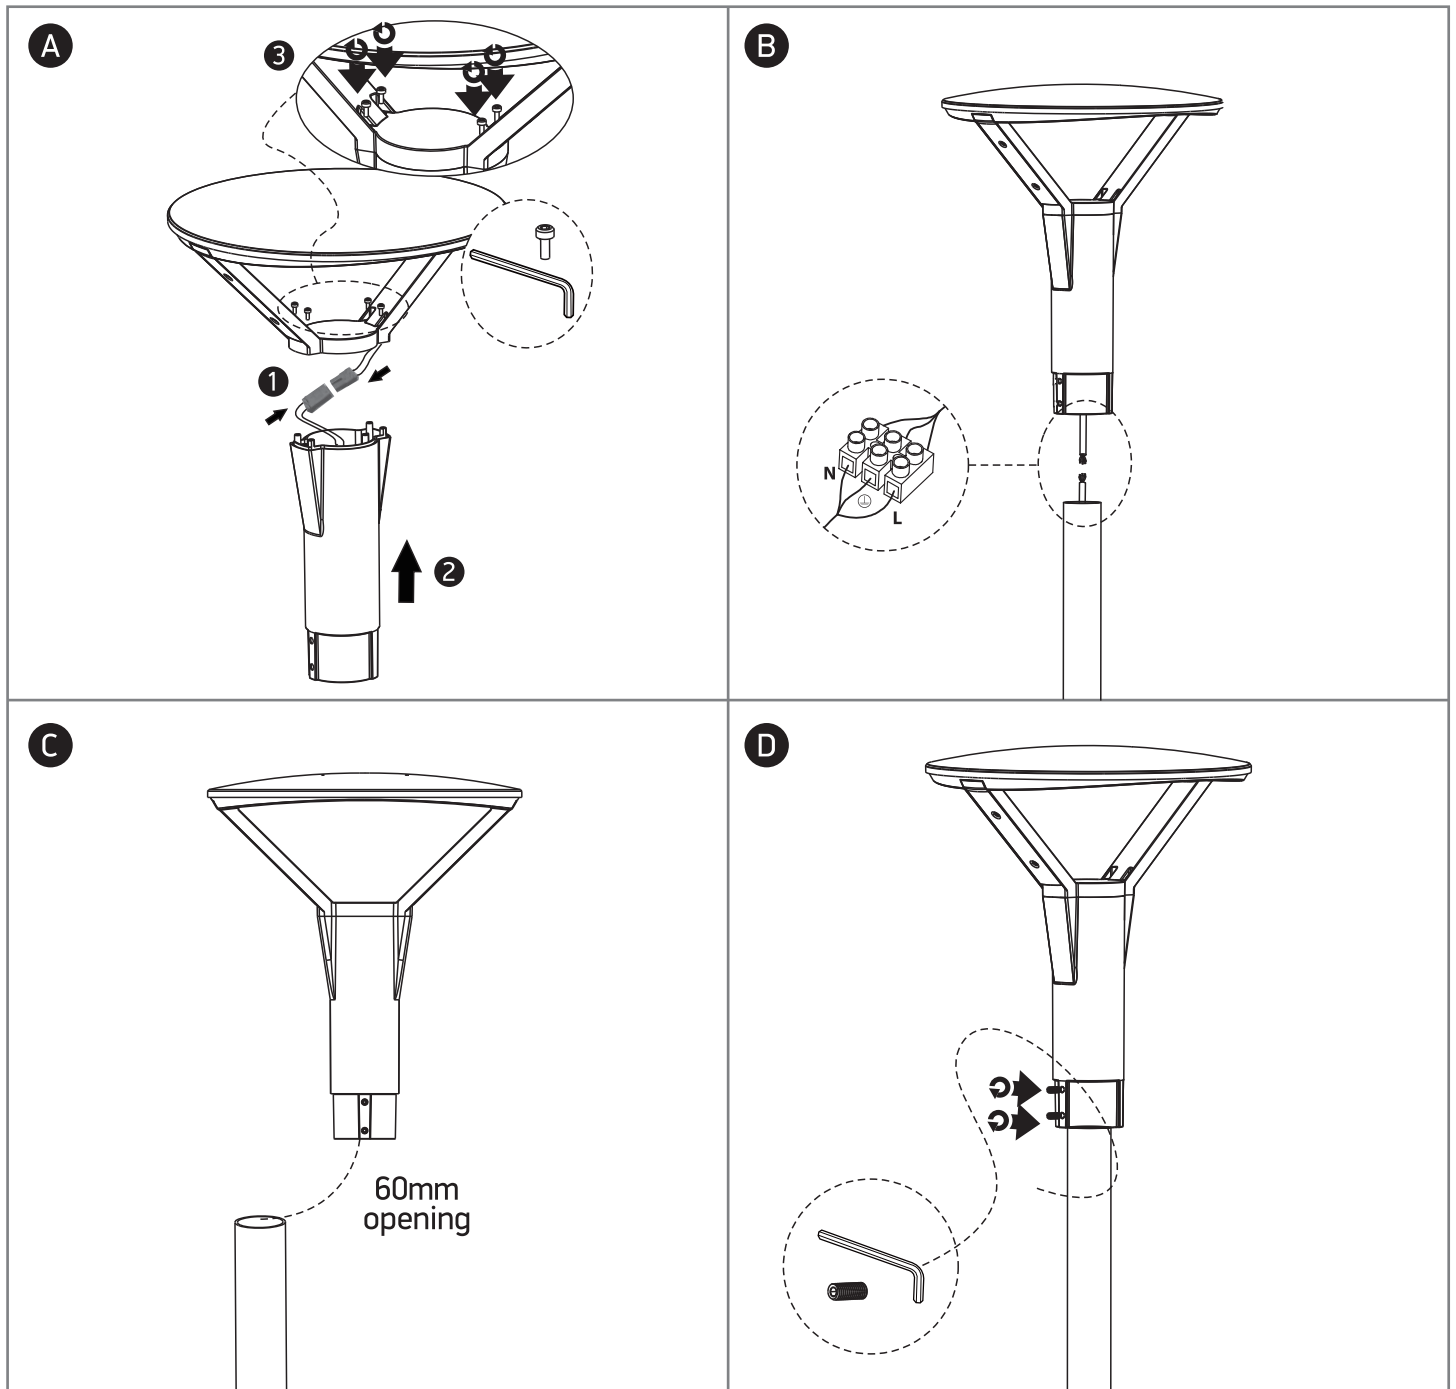

INSTALLATION MANUAL

70112

ecolight

100-240V | LED | 75W | IP66 | Die cast
Complete with 2400mA driver.

150cm

80 CRI

one
LIGHT

Warnings:

1. Make sure that the product is installed properly before connecting to electricity.
2. Do not cover the fitting.
3. Maintenance and installation should only be carried out by a professional electrician.