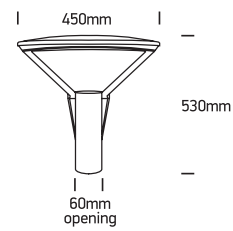

INSTALLATION MANUAL

70112

ecolight

100-240V | LED | 75W | IP66 | Die cast
Complete with 2400mA driver.

150cm

80 CRI

one
LIGHT

Warnings: