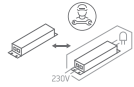

INSTALLATION MANUAL

70112

ecolight

100-240V | LED | 75W | IP66 | Die cast
Complete with 2400mA driver.

150cm

80 CRI

one
LIGHT

Warnings: