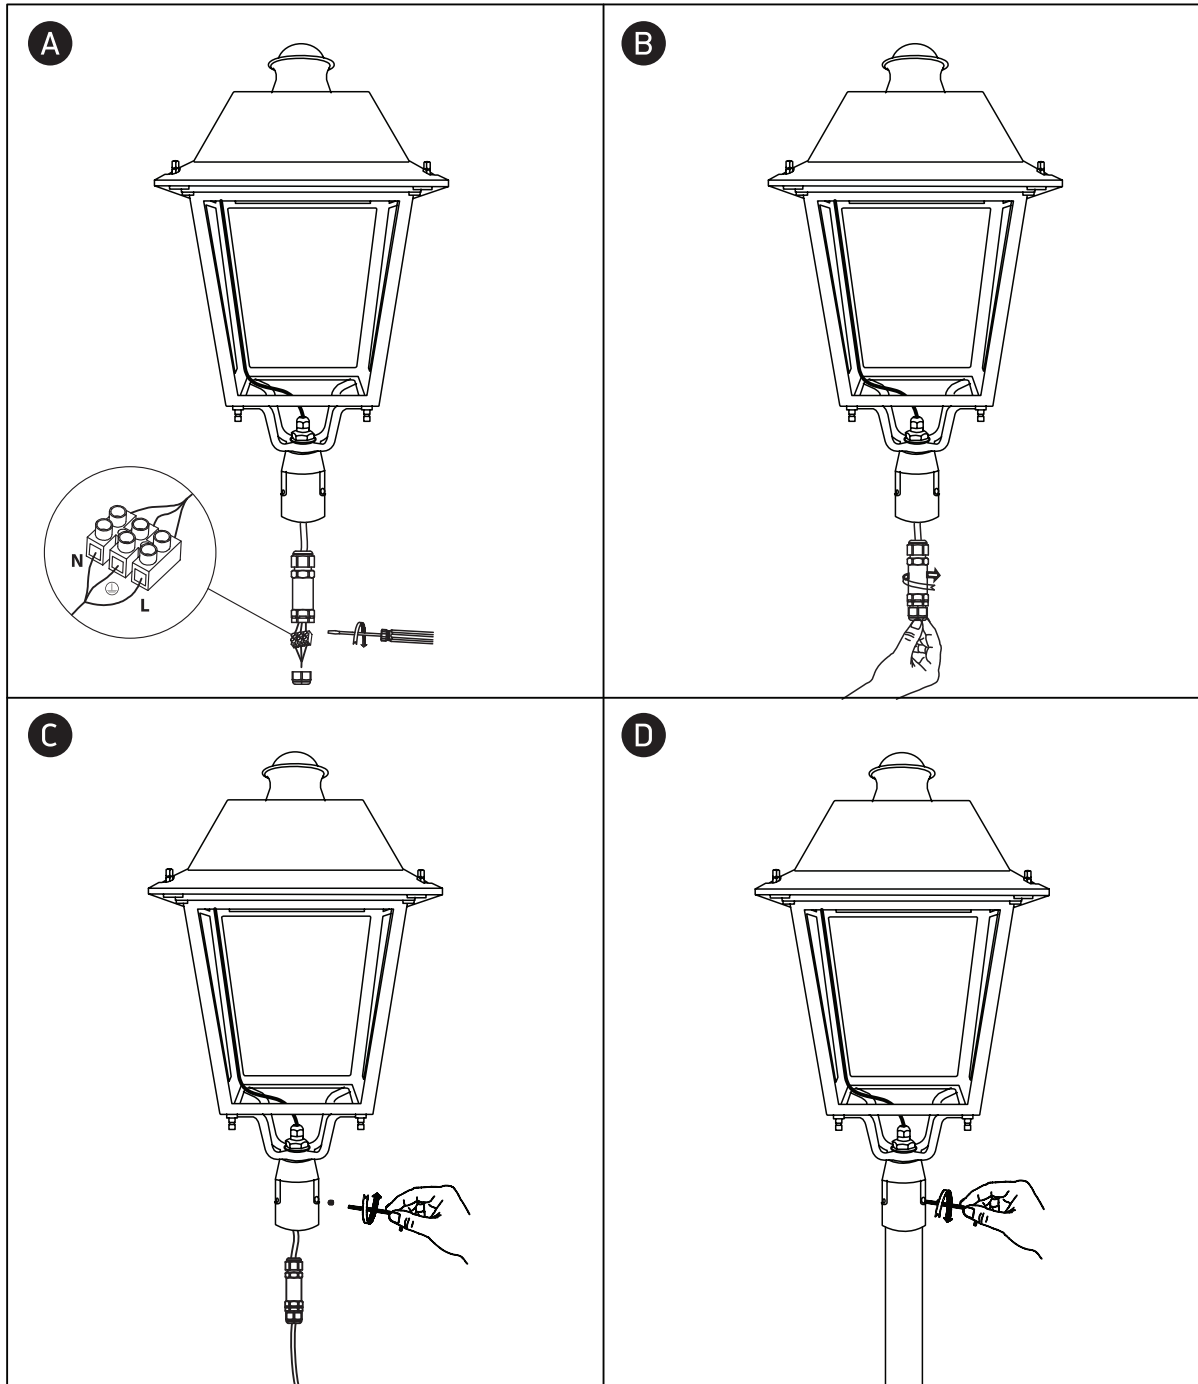

INSTALLATION MANUAL

70110

ecolight

CE

RoHS
COMPLIANT

NOT
RECYCLABLE

425x425mm

820mm

65mm
opening

100-240V | 60W | IP66 | Die cast

Complete with driver.

100cm

70
CRI

one
LIGHT

Warnings:

1. Make sure that the product is installed properly before connecting to electricity.
2. Do not cover the fitting.
3. Maintenance and installation should only be carried out by a professional electrician.