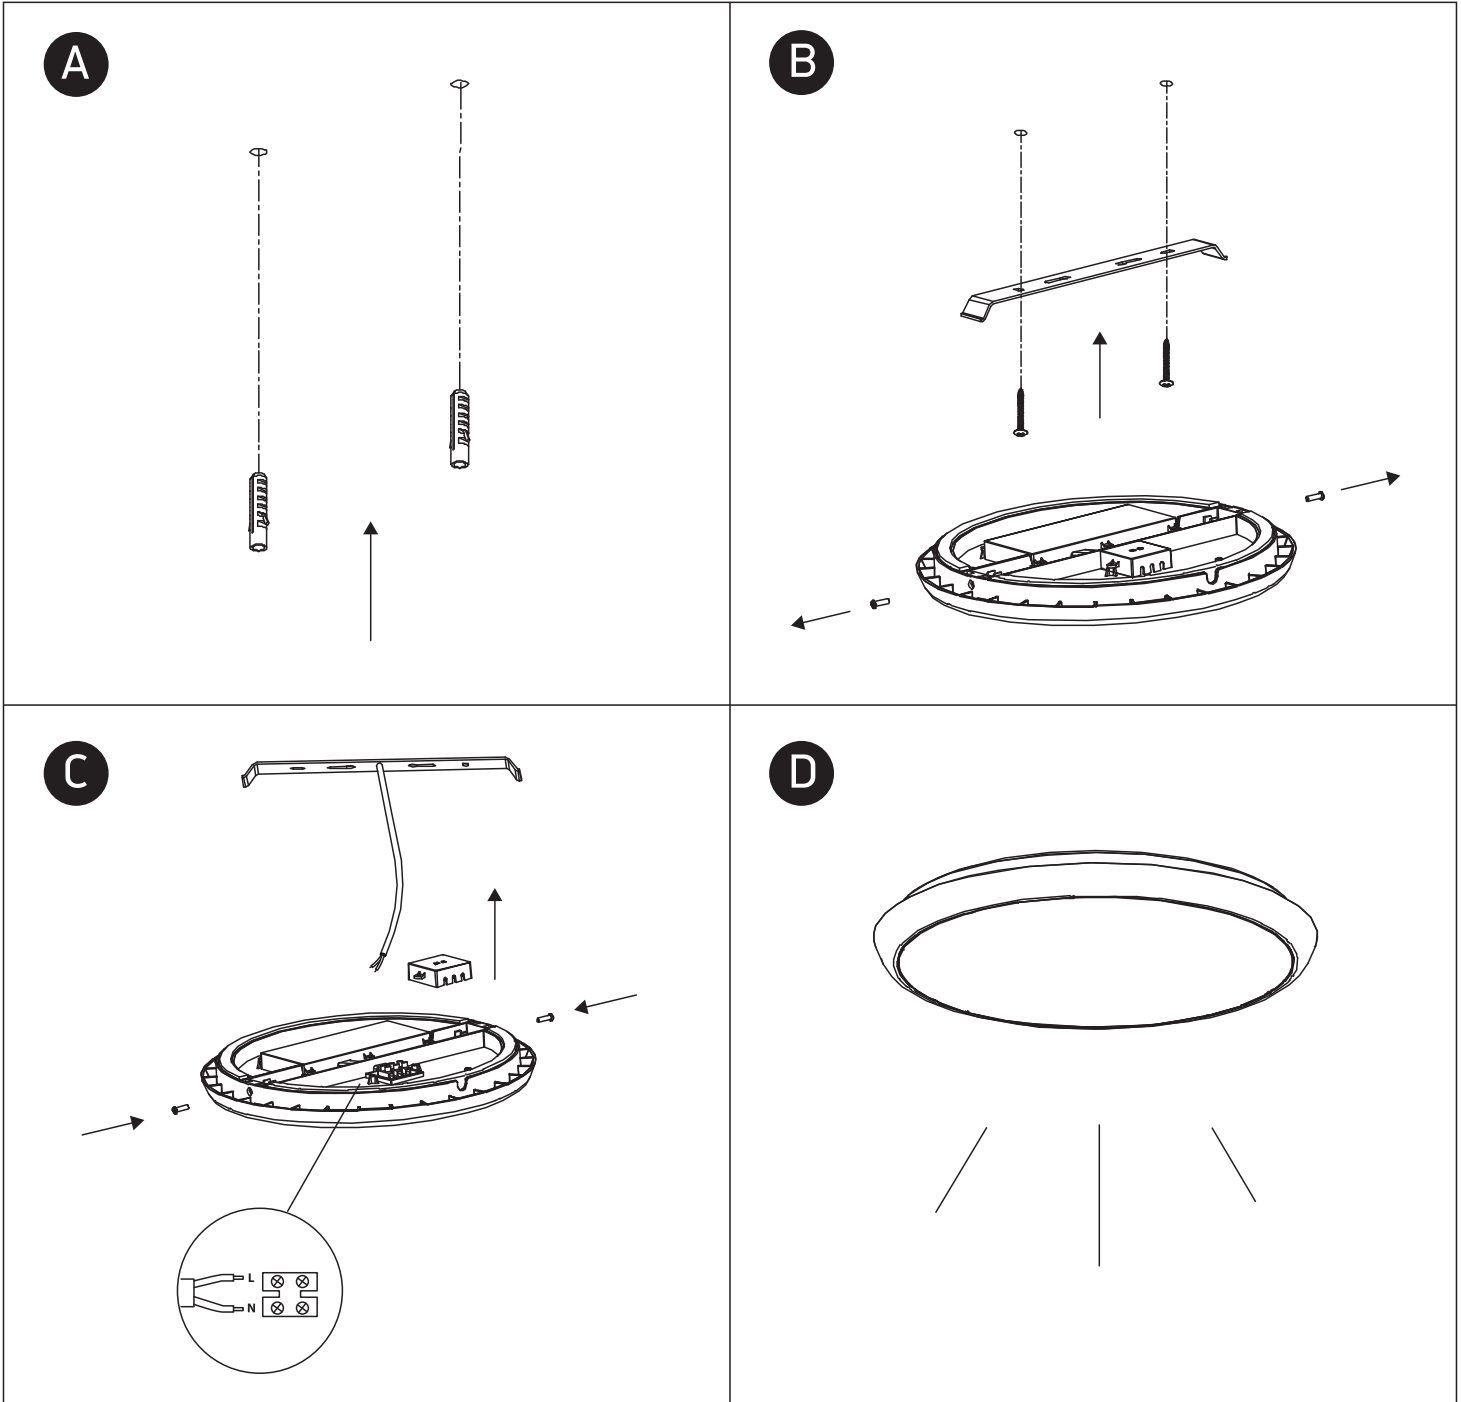

# INSTALLATION MANUAL

67366, 67368, 67370

**ecolight**

80  
CRI

Complete with driver

100-240V | SMD 2835 | 12W / 18W / 25W | IP54 | PC

**Warnings:**

1. Make sure that the product is installed properly before connecting to electricity.
2. Do not cover the fitting.
3. Maintenance and installation should only be carried out by a professional electrician.