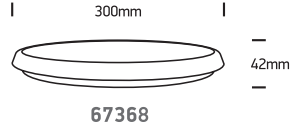

# INSTALLATION MANUAL

67366, 67368, 67370

**ecolight**

80  
CRI

Complete with driver

100-240V | SMD 2835 | 12W / 18W / 25W | IP54 | PC

**Warnings:**

1. Make sure that the product is installed properly before connecting to electricity.
2. Do not cover the fitting.
3. Maintenance and installation should only be carried out by a professional electrician.