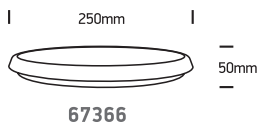

# INSTALLATION MANUAL

67366, 67368, 67370

**ecolight**

80  
CRI

Complete with driver

100-240V | SMD 2835 | 12W / 18W / 25W | IP54 | PC

**Warnings:**

1. Make sure that the product is installed properly before connecting to electricity.
2. Do not cover the fitting.
3. Maintenance and installation should only be carried out by a professional electrician.