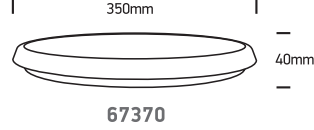

# INSTALLATION MANUAL

67366, 67368, 67370

**ecolight**

80  
CRI

Complete with driver

100-240V | SMD 2835 | 12W / 18W / 25W | IP54 | PC

**Warnings:**

1. Make sure that the product is installed properly before connecting to electricity.
2. Do not cover the fitting.
3. Maintenance and installation should only be carried out by a professional electrician.