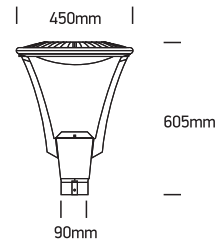

INSTALLATION MANUAL

70104

ecolight

100-240V | 30W | IP65 | Die cast

Complete with driver.

70
CRI

one
LIGHT

Warnings: