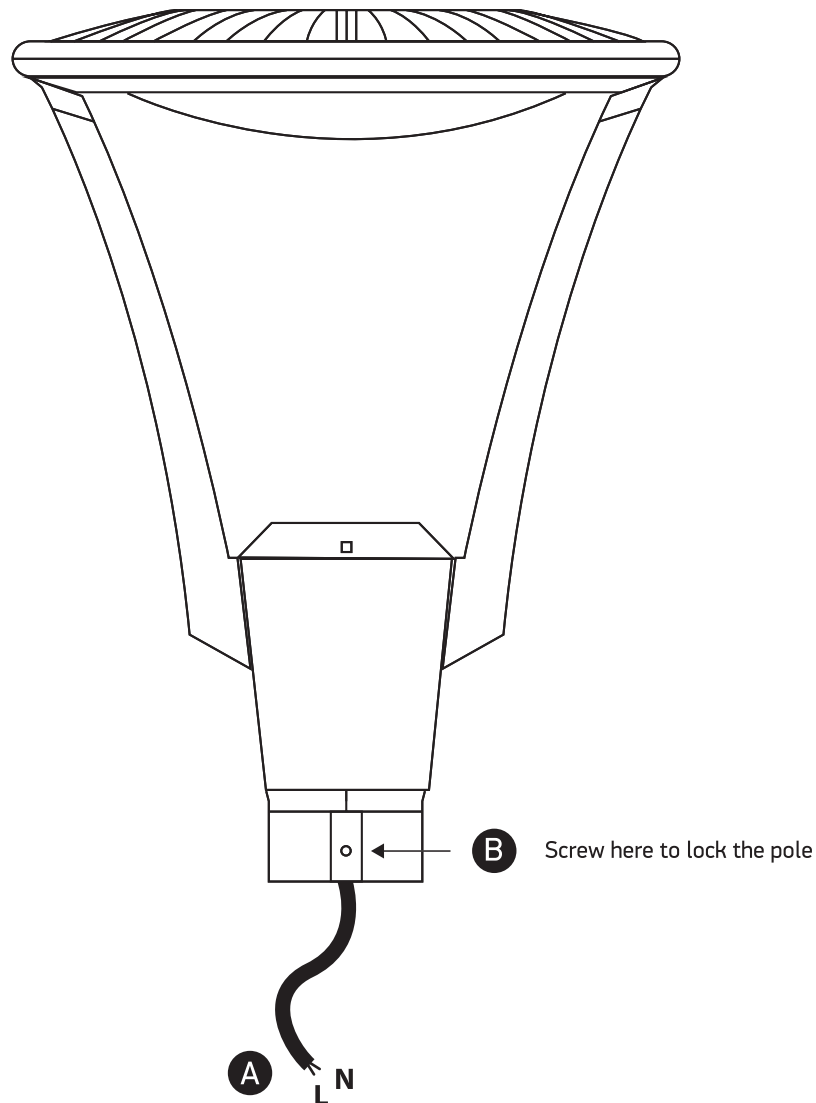

INSTALLATION MANUAL

70104

ecolight

100-240V | 30W | IP65 | Die cast

Complete with driver.

70
CRI

one
LIGHT

Warnings: