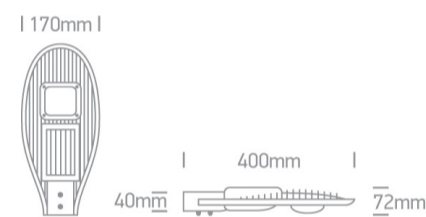

21 Industrial & Floodlights>The COB LED Street Light 20-80W

70080/AN/C

LED street light with COB LED. High lumen output ideal for replacement of old HPS and mercury street lighting fittings.

Supplied with non-dimmable LED driver.

Complies with standard EN60598-1 and any other specific standards.

Downloads

Dimensions

Physical Specification

Item Group	21 Industrial & Floodlights
Family	The COB LED Street Light 20-80W
Order Code	70080/AN/C
Colour	Anthracite
Material	Die Cast
Shape	Rectangular
Length	170mm
Width	400mm
Height	72mm
Surface Floor/Ground	Yes
Outdoor	Yes
Adjustable	No

Gear	Built In
Fitting + Driver	
Input Voltage	220-240V
50 Hz	Yes
60 Hz	Yes
Safety Class	
Power(Watts)	20W
IP Rating	IP65
Light Source	LED built in
Dimmable	No
Cable Length	60cm
F Mark	

Fitting	
Input Type	Constant Current
Input Current	600mA
Voltage	32V
Power(Watts)	19,2W
IP Rating	IP65
Light Source	LED built in
LED Type	COB
LED Brand	Epistar

Illumination Data

Colour Temperature	4000K
Lumen Output	1500lm
Light Efficiency	75lm/W
CRI	70
Beam Angle	120° x 60°
Illumination Diagram	

Packing Info

Box Weight	1,6Kg
Pcs/Carton	2
Barcode	5291889040897
HS Code	9405409900