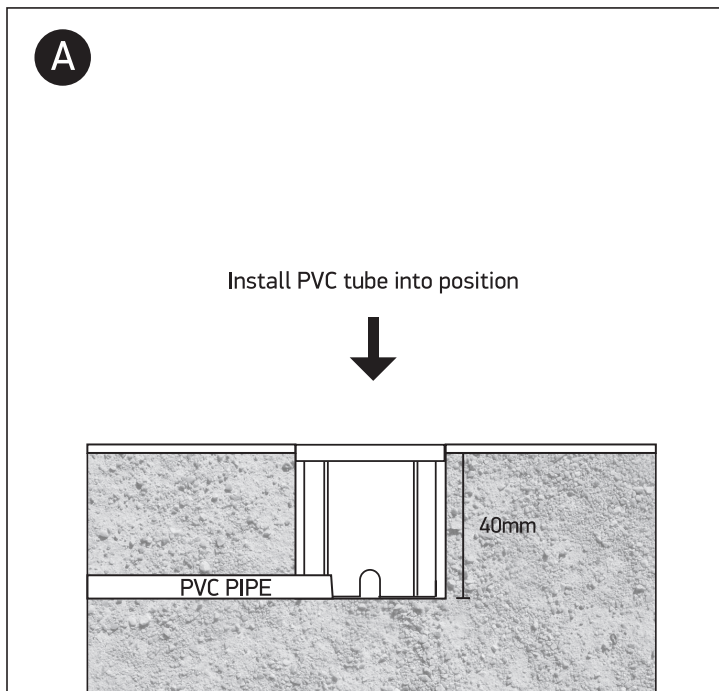

INSTALLATION MANUAL

69066M

ecounderwater

24V DC | LED | 0,3W | IP68 | Stainless steel 316

Requires 24V DC driver / Underwater only / 2m max depth.

25mm

40mm

22mm

45mm

500cm

one
LIGHT

Warnings:

1. Make sure that the product is installed properly before connecting to electricity.
2. Do not cover the fitting.
3. Maintenance and installation should only be carried out by a professional electrician.