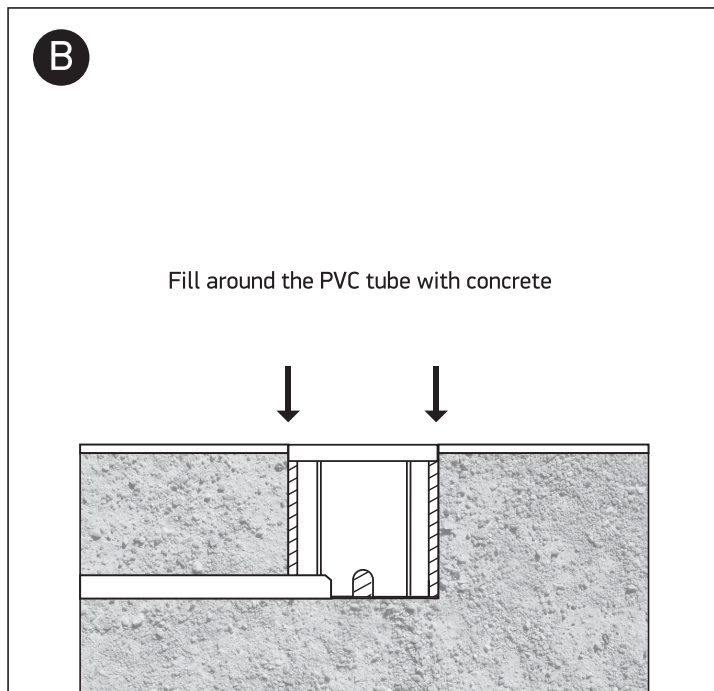

INSTALLATION MANUAL

69066M

ecounderwater

24V DC | LED | 0,3W | IP68 | Stainless steel 316

Requires 24V DC driver / Underwater only / 2m max depth.

25mm

40mm

22mm

45mm

500cm

one
LIGHT

Warnings:

1. Make sure that the product is installed properly before connecting to electricity.
2. Do not cover the fitting.
3. Maintenance and installation should only be carried out by a professional electrician.