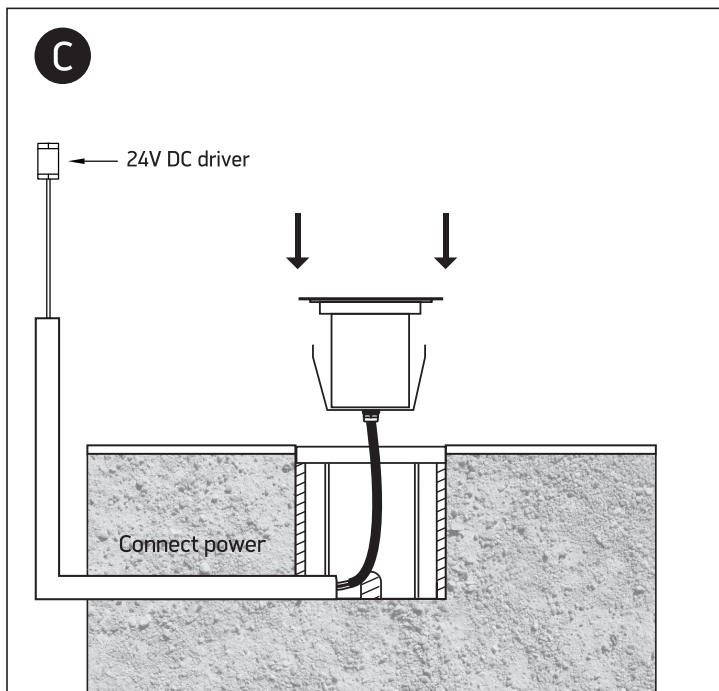

INSTALLATION MANUAL

69066M

ecounderwater

24V DC | LED | 0,3W | IP68 | Stainless steel 316

Requires 24V DC driver / Underwater only / 2m max depth.

25mm

40mm

22mm

45mm

500cm

one
LIGHT

Warnings:

1. Make sure that the product is installed properly before connecting to electricity.
2. Do not cover the fitting.
3. Maintenance and installation should only be carried out by a professional electrician.