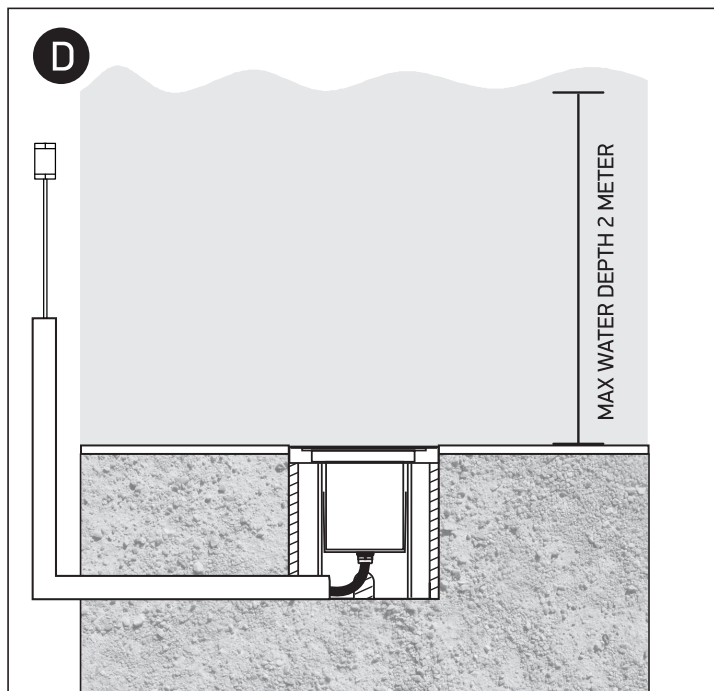

INSTALLATION MANUAL

69066M

ecounderwater

24V DC | LED | 0,3W | IP68 | Stainless steel 316

Requires 24V DC driver / Underwater only / 2m max depth.

25mm

40mm

22mm

45mm

500cm

one
LIGHT

Warnings:

1. Make sure that the product is installed properly before connecting to electricity.
2. Do not cover the fitting.
3. Maintenance and installation should only be carried out by a professional electrician.