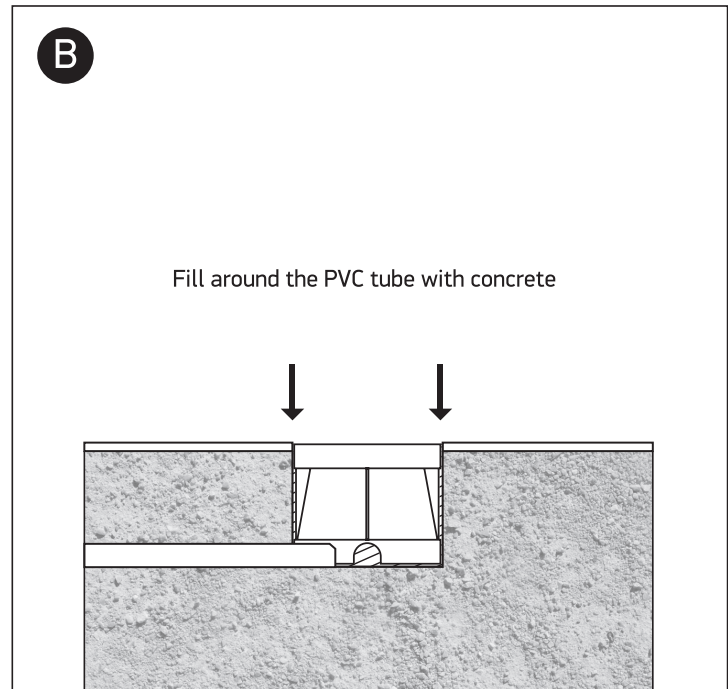

INSTALLATION MANUAL

69066D

24V DC | LED | 12x1W | IP68 | Stainless steel 316
Requires 24V DC driver / Underwater only / 2m max depth.

Warnings:

1. Make sure that the product is installed properly before connecting to electricity.
2. Do not cover the fitting.
3. Maintenance and installation should only be carried out by a professional electrician.