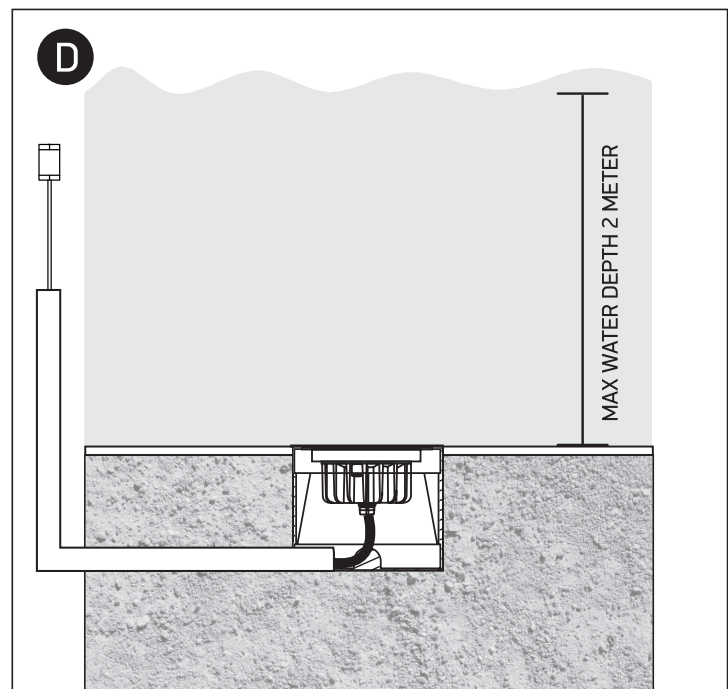

INSTALLATION MANUAL

69066D

24V DC | LED | 12x1W | IP68 | Stainless steel 316
Requires 24V DC driver / Underwater only / 2m max depth.

Warnings:

1. Make sure that the product is installed properly before connecting to electricity.
2. Do not cover the fitting.
3. Maintenance and installation should only be carried out by a professional electrician.