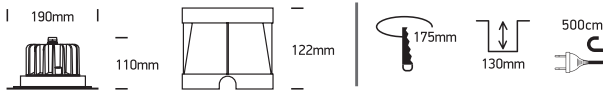

INSTALLATION MANUAL

69066D

24V DC | LED | 12x1W | IP68 | Stainless steel 316
Requires 24V DC driver / Underwater only / 2m max depth.

Warnings:

1. Make sure that the product is installed properly before connecting to electricity.
2. Do not cover the fitting.
3. Maintenance and installation should only be carried out by a professional electrician.