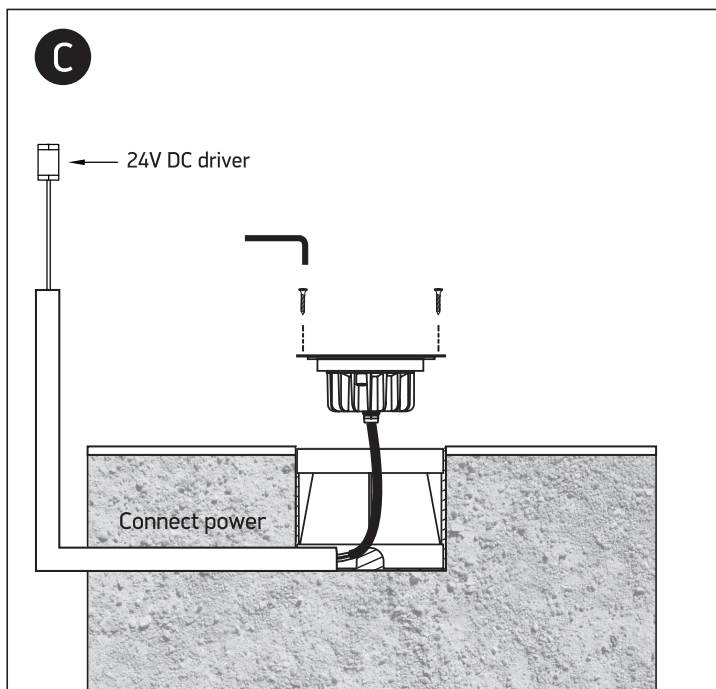

INSTALLATION MANUAL

69066D

24V DC | LED | 12x1W | IP68 | Stainless steel 316
Requires 24V DC driver / Underwater only / 2m max depth.

Warnings:

1. Make sure that the product is installed properly before connecting to electricity.
2. Do not cover the fitting.
3. Maintenance and installation should only be carried out by a professional electrician.