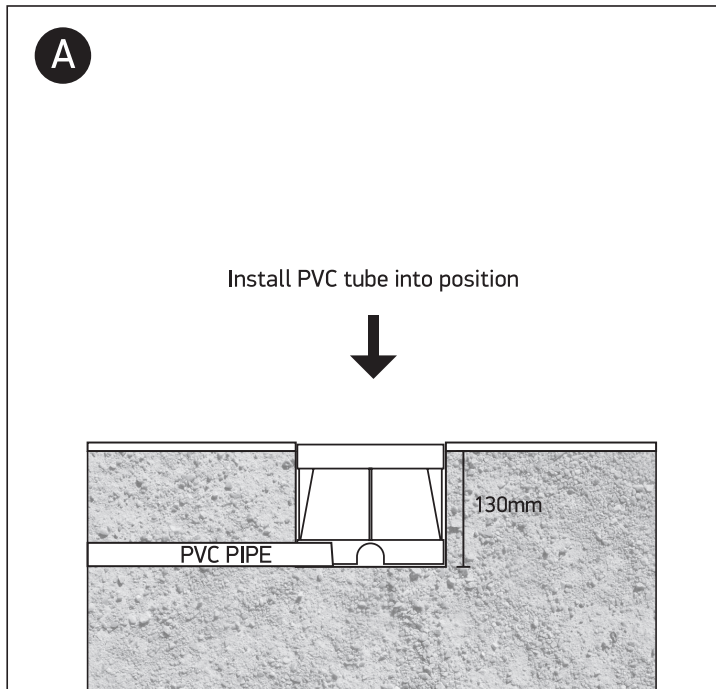

INSTALLATION MANUAL

69066D

24V DC | LED | 12x1W | IP68 | Stainless steel 316
Requires 24V DC driver / Underwater only / 2m max depth.

Warnings:

1. Make sure that the product is installed properly before connecting to electricity.
2. Do not cover the fitting.
3. Maintenance and installation should only be carried out by a professional electrician.