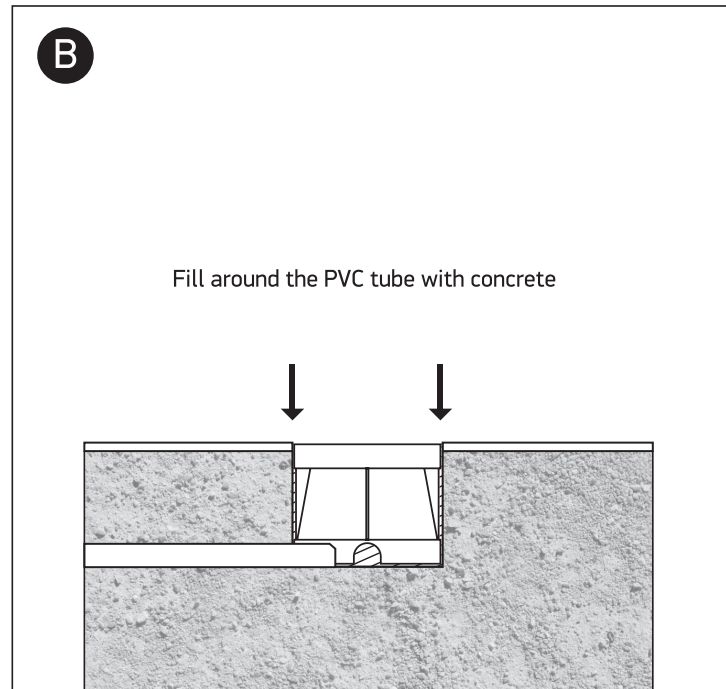

INSTALLATION MANUAL

69066D

24V DC | LED | 12x1W | IP68 | Stainless steel 316
Requires 24V DC driver / Underwater only / 2m max depth.

Warnings:

1. Make sure that the product is installed properly before connecting to electricity.
2. Do not cover the fitting.
3. Maintenance and installation should only be carried out by a professional electrician.