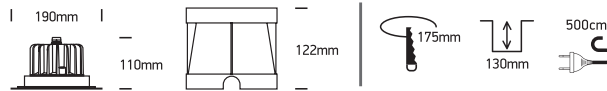

INSTALLATION MANUAL

69066D

24V DC | LED | 12x1W | IP68 | Stainless steel 316
Requires 24V DC driver / Underwater only / 2m max depth.

Warnings:

1. Make sure that the product is installed properly before connecting to electricity.
2. Do not cover the fitting.
3. Maintenance and installation should only be carried out by a professional electrician.