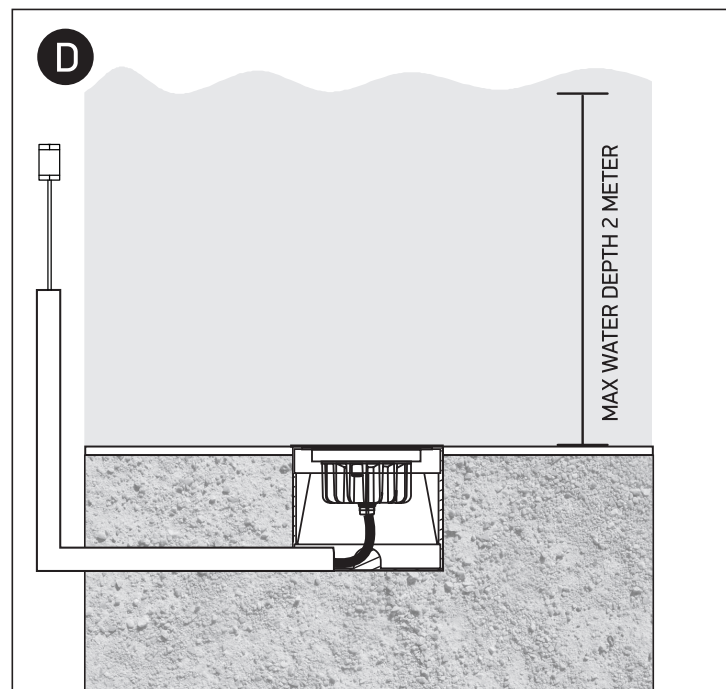

INSTALLATION MANUAL

69066D

24V DC | LED | 12x1W | IP68 | Stainless steel 316
Requires 24V DC driver / Underwater only / 2m max depth.

Warnings:

1. Make sure that the product is installed properly before connecting to electricity.
2. Do not cover the fitting.
3. Maintenance and installation should only be carried out by a professional electrician.