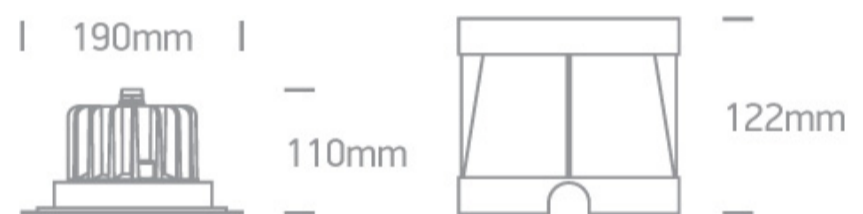

New 2021 Edition 2>Garden & Underwater

69066D/BL

12W underwater LED spot, IP68.

Underwater only / 2m max depth.

Requires 24V driver.

Complies with standard EN60598-1 and any other specific standards.

Downloads

Dimensions

Gallery

Physical Specification

Item Group

New 2021 Edition 2

Family

Garden & Underwater

Order Code

69066D/BL

Colour

Stainless Steel

Material

Stainless Steel 316

Shape

Circular

Height

122mm

Diameter	190mm
Cutout Hole Diameter	175mm
Recessed wall	Yes
Inground	Yes
Underwater	Yes
Depth Required	130mm
Adjustable	No
IK Rating	10

Electrical Characteristics

Fitting

Input Type	Constant Voltage
Input Voltage	24V DC
Safety Class	
Power(Watts)	12W
IP Rating	IP68
Light Source	LED built in
LED Type	SMD 3030
LED Brand	Bridgelux
LED Number	12
Cable Length	500cm