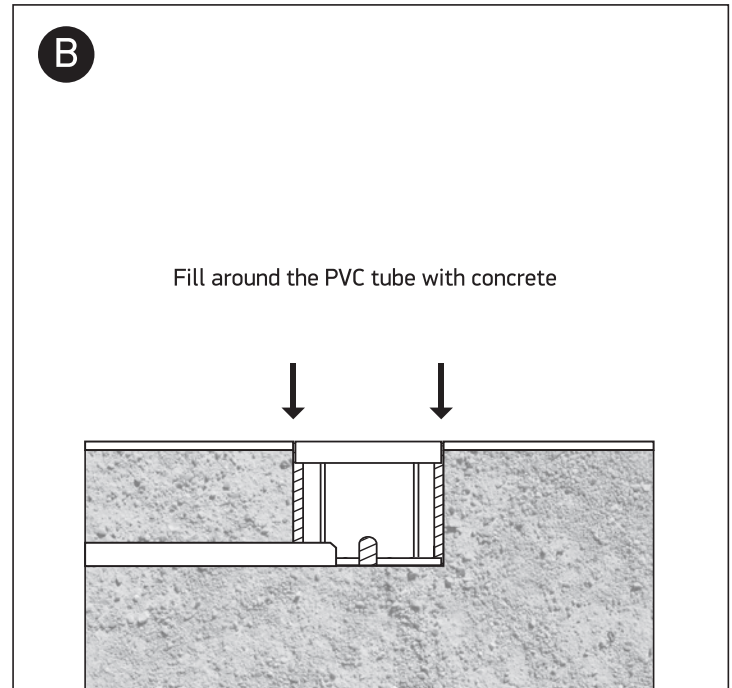

INSTALLATION MANUAL

69066A

ecounderwater

24V DC | LED | 3x1W | IP68 | Stainless steel 316

Requires 24V DC driver / Underwater only / 2m max depth.

one
LIGHT

Warnings:

1. Make sure that the product is installed properly before connecting to electricity.
2. Do not cover the fitting.
3. Maintenance and installation should only be carried out by a professional electrician.