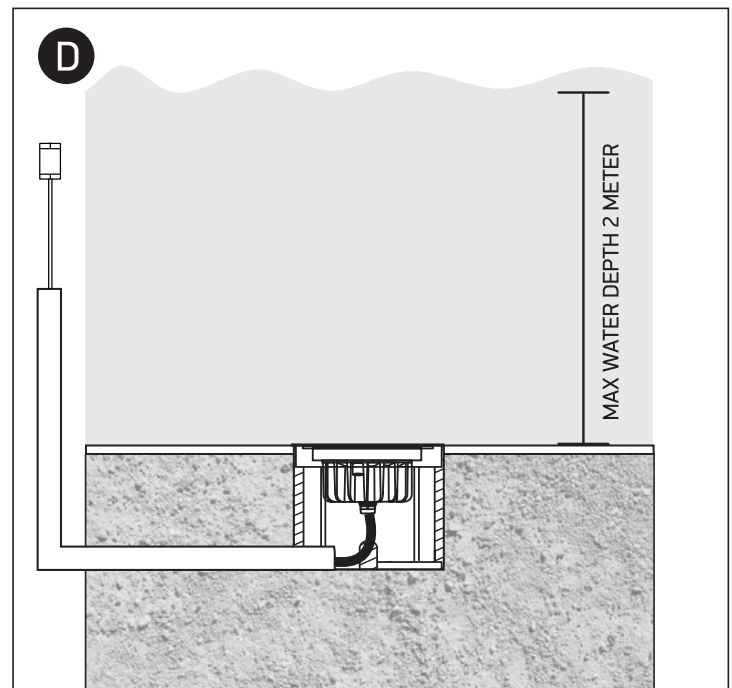

INSTALLATION MANUAL

69066A

ecounderwater

24V DC | LED | 3x1W | IP68 | Stainless steel 316

Requires 24V DC driver / Underwater only / 2m max depth.

one
LIGHT

Warnings:

1. Make sure that the product is installed properly before connecting to electricity.
2. Do not cover the fitting.
3. Maintenance and installation should only be carried out by a professional electrician.