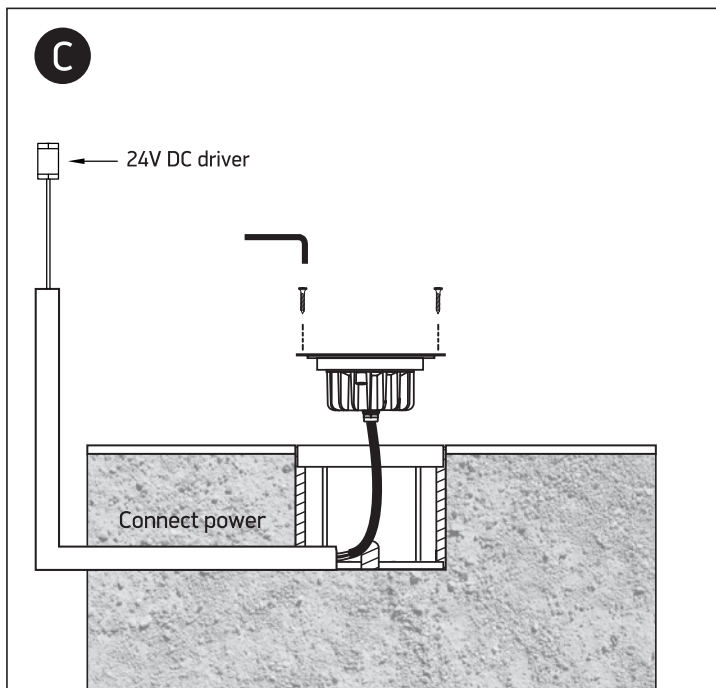

INSTALLATION MANUAL

69066A

ecounderwater

24V DC | LED | 3x1W | IP68 | Stainless steel 316

Requires 24V DC driver / Underwater only / 2m max depth.

one
LIGHT

Warnings:

1. Make sure that the product is installed properly before connecting to electricity.
2. Do not cover the fitting.
3. Maintenance and installation should only be carried out by a professional electrician.