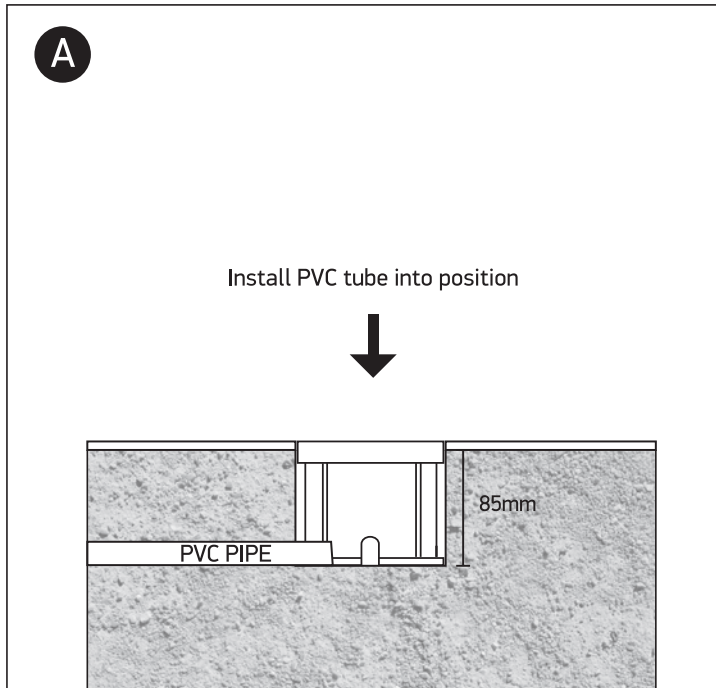

INSTALLATION MANUAL

69066A

ecounderwater

24V DC | LED | 3x1W | IP68 | Stainless steel 316

Requires 24V DC driver / Underwater only / 2m max depth.

one
LIGHT

Warnings:

1. Make sure that the product is installed properly before connecting to electricity.
2. Do not cover the fitting.
3. Maintenance and installation should only be carried out by a professional electrician.