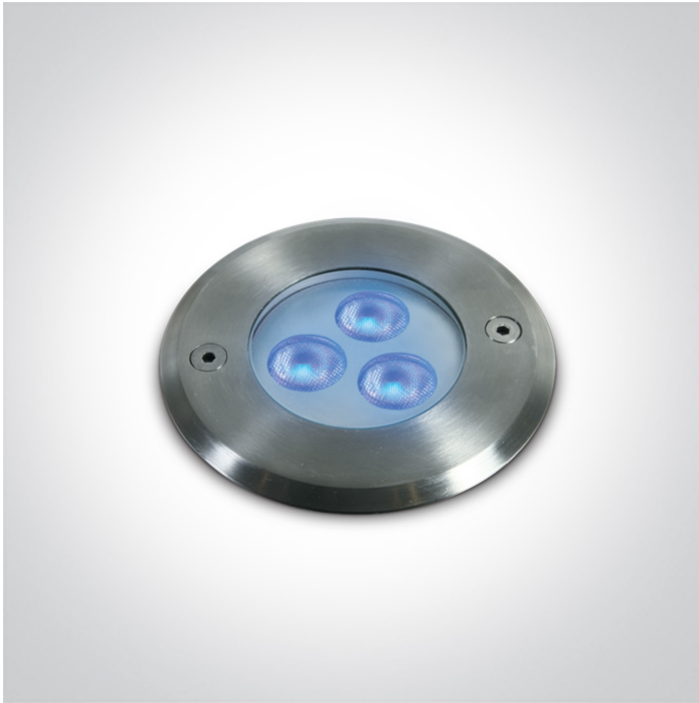

New 2021 Edition 2>Garden & Underwater

69066A/BL

3x1W underwater LED spot, IP68.

Underwater only / 2m max depth.

Requires 24V driver.

Complies with standard EN60598-1 and any other specific standards.

Downloads

Dimensions

Physical Specification

Item Group	New 2021 Edition 2
Family	Garden & Underwater
Order Code	69066A/BL
Colour	Stainless Steel
Material	Stainless Steel 316
Shape	Circular
Height	75mm
Diameter	100mm
Cutout Hole Diameter	88mm
Recessed wall	Yes
Inground	Yes
Underwater	Yes

Depth Required	85mm
Adjustable	No
IK Rating	10

Electrical Characteristics

Fitting

Input Type	Constant Voltage
Input Voltage	24V DC
Safety Class	
Power(Watts)	3W
IP Rating	IP68
Light Source	LED built in
LED Type	SMD 3030
LED Brand	Bridgelux
LED Number	3
Cable Length	500cm

Yes

switch to
one light!

one
LIGHT