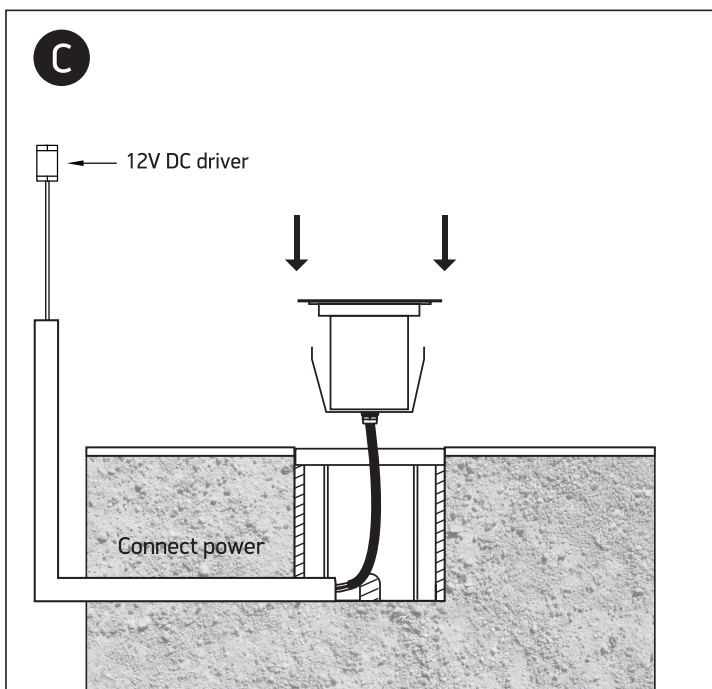

INSTALLATION MANUAL

69066

ecounderwater

24V DC | LED | 1W | IP68 | Stainless steel 316

Requires 24V DC driver / Underwater only / 2m max depth.

52mm

83mm

46mm

90mm

500cm

one
LIGHT

Warnings:

1. Make sure that the product is installed properly before connecting to electricity.
2. Do not cover the fitting.
3. Maintenance and installation should only be carried out by a professional electrician.