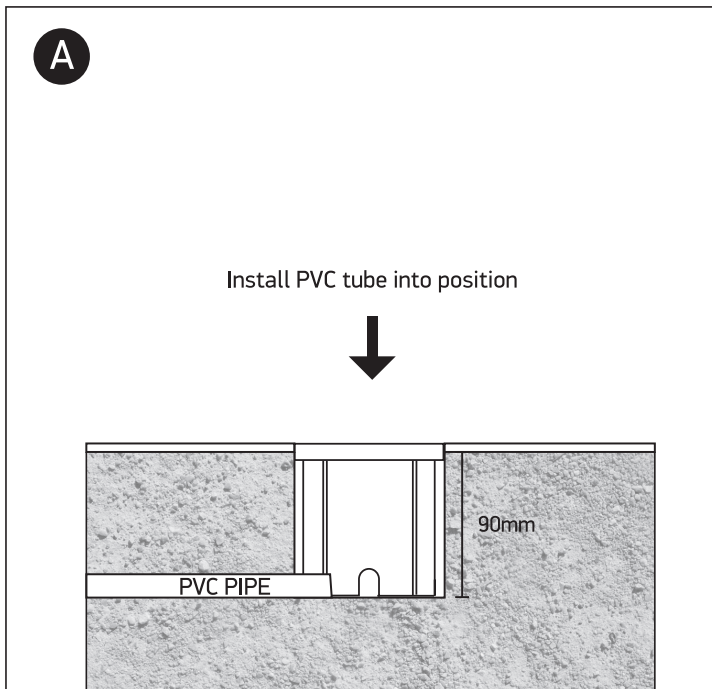

INSTALLATION MANUAL

69066

ecounderwater

24V DC | LED | 1W | IP68 | Stainless steel 316

Requires 24V DC driver / Underwater only / 2m max depth.

52mm

83mm

46mm

90mm

500cm

one
LIGHT

Warnings:

1. Make sure that the product is installed properly before connecting to electricity.
2. Do not cover the fitting.
3. Maintenance and installation should only be carried out by a professional electrician.