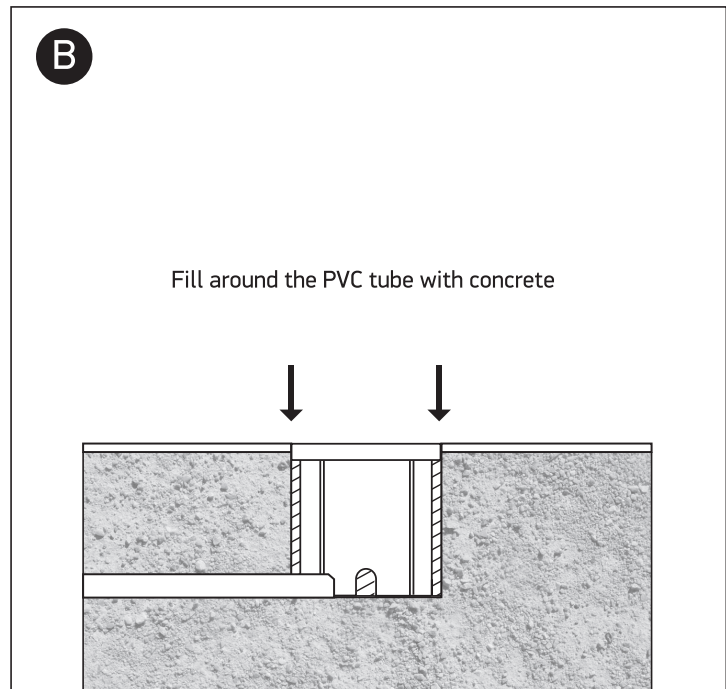

INSTALLATION MANUAL

69066

ecounderwater

24V DC | LED | 1W | IP68 | Stainless steel 316

Requires 24V DC driver / Underwater only / 2m max depth.

52mm

83mm

46mm

90mm

500cm

one
LIGHT

Warnings:

1. Make sure that the product is installed properly before connecting to electricity.
2. Do not cover the fitting.
3. Maintenance and installation should only be carried out by a professional electrician.