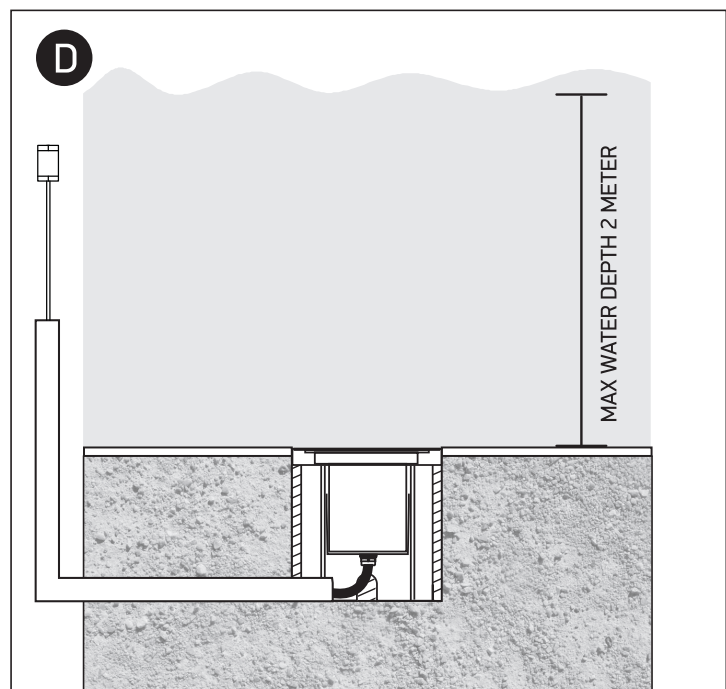

INSTALLATION MANUAL

69066

ecounderwater

24V DC | LED | 1W | IP68 | Stainless steel 316

Requires 24V DC driver / Underwater only / 2m max depth.

52mm

83mm

46mm

90mm

500cm

one
LIGHT

Warnings:

1. Make sure that the product is installed properly before connecting to electricity.
2. Do not cover the fitting.
3. Maintenance and installation should only be carried out by a professional electrician.