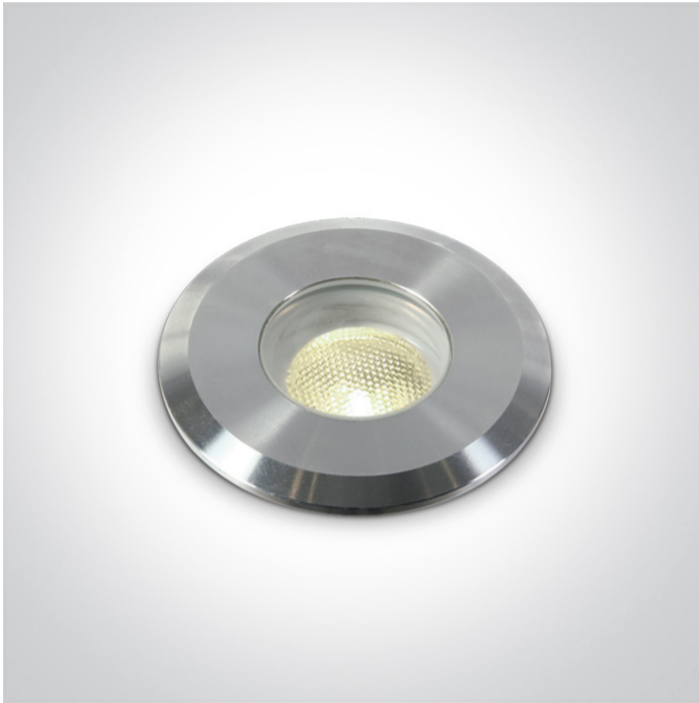

New 2021 Edition 2>Garden & Underwater

69066/W

1W underwater LED spot, IP68.

Underwater only / 2m max depth.

Requires 24V driver.

Complies with standard EN60598-1 and any other specific standards.

Downloads

69066/W

Colour

Stainless Steel

Material

Stainless Steel 316

Shape

Circular

Height

83mm

| | |
|----------------------|------|
| Diameter | 52mm |
| Cutout Hole Diameter | 46mm |
| Recessed wall | Yes |
| Inground | Yes |
| Underwater | Yes |
| Depth Required | 90mm |
| Adjustable | No |
| IK Rating | 10 |