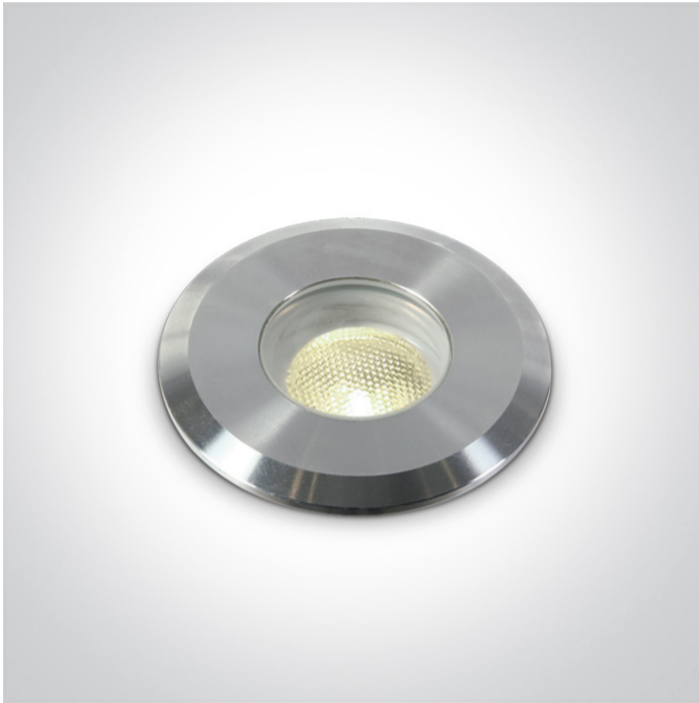

New 2021 Edition 2>Garden & Underwater

69066/C

1W underwater LED spot, IP68.

Underwater only / 2m max depth.

Requires 12V driver.

Complies with standard EN60598-1 and any other specific standards.

Downloads

69066/C

Colour

Stainless Steel

Material

Stainless Steel 316

Shape

Circular

Height

83mm

Diameter	52mm
Cutout Hole Diameter	46mm
Recessed wall	Yes
Inground	Yes
Underwater	Yes
Depth Required	90mm
Adjustable	No
IK Rating	10

Electrical Characteristics

Fitting

Input Type	Constant Voltage
Input Voltage	12V DC
Safety Class	
Power(Watts)	1W
IP Rating	IP68
Light Source	LED built in
LED Type	SMD 3030
LED Brand	Bridgelux
LED Number	1
Cable Length	500cm