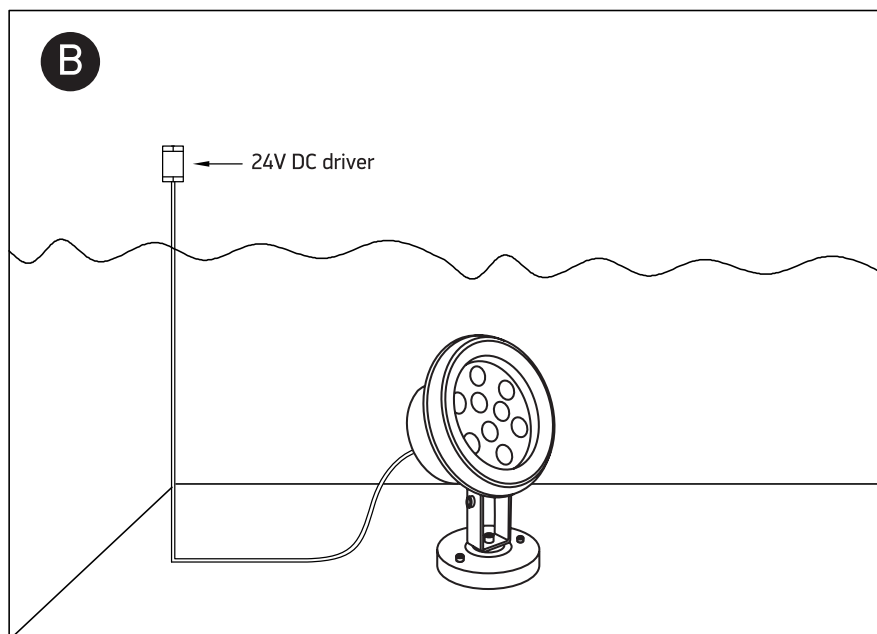

## 69064C

**eco**underwater

9x1W | LED | IP68 | Adjustable | Stainless steel 316

Requires 24V DC driver / Underwater only / 2m max depth.

# one

LIGHT