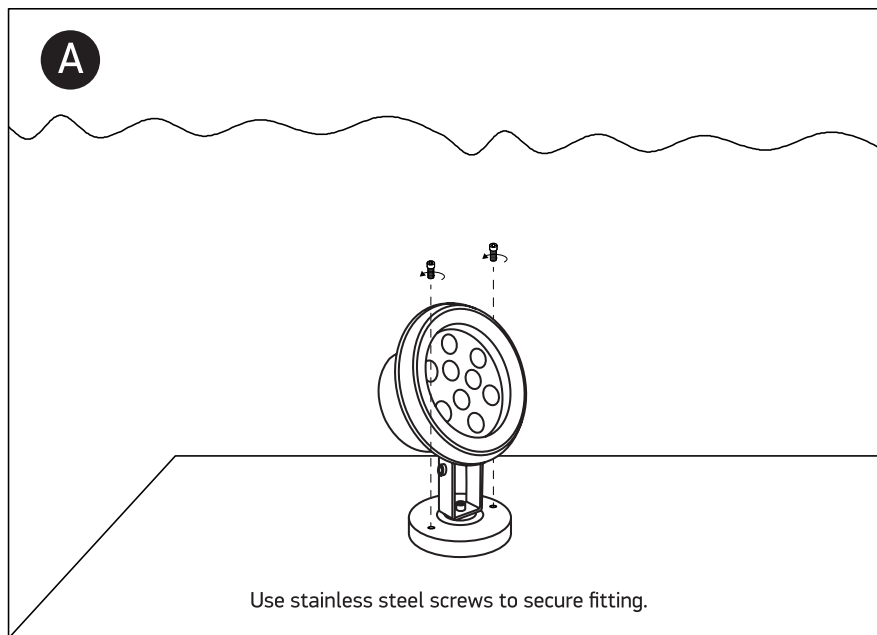

## 69064C

**eco**underwater

9x1W | LED | IP68 | Adjustable | Stainless steel 316

Requires 24V DC driver / Underwater only / 2m max depth.

### Warnings:

1. Make sure that the product is installed properly before connecting to electricity.
2. Do not cover the fitting.
3. Maintenance and installation should only be carried out by a professional electrician.
4. The LED underwater light must be completely submerged in water before operating the light for more than ten (10) seconds.