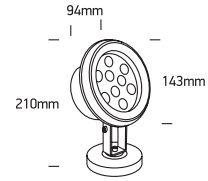

## 69064C

**eco**underwater

9x1W | LED | IP68 | Adjustable | Stainless steel 316

Requires 24V DC driver / Underwater only / 2m max depth.