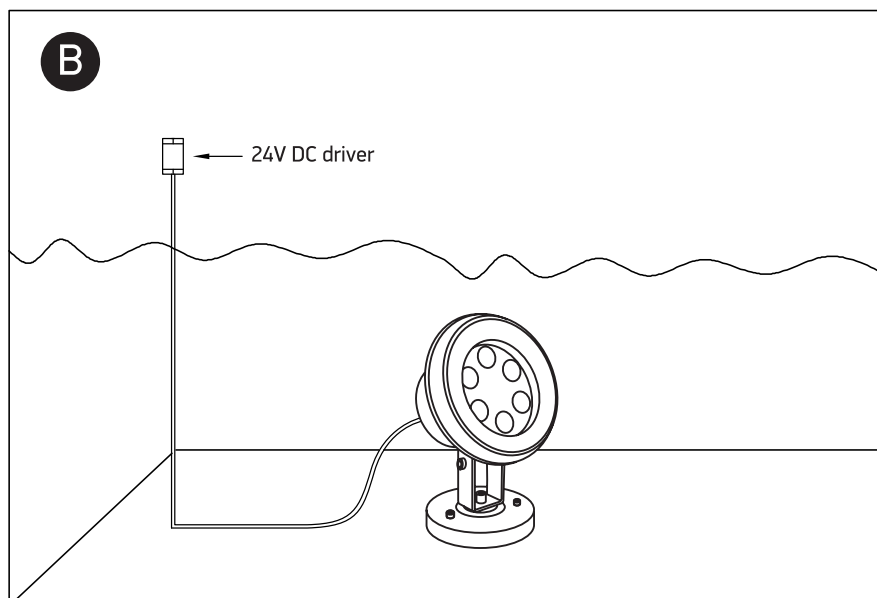

INSTALLATION MANUAL

69064B

ecounderwater

6x1W | LED | IP68 | Adjustable | Stainless steel 316

Requires 24V DC driver / Underwater only / 2m max depth.

one
LIGHT

Warnings:

1. Make sure that the product is installed properly before connecting to electricity.
2. Do not cover the fitting.
3. Maintenance and installation should only be carried out by a professional electrician.
4. The LED underwater light must be completely submerged in water before operating the light for more than ten (10) seconds.