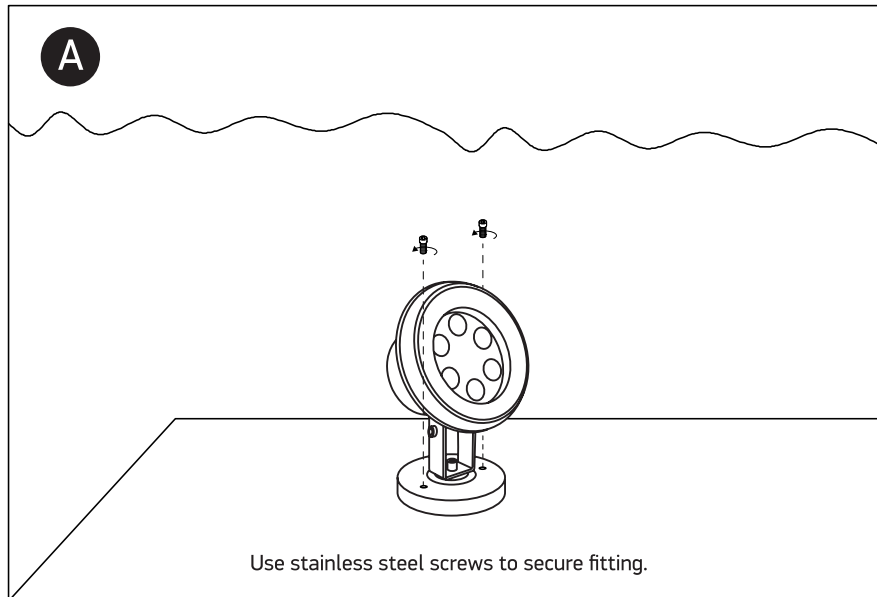

INSTALLATION MANUAL

69064B

ecounderwater

6x1W | LED | IP68 | Adjustable | Stainless steel 316

Requires 24V DC driver / Underwater only / 2m max depth.

one
LIGHT

Warnings:

1. Make sure that the product is installed properly before connecting to electricity.
2. Do not cover the fitting.
3. Maintenance and installation should only be carried out by a professional electrician.
4. The LED underwater light must be completely submerged in water before operating the light for more than ten (10) seconds.