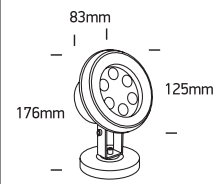

INSTALLATION MANUAL

69064B

ecounderwater

6x1W | LED | IP68 | Adjustable | Stainless steel 316

Requires 24V DC driver / Underwater only / 2m max depth.

one
LIGHT

Warnings:

1. Make sure that the product is installed properly before connecting to electricity.
2. Do not cover the fitting.
3. Maintenance and installation should only be carried out by a professional electrician.
4. The LED underwater light must be completely submerged in water before operating the light for more than ten (10) seconds.