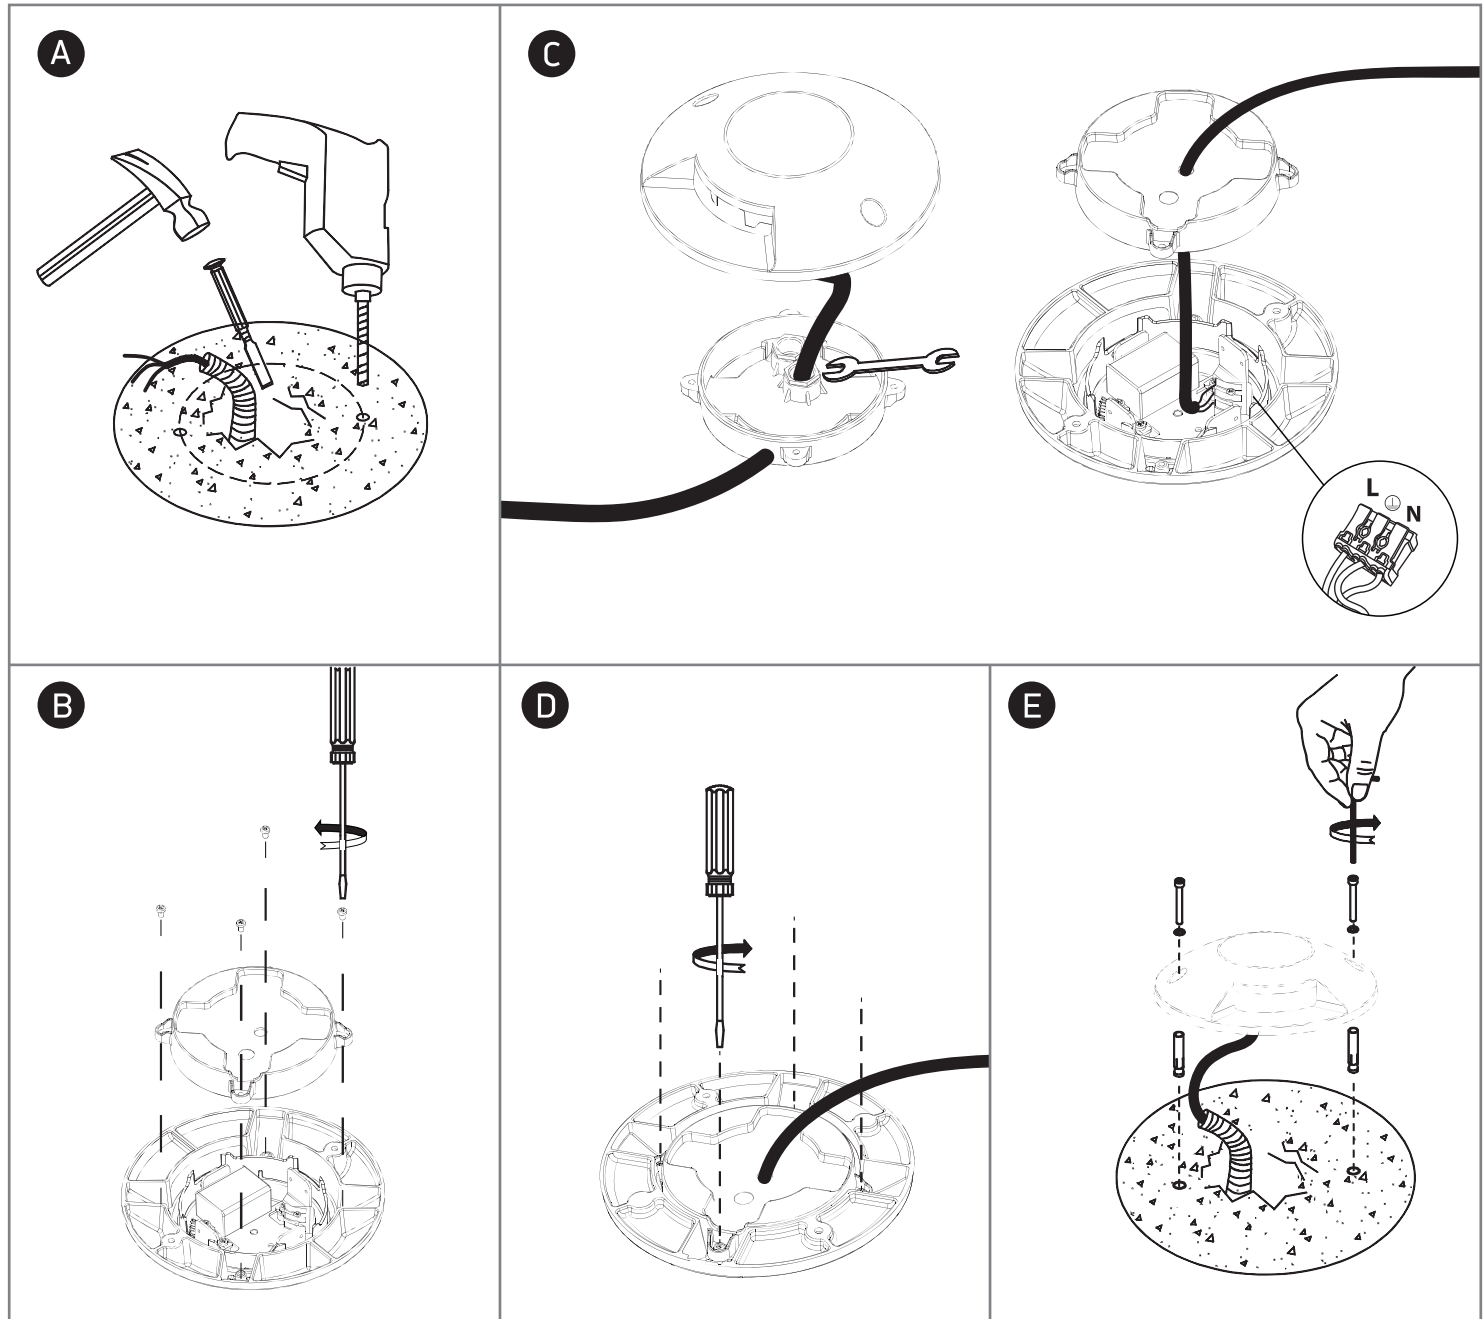

INSTALLATION MANUAL

69058A, 69058B, 69058C

ecoinground

200mm

42mm

one
LIGHT

6W / 2x6W / 4x3W | COB LED | 230V | IP67 | Die cast
Complete with driver.

80
CRI

Warnings:

1. Make sure that the product is installed properly before connecting to electricity.
2. Do not cover the fitting.
3. Maintenance and installation should only be carried out by a professional electrician.