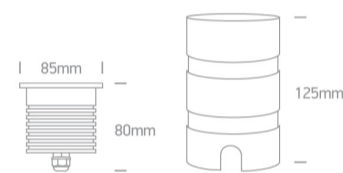

19 Wall Recessed & Inground>The Dark Light Inground Range

69056C/W

9W COB LED inground, IP67.

Requires 24V driver.

Complies with standard EN60598-1 and any other specific standards.

Downloads

Dimensions

Must be ordered separately

89015V

Physical Specification

Item Group

19 Wall Recessed & Inground

Family

The Dark Light Inground Range

Order Code

69056C/W

Colour

Aluminium

Material

Natural Aluminium

Diffuser Material

Glass

| | |
|----------------------|------------------------|
| Shape | Circular |
| Height | 80mm |
| Diameter | 85mm |
| Cutout Hole Diameter | 70mm |
| Inground | Yes |
| Depth Required | 135mm + 300mm drainage |
| Indoor | Yes |
| Outdoor | Yes |
| Adjustable | No |
| IK Rating | 8 |

Illumination Data

| | |
|--------------------|--------|
| Colour Temperature | 3000K |
| Lumen Output | 720lm |
| Light Efficiency | 80lm/W |
| CRI | 80 |

Beam Angle

38°

Pobrano z mamadecor.pl

Illumination Diagram