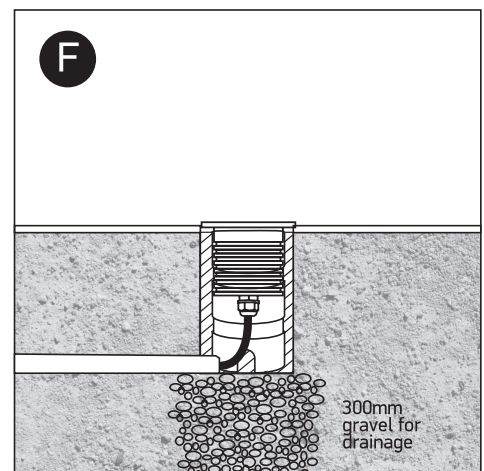

# INSTALLATION MANUAL

69056B

**ecoinground**

24V DC | COB LED | 7W | IP67 | Aluminium  
Requires 24V DC driver.

80 CRI

95mm

**one**  
LIGHT