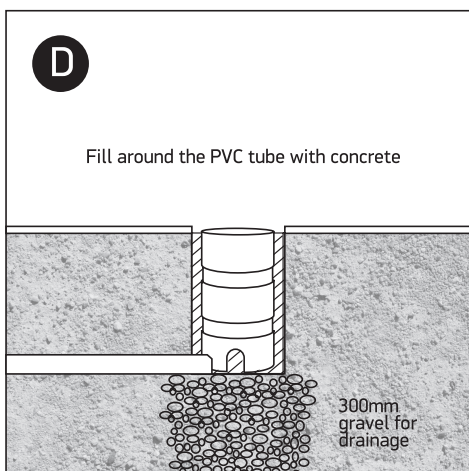

# INSTALLATION MANUAL

69056B

**ecoinground**

24V DC | COB LED | 7W | IP67 | Aluminium  
Requires 24V DC driver.

80 CRI

95mm

**one**  
LIGHT