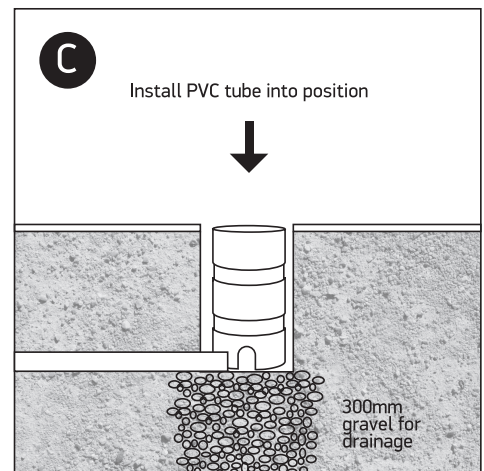

# INSTALLATION MANUAL

69056B

**ecoinground**

24V DC | COB LED | 7W | IP67 | Aluminium  
Requires 24V DC driver.

80 CRI

95mm

**one**  
LIGHT