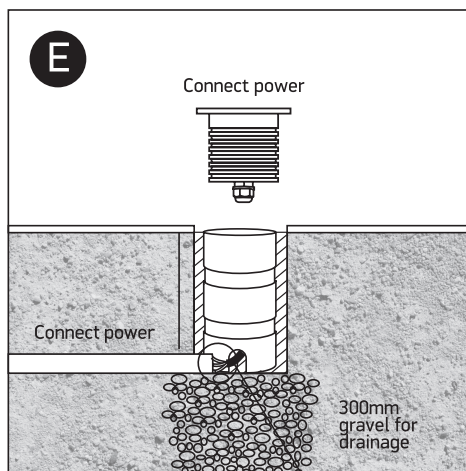

# INSTALLATION MANUAL

69056B

**ecoinground**

24V DC | COB LED | 7W | IP67 | Aluminium  
Requires 24V DC driver.

80 CRI

95mm

**one**  
LIGHT