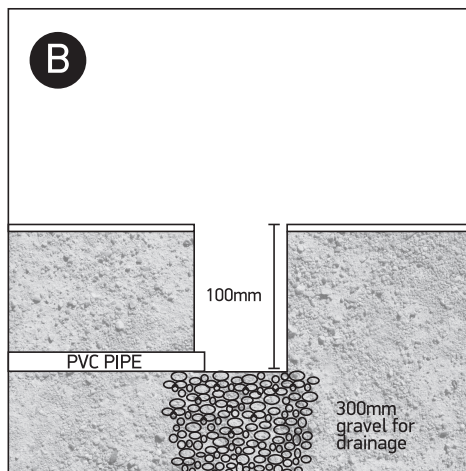

# INSTALLATION MANUAL

69056B

**ecoinground**

24V DC | COB LED | 7W | IP67 | Aluminium  
Requires 24V DC driver.

80 CRI

95mm

**one**  
LIGHT