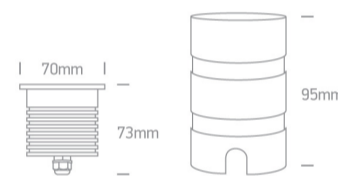

19 Wall Recessed &amp; Inground&gt;The Dark Light Inground Range

69056B/W

7W COB LED inground, IP67.

Requires 24V driver.

Complies with standard EN60598-1 and any other specific standards.

## Dimensions

Must be ordered separately

89015V

Aluminium

Material

Natural Aluminium

Diffuser Material

Glass

Shape	Circular
Height	73mm
Diameter	70mm
Cutout Hole Diameter	60mm
Inground	Yes
Depth Required	100mm + 300mm drainage
Indoor	Yes
Outdoor	Yes
IK Rating	8

## Illumination Data

Colour Temperature	3000K
Lumen Output	560lm
Light Efficiency	80lm/W
CRI	80
Beam Angle	38°

Dark Light

Yes