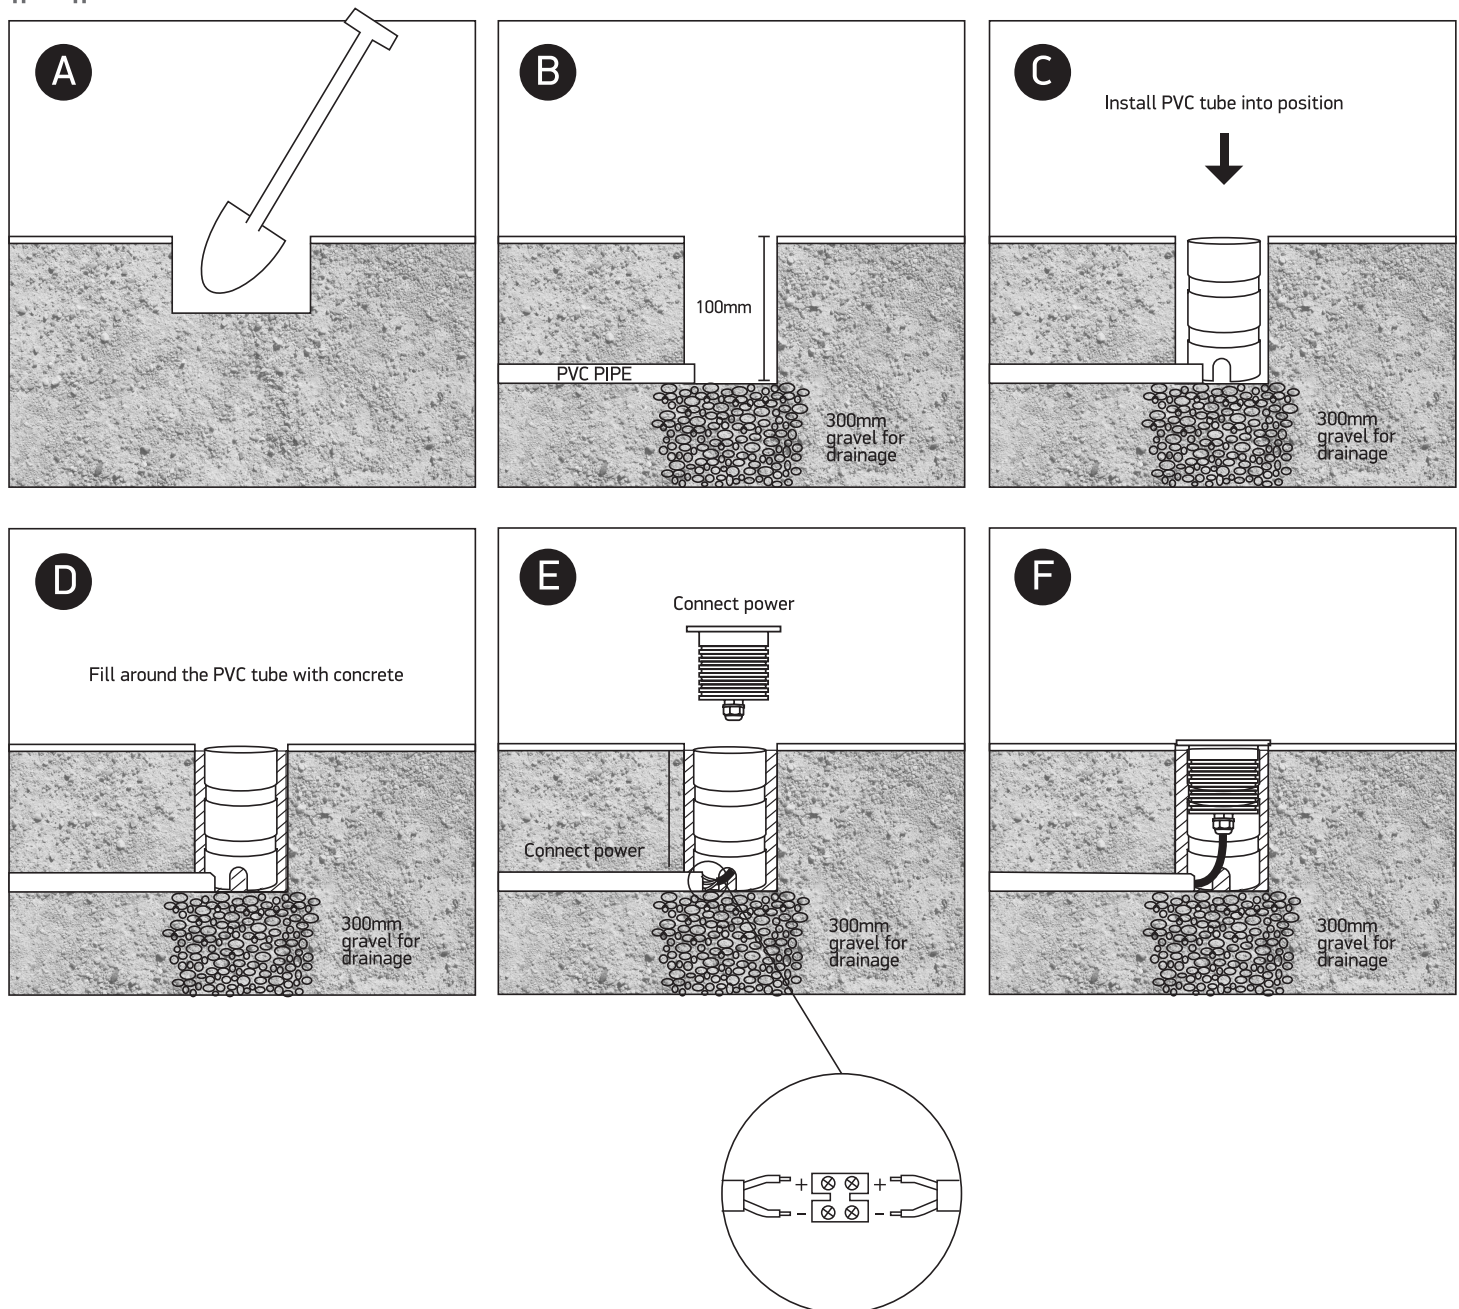

INSTALLATION MANUAL

69056A

ecoinground

24V DC | COB LED | 3W | IP67 | Aluminium
Requires 24V DC driver.

80 CRI

93mm

one
LIGHT

Warnings:

1. Make sure that the product is installed properly before connecting to electricity.
2. Do not cover the fitting.
3. Maintenance and installation should only be carried out by a professional electrician.