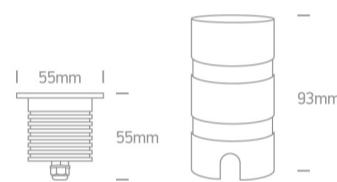

19 Wall Recessed &amp; Inground&gt;The Dark Light Inground Range

69056A/W

3W COB LED inground, IP67.

Requires 24V driver.

Complies with standard EN60598-1 and any other specific standards.

## Dimensions

Must be ordered separately

89015V

Aluminium

Material

Natural Aluminium

Diffuser Material

Glass

Shape	Circular
Height	55mm
Diameter	55mm
Cutout Hole Diameter	50mm
Inground	Yes
Depth Required	100mm + 300mm drainage
Indoor	Yes
Outdoor	Yes
IK Rating	8