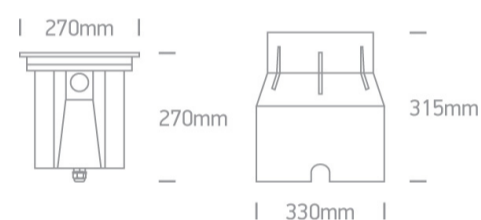

19 Wall Recessed & Inground>The COB Inground Adjustable Range

69054A/W

30W COB LED inground IP67, stainless steel 316, adjustable range.

AC LED .

Complies with standard EN60598-1 and any other specific standards.

Downloads

Dimensions

Gallery

Physical Specification

Item Group

19 Wall Recessed & Inground

Family

The COB Inground Adjustable Range

Shape

Circular

Height	270mm
Diameter	270mm
Cutout Hole Diameter	330mm
Inground	Yes
Depth Required	330mm + 300mm drainage
Indoor	Yes
Outdoor	Yes
Adjustable	1 Direction
IK Rating	10

Electrical Characteristics

Box Length

34cm

Box Width

34cm

Box Height

35cm

Pcs/Carton

1