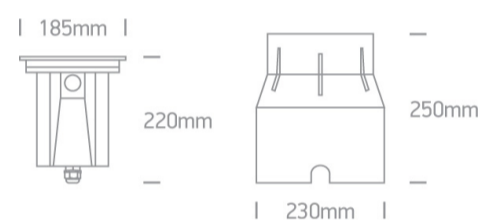

19 Wall Recessed &amp; Inground&gt;The COB Inground Adjustable Range

69054/W

15W COB LED inground IP67, stainless steel 316, adjustable range.

AC LED .

Complies with standard EN60598-1 and any other specific standards.

## Dimensions

Stainless Steel

Material

Stainless Steel 316

Diffuser Material

Glass

Shape

Circular

Height	220mm
Diameter	185mm
Cutout Hole Diameter	230mm
Inground	Yes
Depth Required	270mm + 300mm drainage
Indoor	Yes
Outdoor	Yes
Adjustable	1 Direction
IK Rating	10

## Packing Info

Box Length

24cm

Box Width

24cm

Box Height

28,5cm

Pcs/Carton