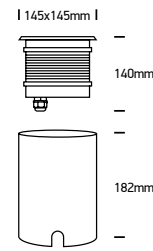

INSTALLATION MANUAL

69050A

ecceinground

230V | AC LED | 20W | IP67 | Stainless steel 316
Removable honeycomb.

80 CRI

Warnings:

1. Make sure that the product is installed properly before connecting to electricity.
2. Do not cover the fitting.
3. Maintenance and installation should only be carried out by a professional electrician.