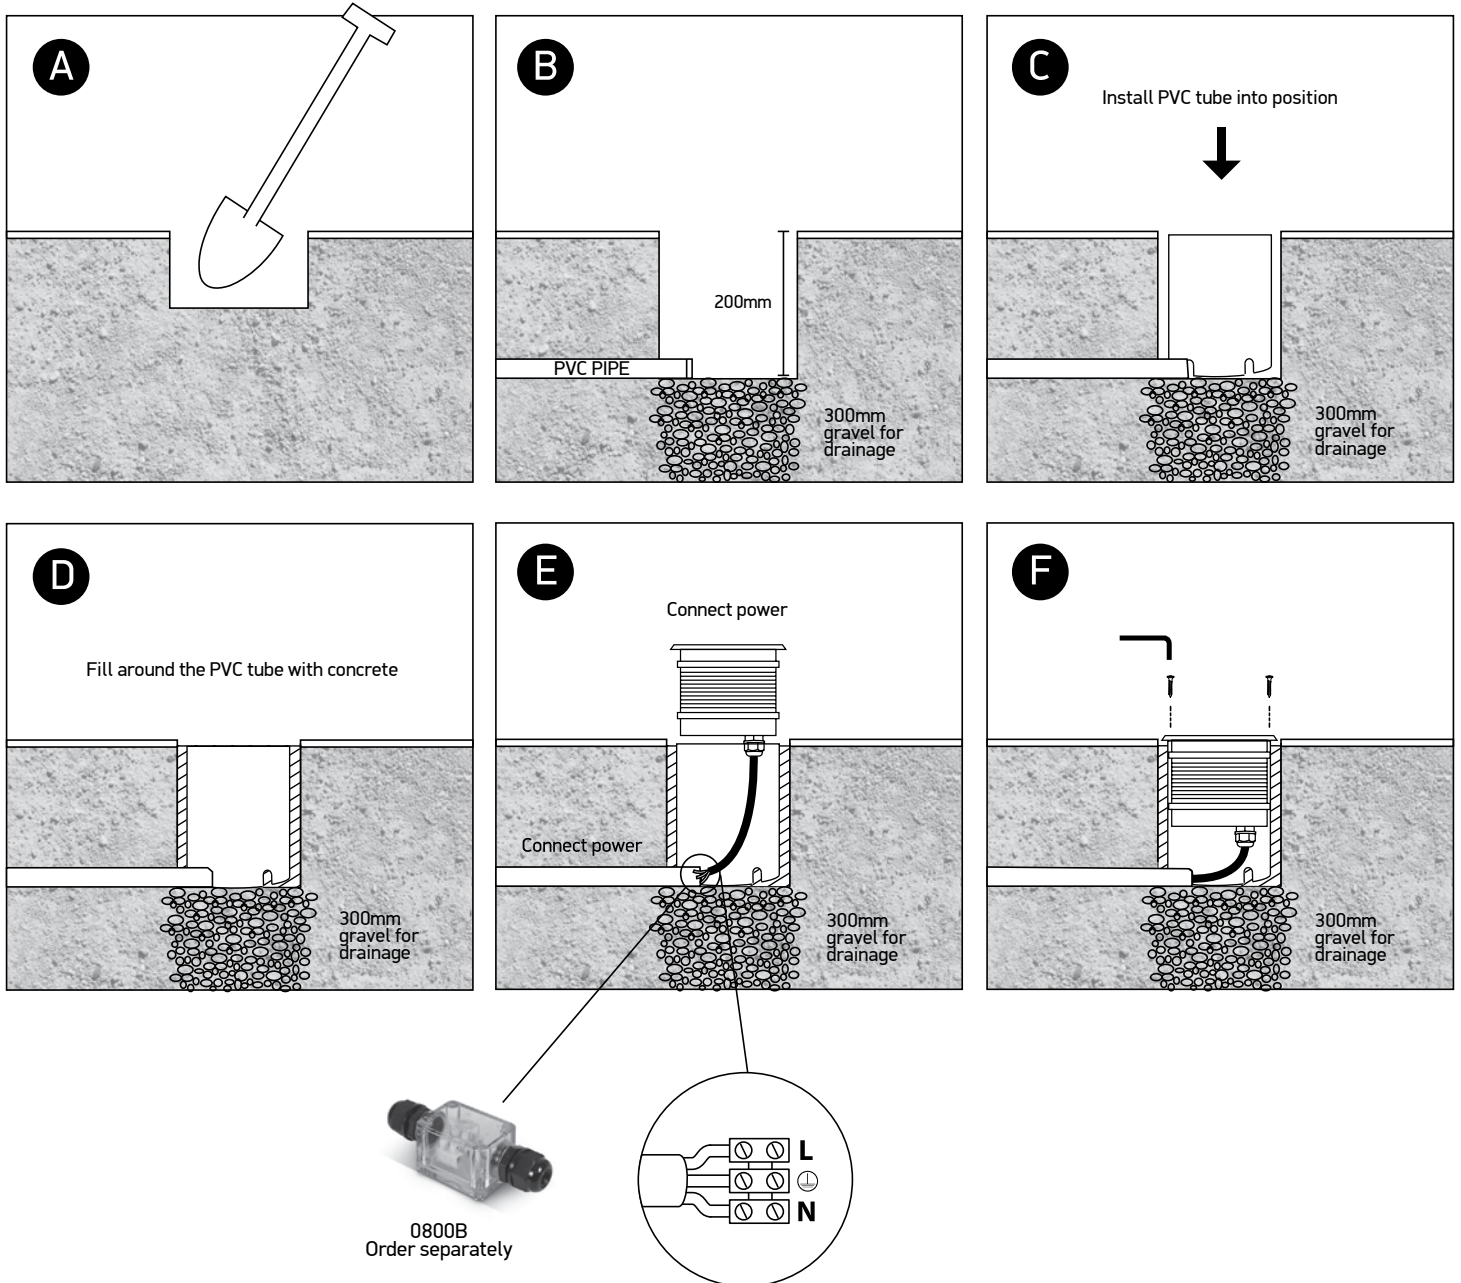

INSTALLATION MANUAL

69050A

ecceinground

230V | AC LED | 20W | IP67 | Stainless steel 316
Removable honeycomb.

80 CRI

Warnings:

1. Make sure that the product is installed properly before connecting to electricity.
2. Do not cover the fitting.
3. Maintenance and installation should only be carried out by a professional electrician.