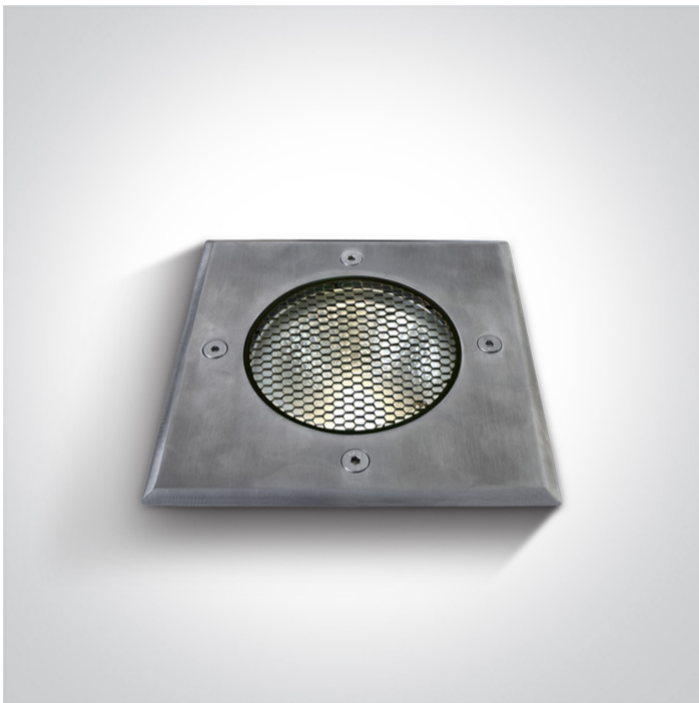

19 Wall Recessed & Inground>The COB Inground Range

69050A/W

20W COB LED inground with removable honeycomb, IP67, stainless steel 316, for path illumination.

AC LED .

Complies with standard EN60598-1 and any other specific standards.

Downloads

Dimensions

Gallery

Physical Specification

Item Group

19 Wall Recessed & Inground

Family

The COB Inground Range

Order Code

69050A/W

Colour

Stainless Steel

Material

Stainless Steel 316

Diffuser Material

Glass

Shape

Rectangular

Length	145mm
Width	145mm
Height	140mm
Cutout Hole Diameter	132mm
Inground	Yes
Depth Required	200mm+300mm drainage
Indoor	Yes
Outdoor	Yes
Adjustable	No
IK Rating	8

Electrical Characteristics