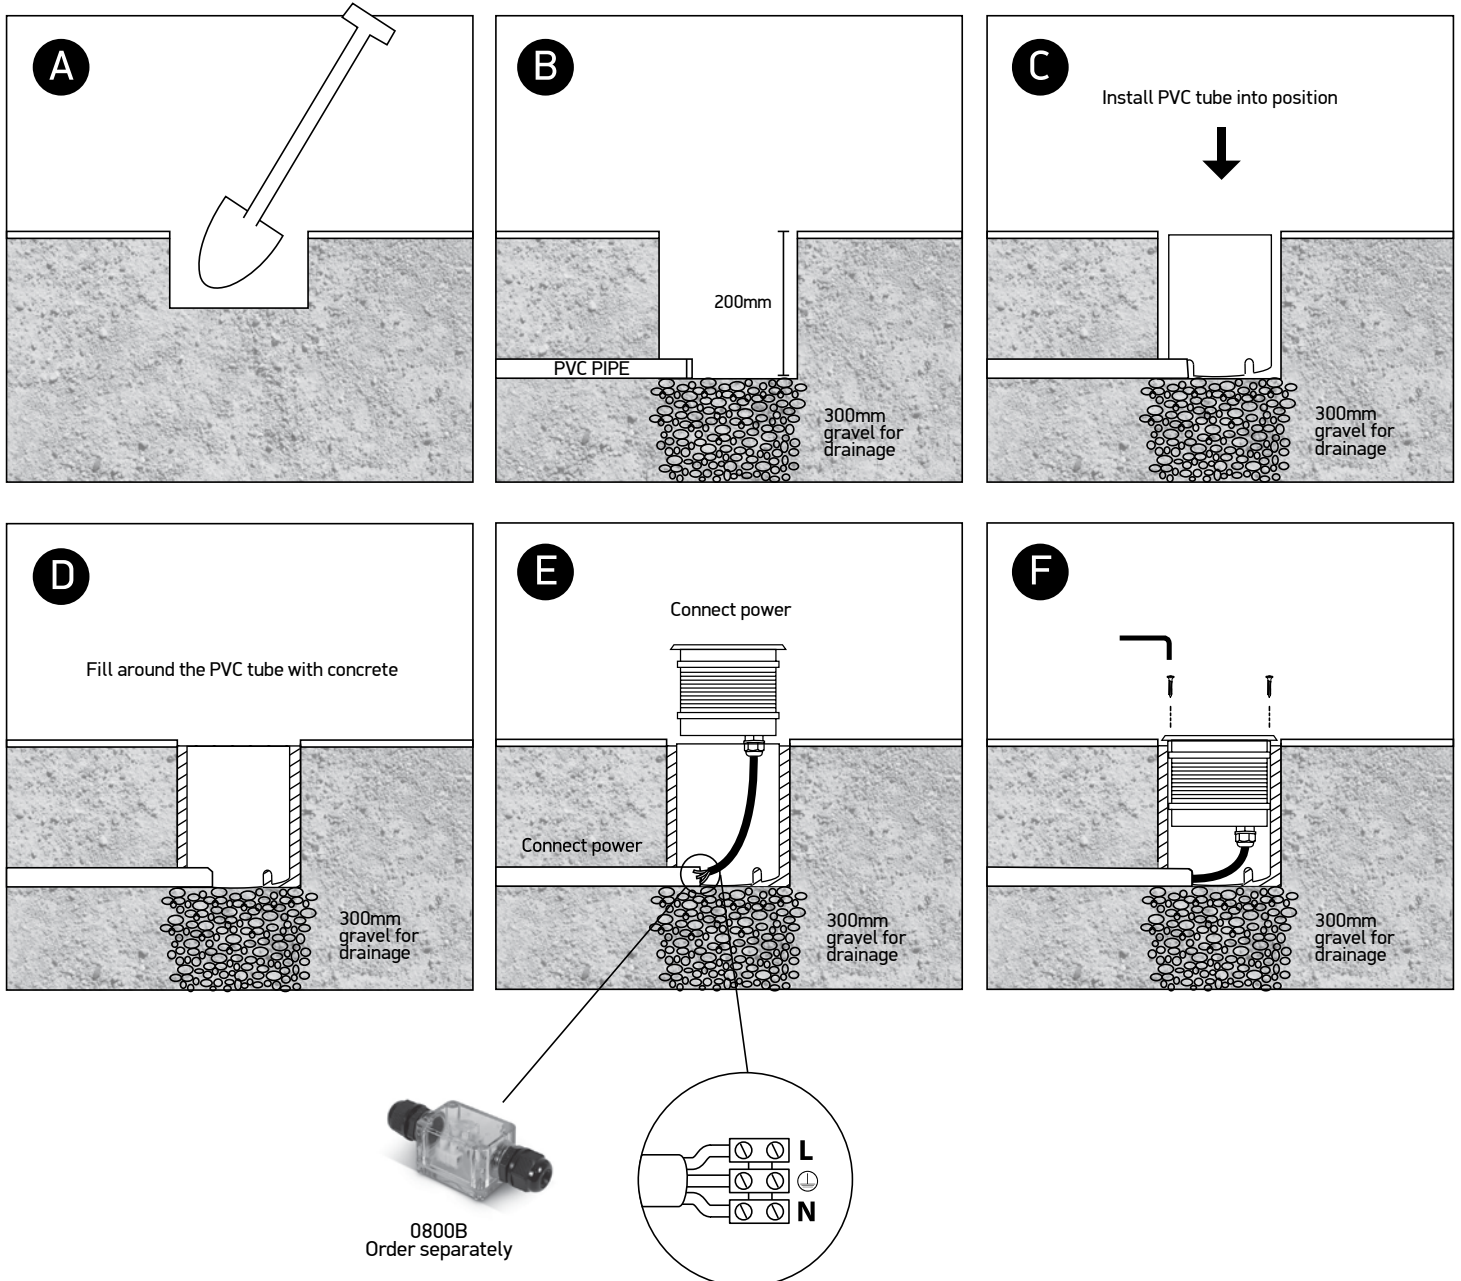

INSTALLATION MANUAL

69050

ecoinground

230V | AC LED | 20W | IP67 | Stainless steel 316
Removable honeycomb.

80 CRI

Warnings:

1. Make sure that the product is installed properly before connecting to electricity.
2. Do not cover the fitting.
3. Maintenance and installation should only be carried out by a professional electrician.