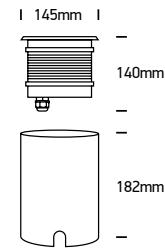

INSTALLATION MANUAL

69050

ecoinground

230V | AC LED | 20W | IP67 | Stainless steel 316
Removable honeycomb.

80 CRI

Warnings:

1. Make sure that the product is installed properly before connecting to electricity.
2. Do not cover the fitting.
3. Maintenance and installation should only be carried out by a professional electrician.