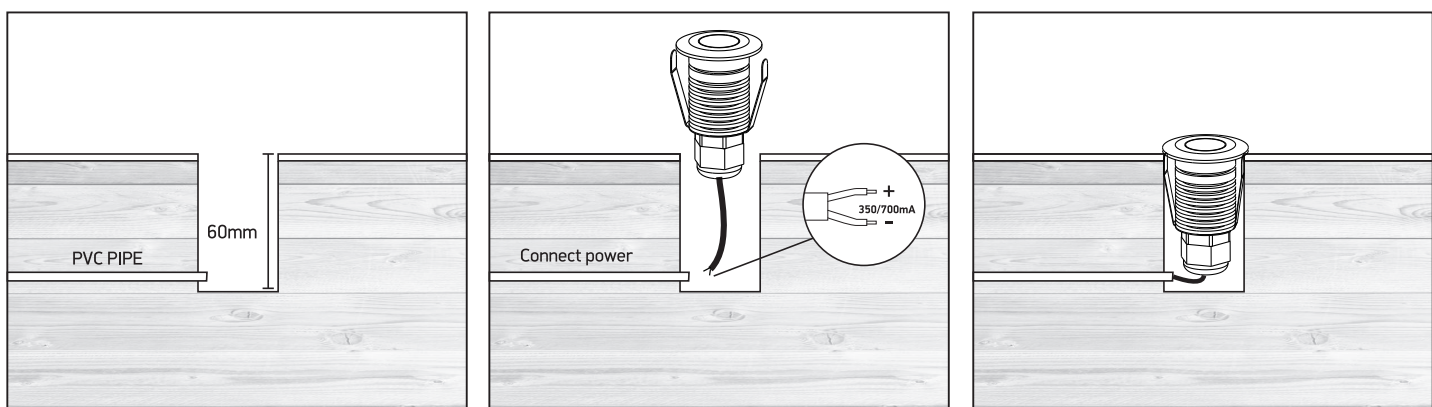

DECKING INSTALLATION

Warnings:

1. Make sure that the product is installed properly before connecting to electricity.
2. Do not cover the fitting.
3. Maintenance and installation should only be carried out by a professional electrician.