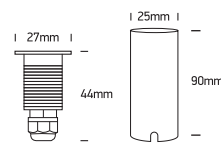

INSTALLATION MANUAL

69042M

ec^oinground

80 CRI

350mA/700mA | 1W/2W | IP67 | Aluminium
For 1W use 350mA driver / For 2W use 700mA driver.

Gypsum/Decking Installation

Concrete Installation

200cm