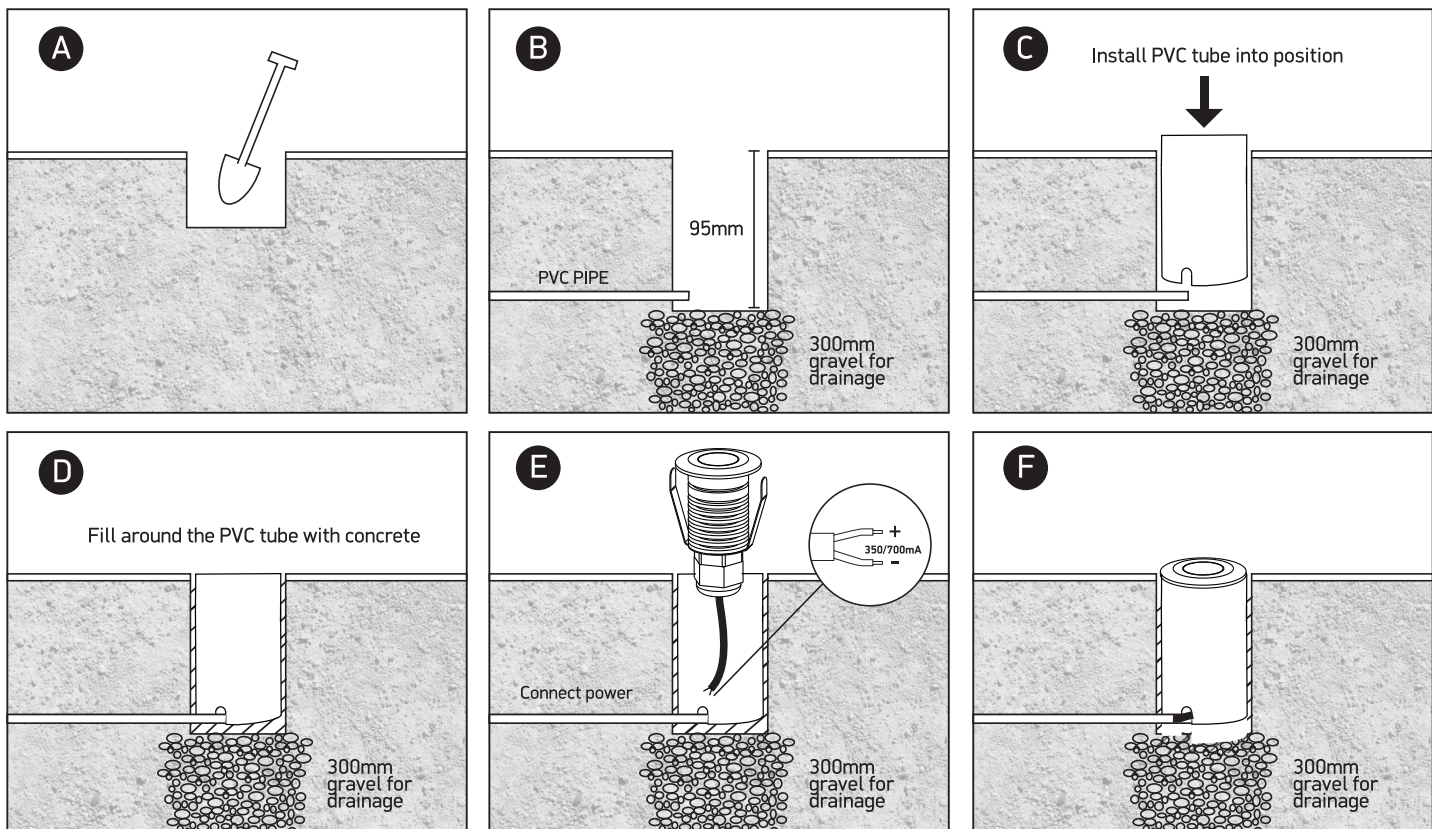

INSTALLATION MANUAL

69042M

ec^oinground

80 CRI

350mA/700mA | 1W/2W | IP67 | Aluminium
For 1W use 350mA driver / For 2W use 700mA driver.

Gypsum/Decking Installation

Concrete Installation

200cm

CONCRETE INSTALLATION

DECKING INSTALLATION

Warnings:

1. Make sure that the product is installed properly before connecting to electricity.
2. Do not cover the fitting.
3. Maintenance and installation should only be carried out by a professional electrician.