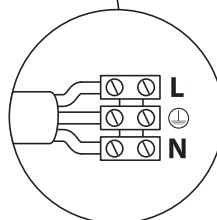

# INSTALLATION MANUAL

69040

ecoinground

230V | 10W | IP67 | Stainless steel 316

Complete with driver.