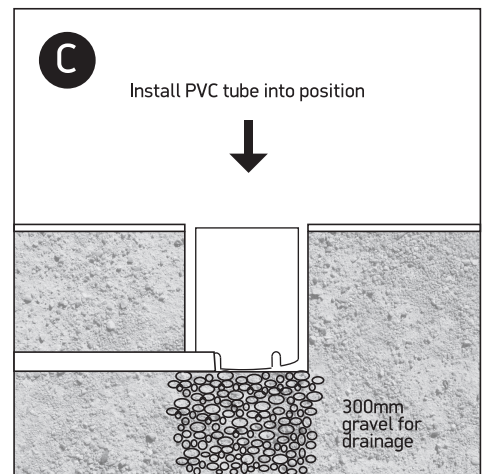

# INSTALLATION MANUAL

69040

ecoinground

230V | 10W | IP67 | Stainless steel 316

Complete with driver.