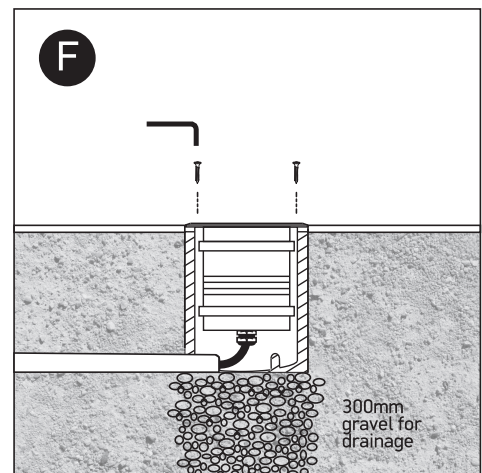

# INSTALLATION MANUAL

69040

ecoinground

230V | 10W | IP67 | Stainless steel 316

Complete with driver.