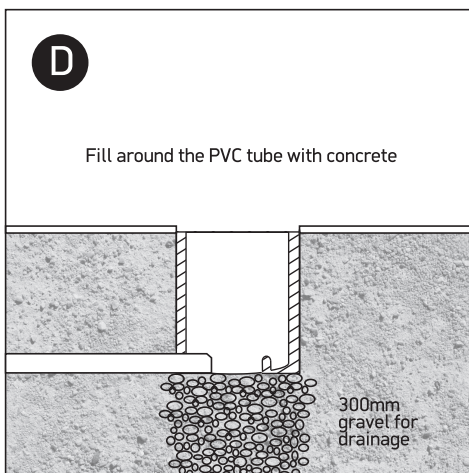

# INSTALLATION MANUAL

69040

ecoinground

230V | 10W | IP67 | Stainless steel 316

Complete with driver.