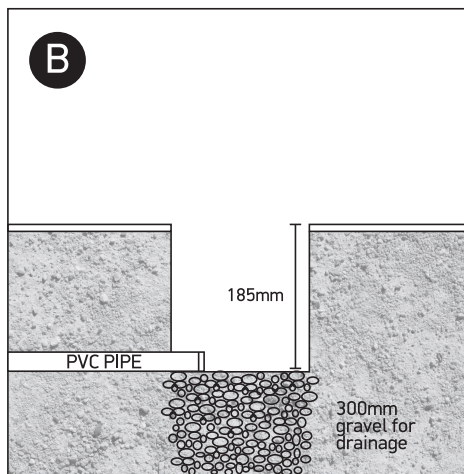

# INSTALLATION MANUAL

69040

ecoinground

230V | 10W | IP67 | Stainless steel 316

Complete with driver.