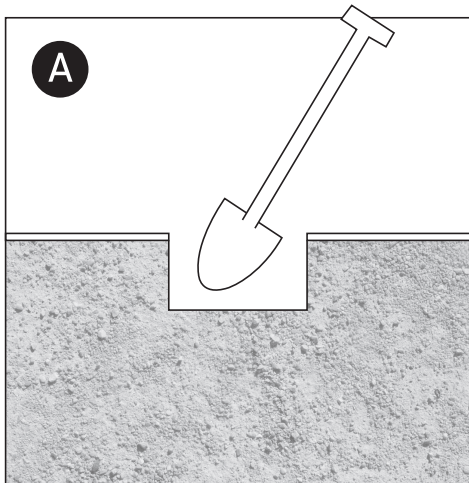

# INSTALLATION MANUAL

69040

ecoinground

230V | 10W | IP67 | Stainless steel 316

Complete with driver.