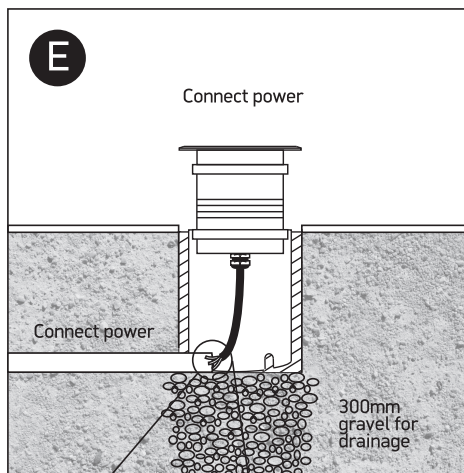

# INSTALLATION MANUAL

69040

ecoinground

230V | 10W | IP67 | Stainless steel 316

Complete with driver.