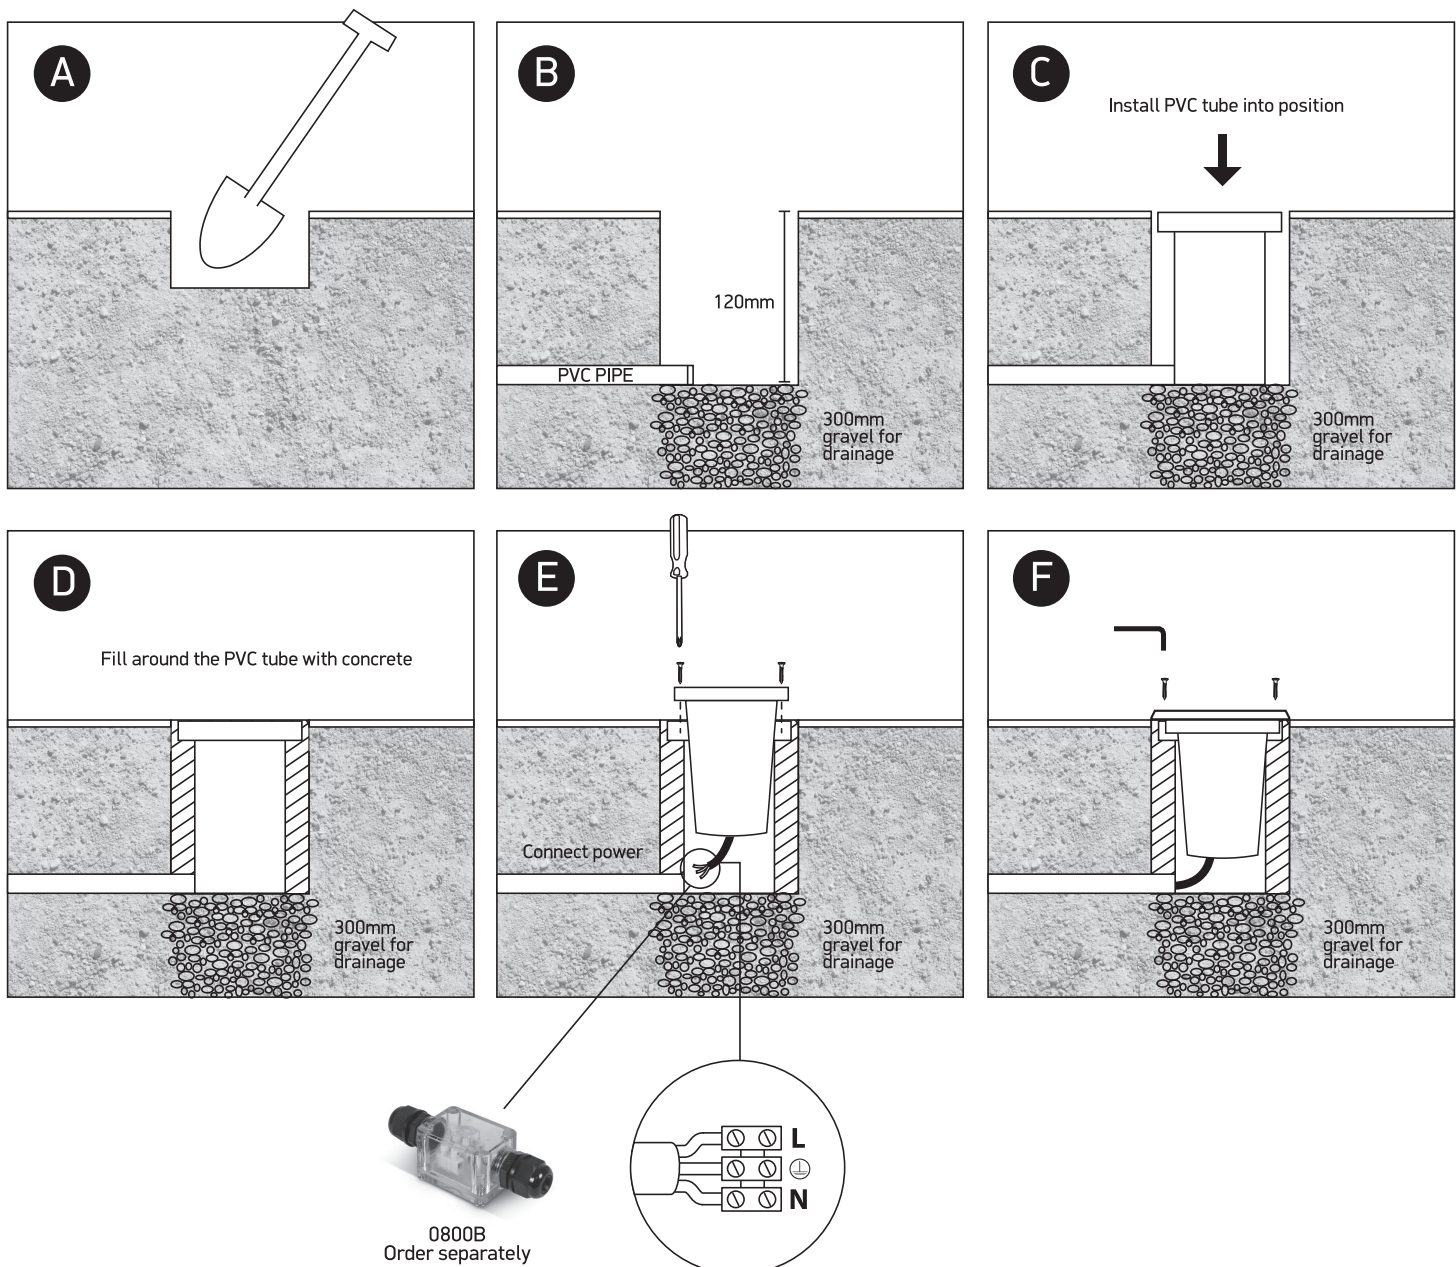

INSTALLATION MANUAL

69012

ecoinground

Ra>80

100-240V | 3W | IP67 | Stainless steel 316

Complete with driver

200cm

120mm + 300mm drainage

65mm

one
LIGHT

Warnings:

1. Make sure that the product is installed properly before connecting to electricity.
2. Do not cover the fitting.
3. Maintenance and installation should only be carried out by a professional electrician.