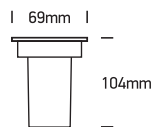

INSTALLATION MANUAL

69012

ecoinground

Ra>80

100-240V | 3W | IP67 | Stainless steel 316

Complete with driver

200cm

120mm + 300mm drainage