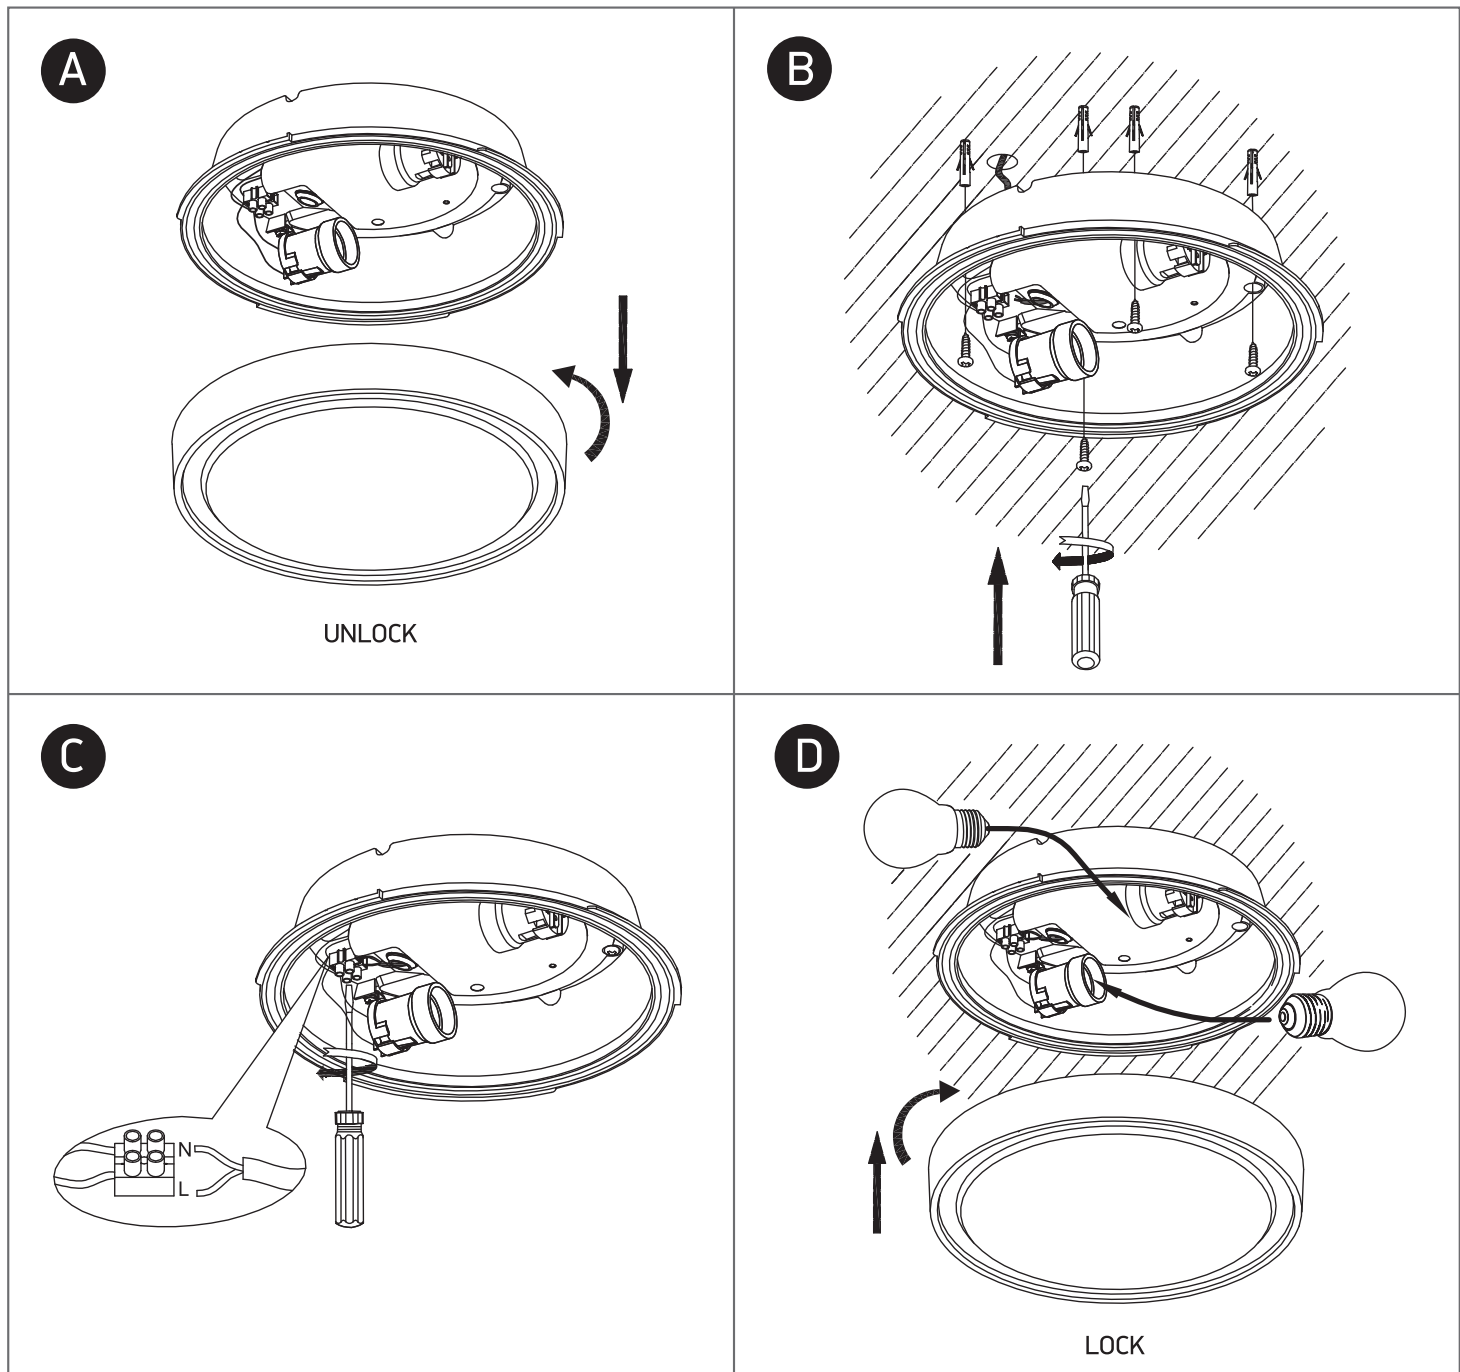

INSTALLATION MANUAL

67280EA

100-240V | E27 | 2x12W | IP65 | ABS+PC

Warnings:

1. Make sure that the product is installed properly before connecting to electricity.
2. Do not cover the fitting.
3. Maintenance and installation should only be carried out by a professional electrician.