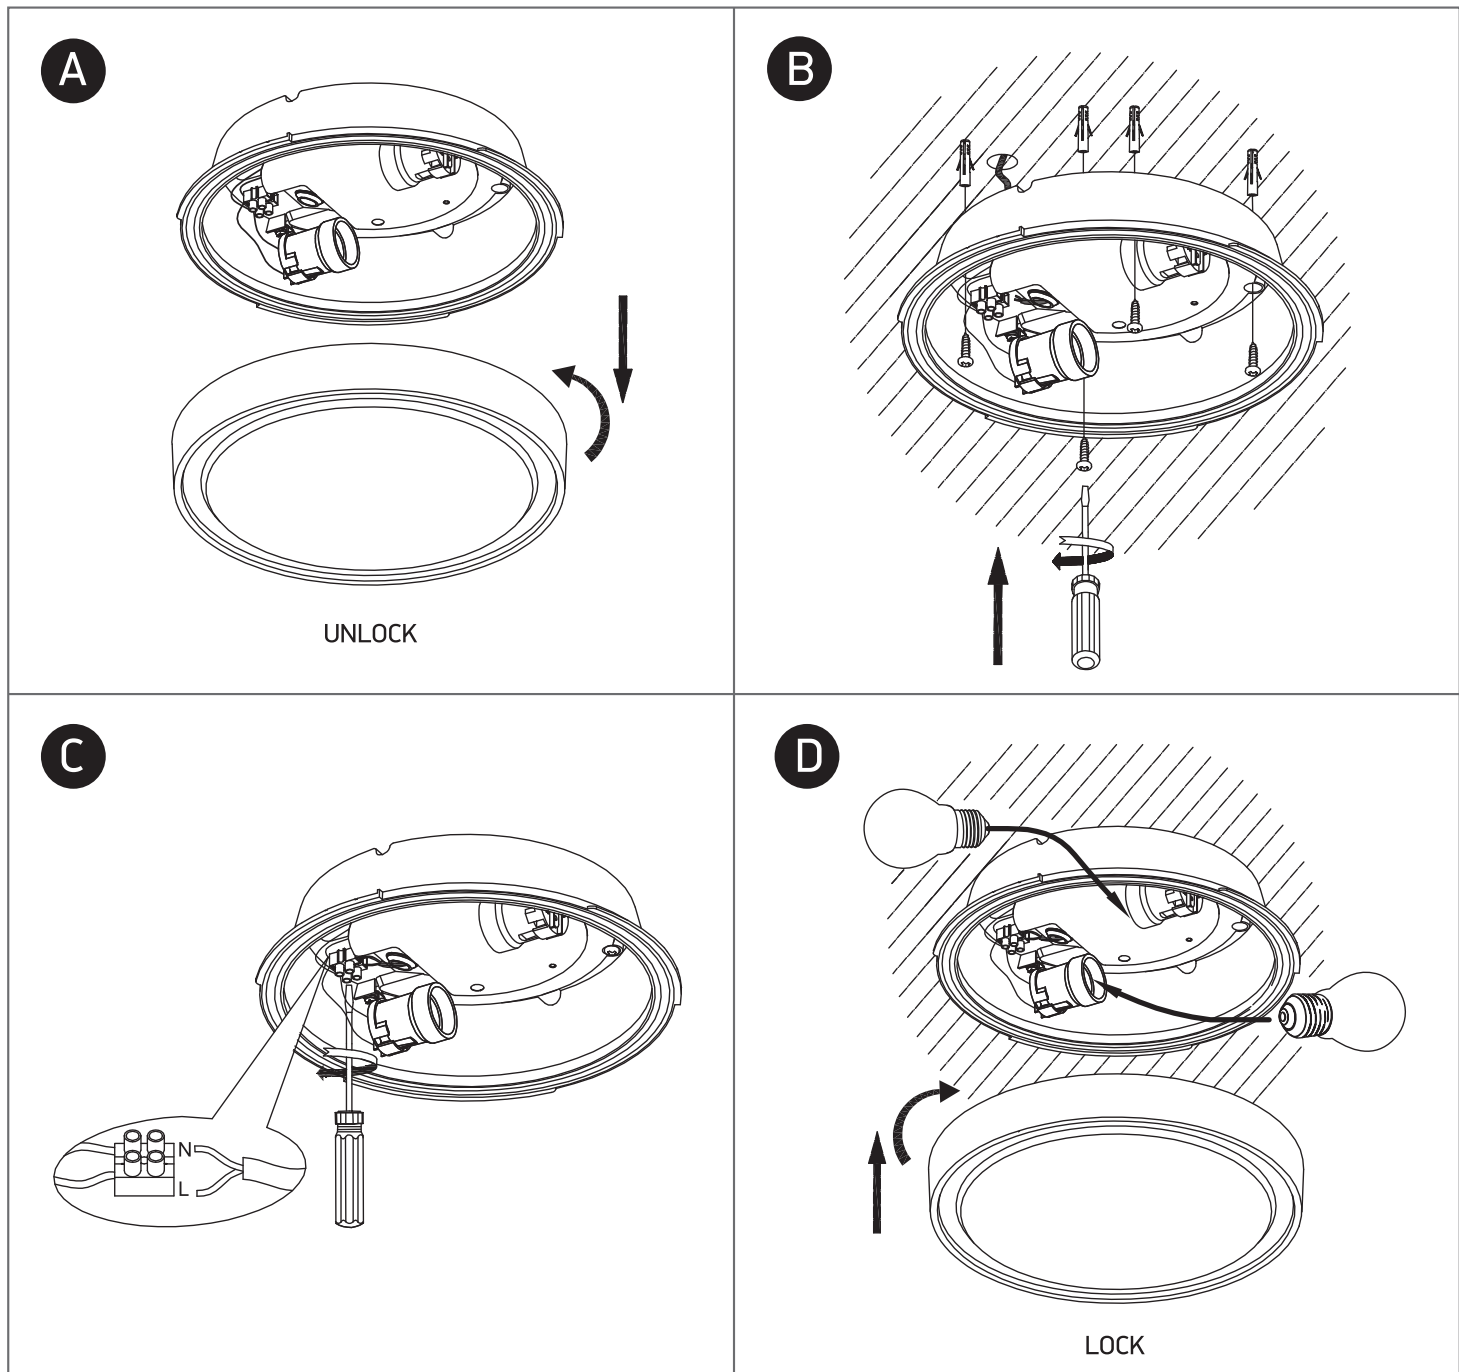

# INSTALLATION MANUAL

67280EA

100-240V | E27 | 2x12W | IP65 | ABS+PC

**one**  
LIGHT

## Warnings:

1. Make sure that the product is installed properly before connecting to electricity.
2. Do not cover the fitting.
3. Maintenance and installation should only be carried out by a professional electrician.