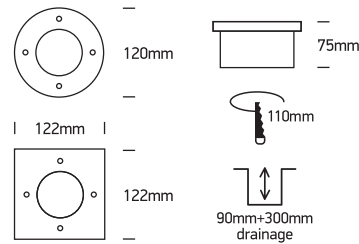

INSTALLATION MANUAL

69006, 69008

100-240V | GX53 | 9W | IP67 | Stainless steel

0800B
Order separately

Warnings:

1. Make sure that the product is installed properly before connecting to electricity.
2. Do not cover the fitting.
3. Maintenance and installation should only be carried out by a professional electrician.