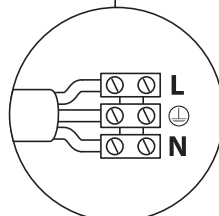

INSTALLATION MANUAL

69006, 69008

100-240V | GX53 | 9W | IP67 | Stainless steel

0800B
Order separately

Warnings:

1. Make sure that the product is installed properly before connecting to electricity.
2. Do not cover the fitting.
3. Maintenance and installation should only be carried out by a professional electrician.