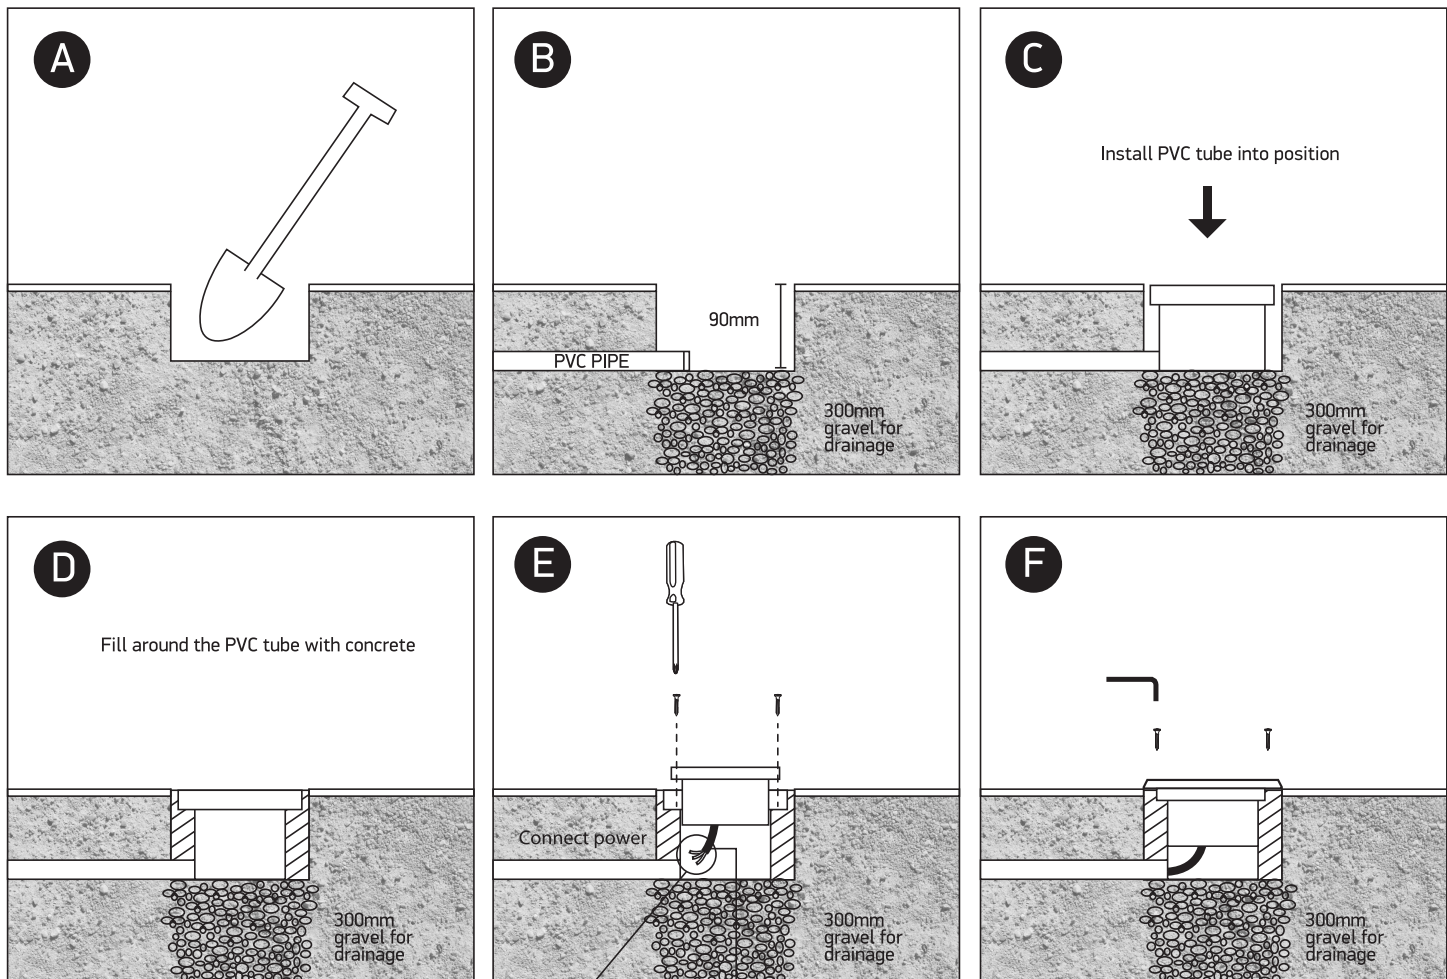

INSTALLATION MANUAL

69006, 69008

100-240V | GX53 | 9W | IP67 | Stainless steel

0800B
Order separately

Warnings:

1. Make sure that the product is installed properly before connecting to electricity.
2. Do not cover the fitting.
3. Maintenance and installation should only be carried out by a professional electrician.