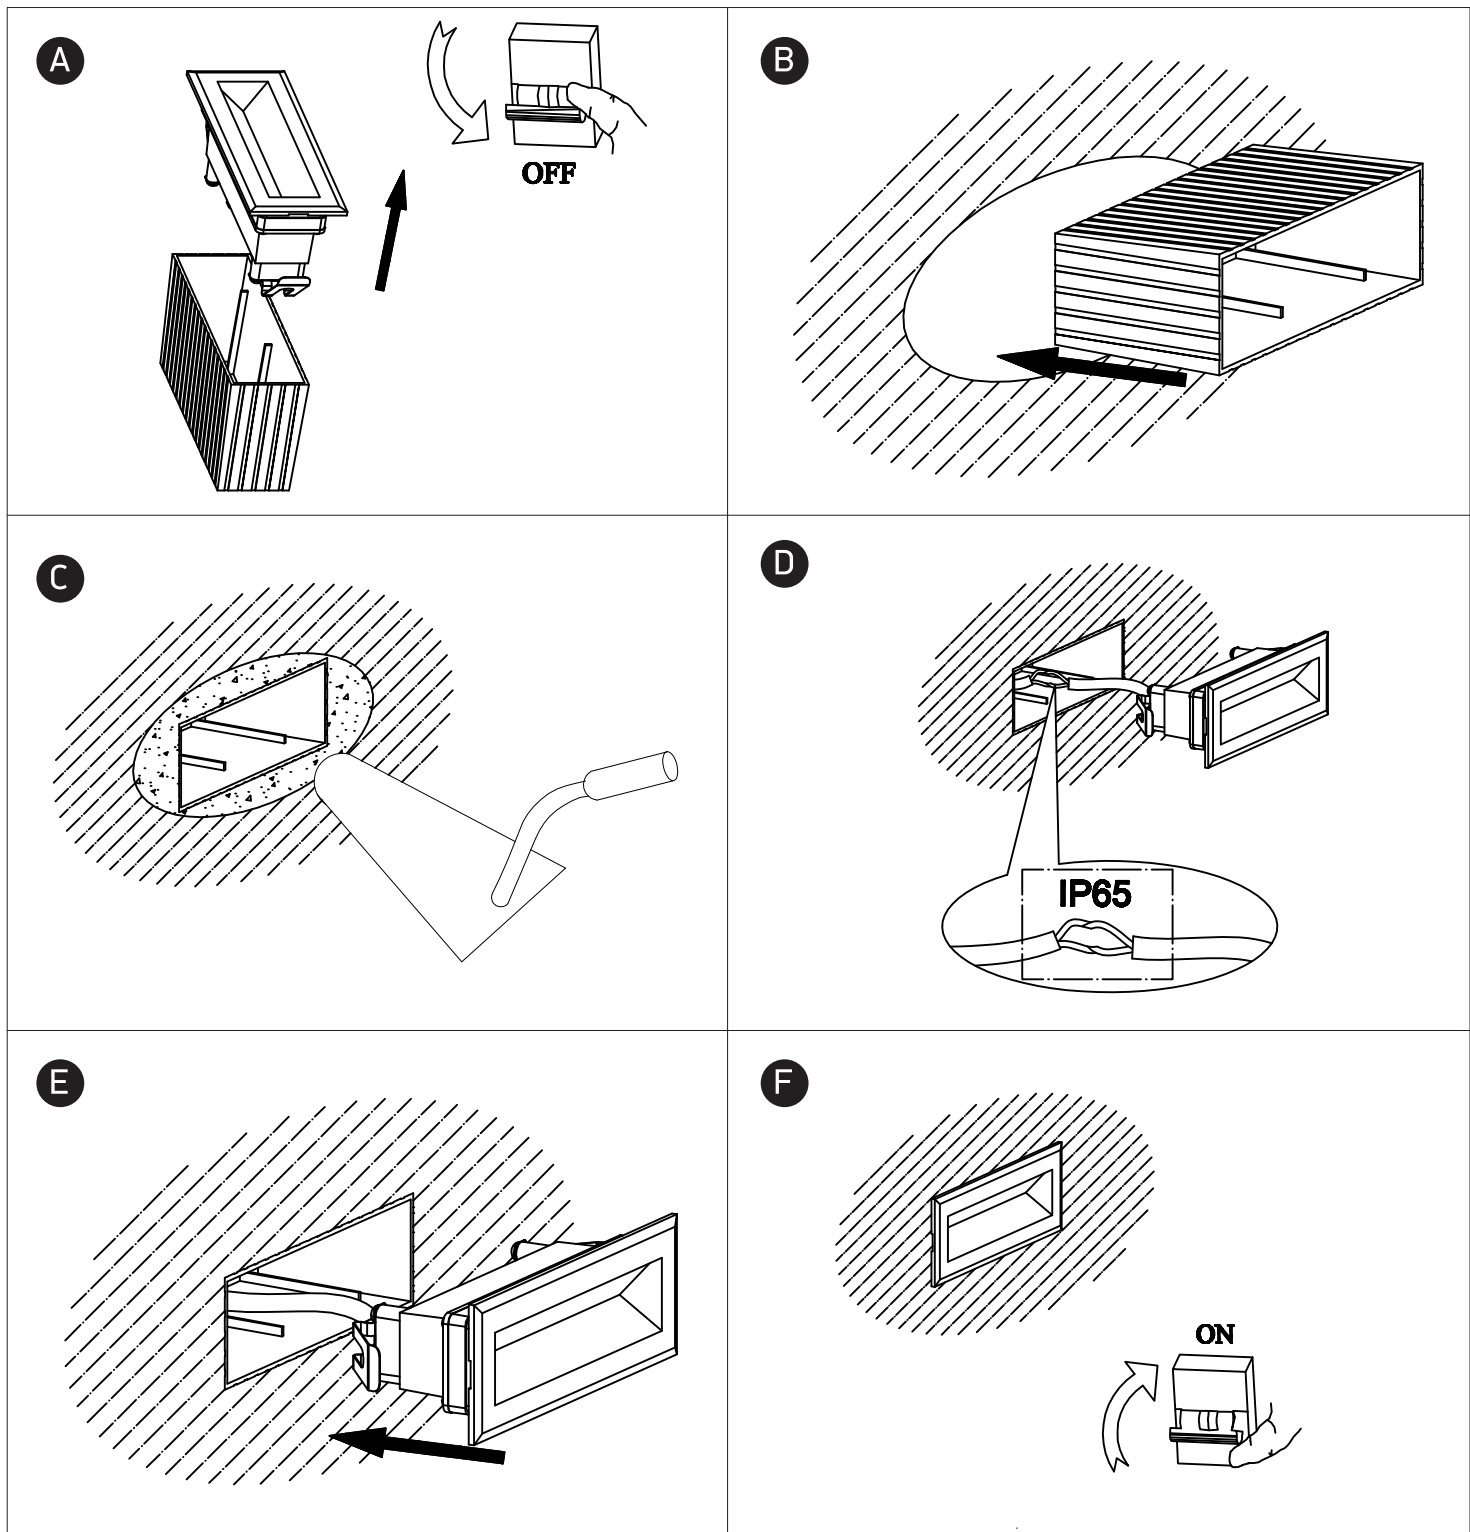

INSTALLATION MANUAL

68080B

230V | SMD 2835 | 3W | IP65 | ABS + PC
AC LED

80
CRI

125mm
x35mm
Gypsum

129mm
x38mm
Concrete

70mm

Warnings:

1. Make sure that the product is installed properly before connecting to electricity.
2. Do not cover the fitting.
3. Maintenance and installation should only be carried out by a professional electrician.