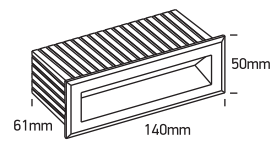

INSTALLATION MANUAL

68080B

230V | SMD 2835 | 3W | IP65 | ABS + PC
AC LED

80
CRI

125mm
x35mm
Gypsum

129mm
x38mm
Concrete

70mm

Warnings: