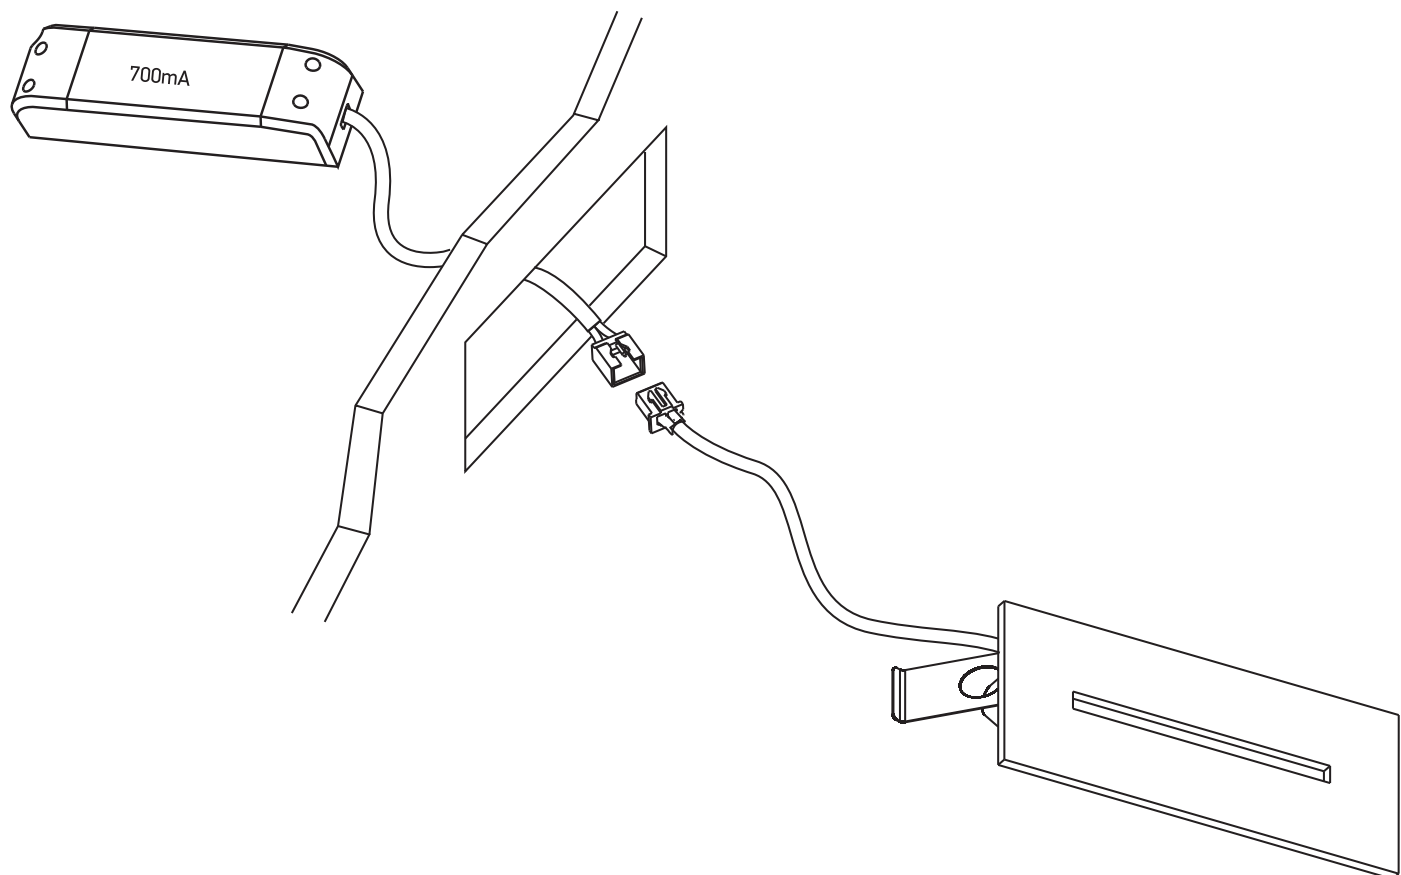

INSTALLATION MANUAL

68078

ecolight

DARK LIGHT

700mA | 2W | IP20 | Aluminium
Requires 700mA driver.

80
CRI

one
LIGHT

Warnings: