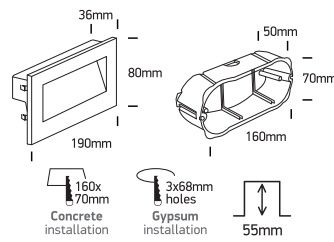

INSTALLATION MANUAL

68076A

ecolight

230V | SMD LED | 4W | IP65 | Glass + metal

AC LED.
Supplied with box for
concrete installation.

80 CRI

CONCRETE INSTALLATION

GYPSUM INSTALLATION