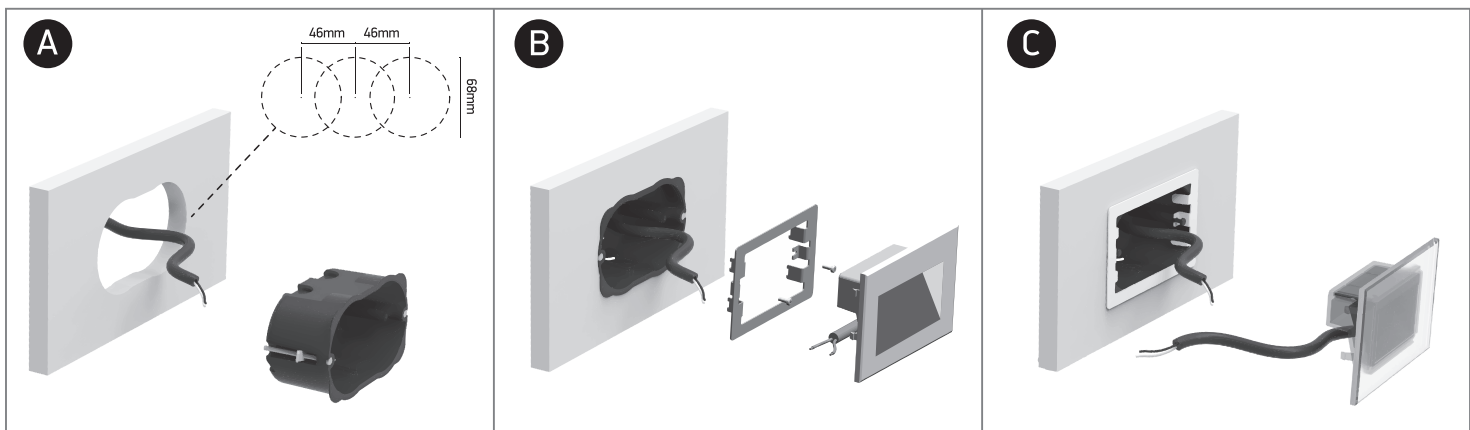

INSTALLATION MANUAL

68076A

ecolight

230V | SMD LED | 4W | IP65 | Glass + metal

AC LED.
Supplied with box for
concrete installation.

80 CRI

CONCRETE INSTALLATION

GYPSUM INSTALLATION