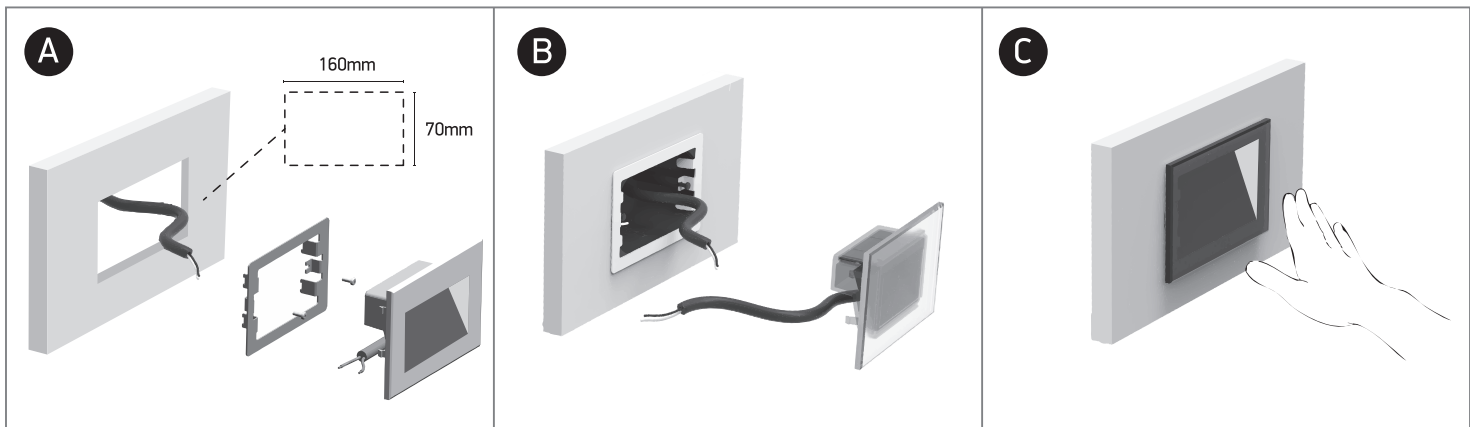

INSTALLATION MANUAL

68076A

ecolight

230V | SMD LED | 4W | IP65 | Glass + metal

AC LED.
Supplied with box for
concrete installation.

80 CRI

CONCRETE INSTALLATION

GYPSUM INSTALLATION