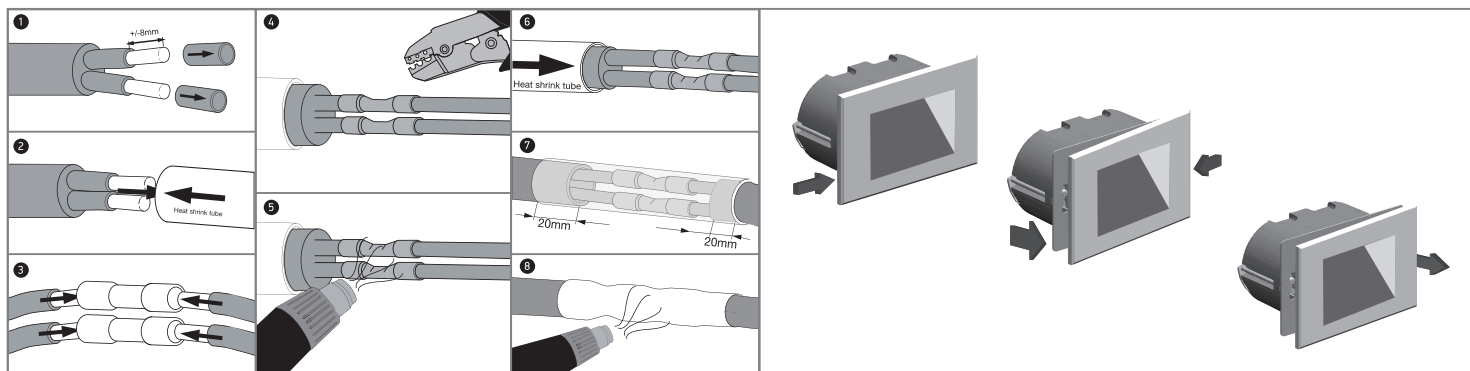

INSTALLATION MANUAL

68076A

ecolight

230V | SMD LED | 4W | IP65 | Glass + metal

AC LED.
Supplied with box for
concrete installation.

80 CRI

CONCRETE INSTALLATION

GYPSUM INSTALLATION

CONNECTION

EXTRACT

Warnings:

1. Make sure that the product is installed properly before connecting to electricity.
2. Do not cover the fitting.
3. Maintenance and installation should only be carried out by a professional electrician.