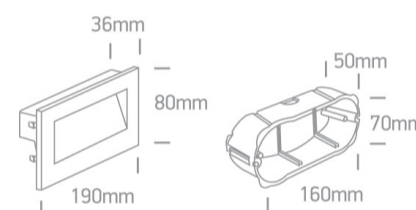

19 Wall Recessed &amp; Inground&gt;The Glass Face Recessed Lights

68076A/B/W

4W Glass SMD LED recessed wall light, IP65.

AC LED

Complies with standard EN60598-1 and any other specific standards.

## Dimensions

## Physical Specification

Item Group	19 Wall Recessed & Inground
Family	The Glass Face Recessed Lights
Order Code	68076A/B/W
Colour	Black
Material	Glass
Shape	Rectangular
Length	190mm
Width	80mm
Height	36mm
Cutout Hole Width	115mm
Cutout Hole Length	70mm
Recessed wall	Yes