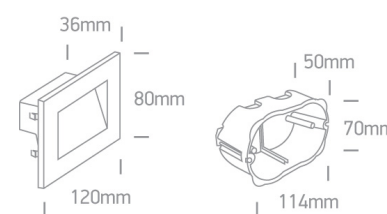

19 Wall Recessed & Inground>The Glass Face Recessed Lights

68076/B/W

4W Glass SMD LED recessed wall light, IP65.

AC LED

Complies with standard EN60598-1 and any other specific standards.

Downloads

Dimensions

Physical Specification

Item Group	19 Wall Recessed & Inground
Family	The Glass Face Recessed Lights
Order Code	68076/B/W
Colour	Black
Material	Glass
Shape	Rectangular
Length	120mm
Width	80mm
Height	36mm
Cutout Hole Width	115mm
Cutout Hole Length	70mm
Recessed wall	Yes

Depth Required	55mm
Indoor	Yes
Outdoor	Yes
Adjustable	No

Electrical Characteristics

Gear	No
Fitting + Driver	
Input Voltage	220-240V
50 Hz	Yes
60 Hz	Yes
Safety Class	
Power(Watts)	4W
IP Rating	IP65
Light Source	LED built in
Dimmable	No
F Mark	