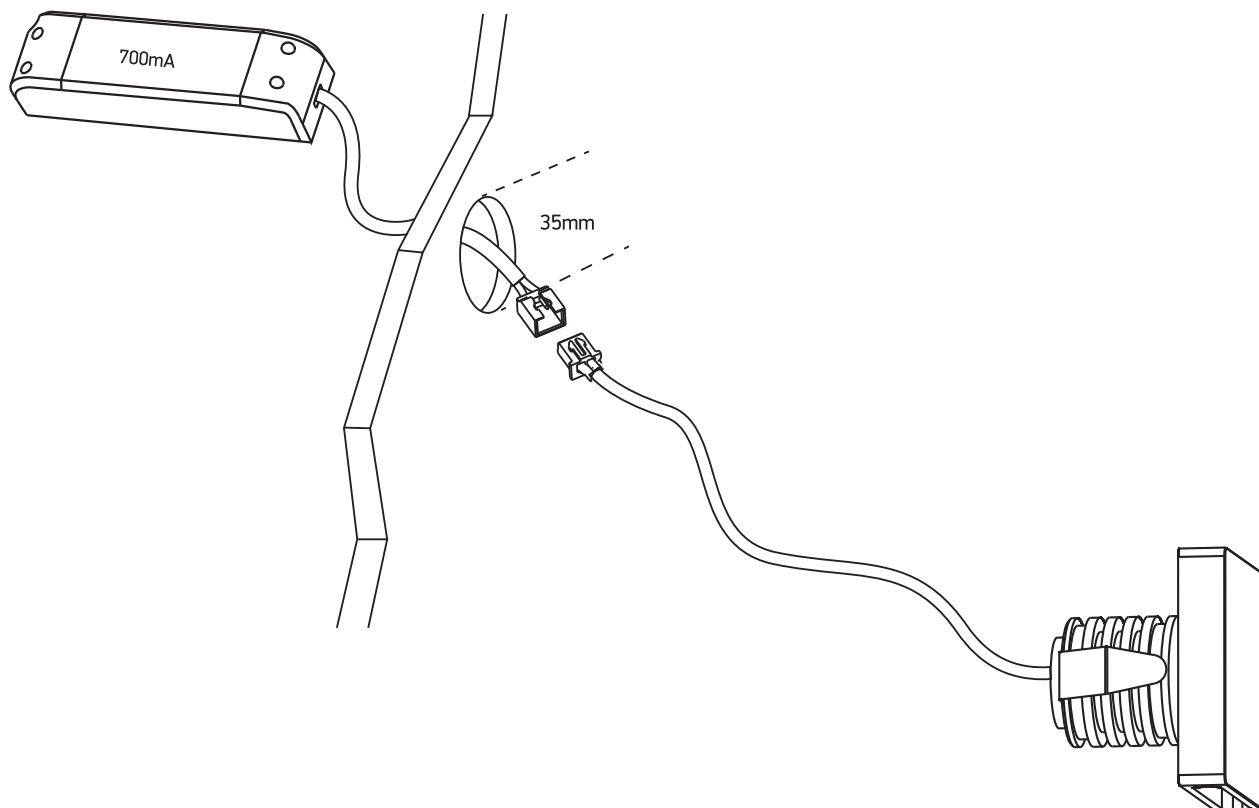

INSTALLATION MANUAL

68074A

ecolight

**85
CRI**

I 50x50mm I

40mm

45mm

35mm

55mm

200cm

one
L I G H T

700mA | COB LED | 2W | IP65 | Aluminium
Requires 700mA driver.

Warnings:

1. Make sure that the product is installed properly before connecting to electricity.
2. Do not cover the fitting.
3. Maintenance and installation should only be carried out by a professional electrician.