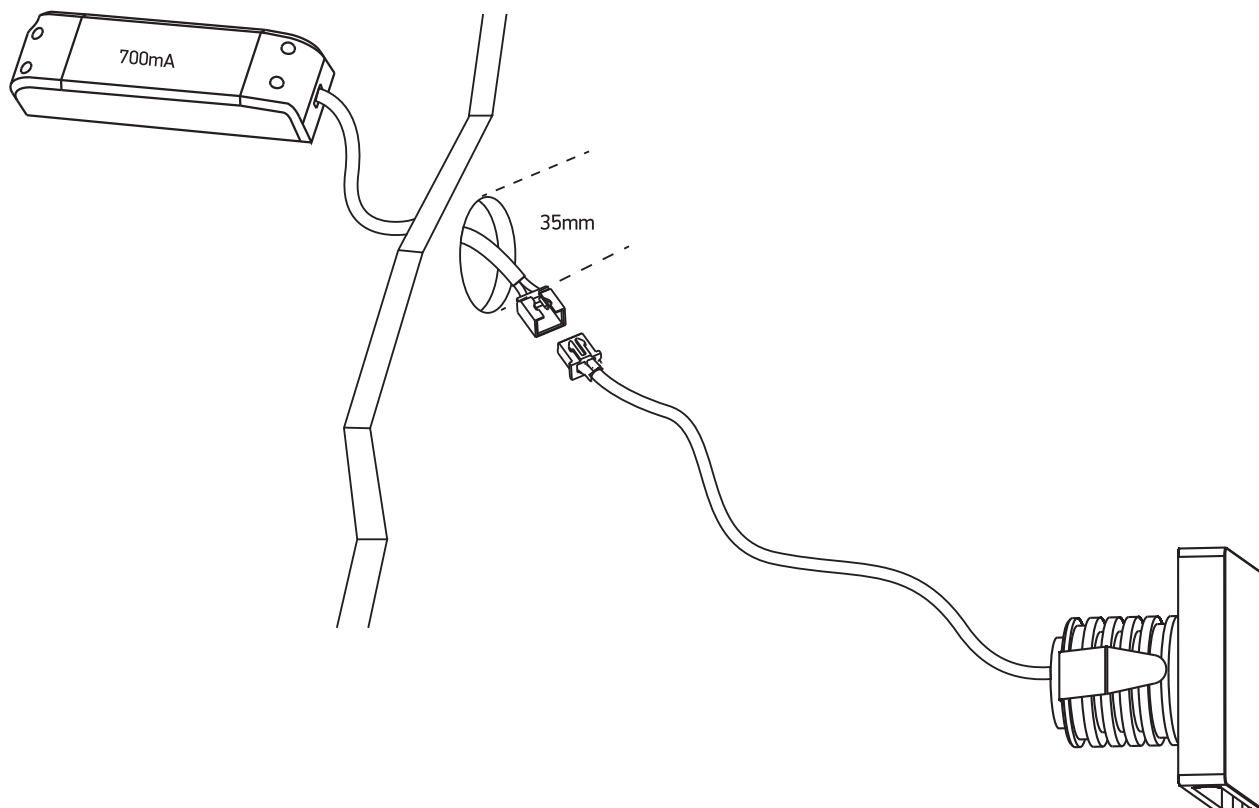

INSTALLATION MANUAL

68074A

ecolight

85
CRI

50x50mm

40mm

45mm

35mm

55mm

200cm

one
LIGHT

700mA | COB LED | 2W | IP65 | Aluminium
Requires 700mA driver.

Warnings:

1. Make sure that the product is installed properly before connecting to electricity.
2. Do not cover the fitting.
3. Maintenance and installation should only be carried out by a professional electrician.