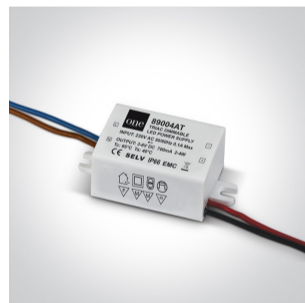

19 Wall Recessed & Inground>Dark Light Step Series Aluminium

68074/W/W

2W 700mA LED wall recessed light, IP65, ideal for both indoor and outdoor installation.

Requires 700mA driver.

Complies with standard EN60598-1 and any other specific standards.

Downloads

Dimensions

Must be ordered separately

89004A

89004AT

Physical Specification

Item Group

19 Wall Recessed & Inground

Family

Dark Light Step Series Aluminium

Order Code

68074/W/W

Colour

White

Material

Aluminium

Shape

Circular

Height	45mm
Diameter	50mm
Cutout Hole Diameter	35mm
Recessed wall	Yes
Depth Required	55mm
Indoor	Yes
Outdoor	Yes
IK Rating	8

Electrical Characteristics

Fitting

Input Type	Constant Current
Input Current	700mA
Safety Class	
Power(Watts)	2W
IP Rating	IP65
Light Source	LED built in
LED Type	COB
LED Brand	Philips
Cable Length	200cm
F Mark	