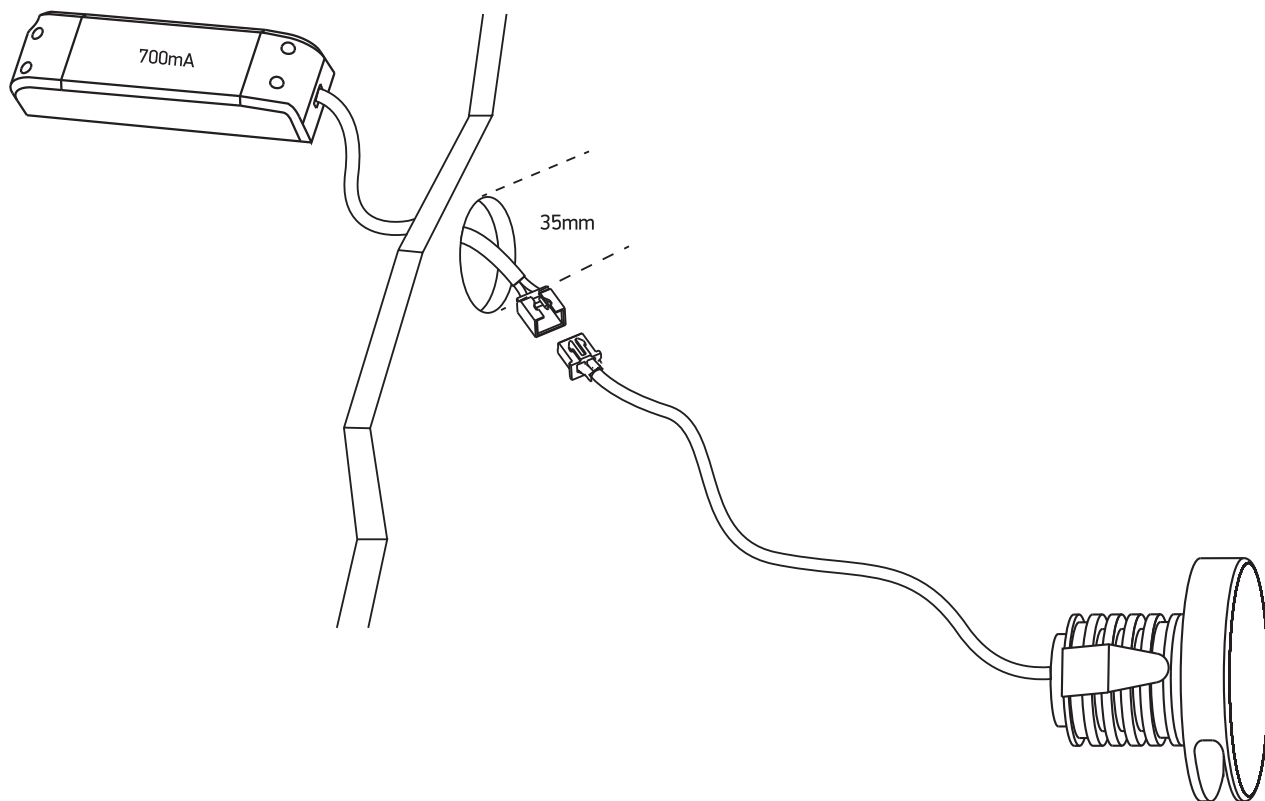

INSTALLATION MANUAL

68074

ecolight

85
CRI

one
LIGHT

700mA | COB LED | 2W | IP65 | Aluminium

Requires 700mA driver.

Warnings: