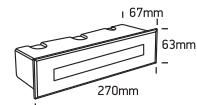

INSTALLATION MANUAL

68072C

ecolight

IK⁰⁸

80
CRI

230V | SMD 2835 | 10W | IP65 | Stainless steel 316

Complete with driver.
Supplied with box for concrete
installation.

Concrete
Installation