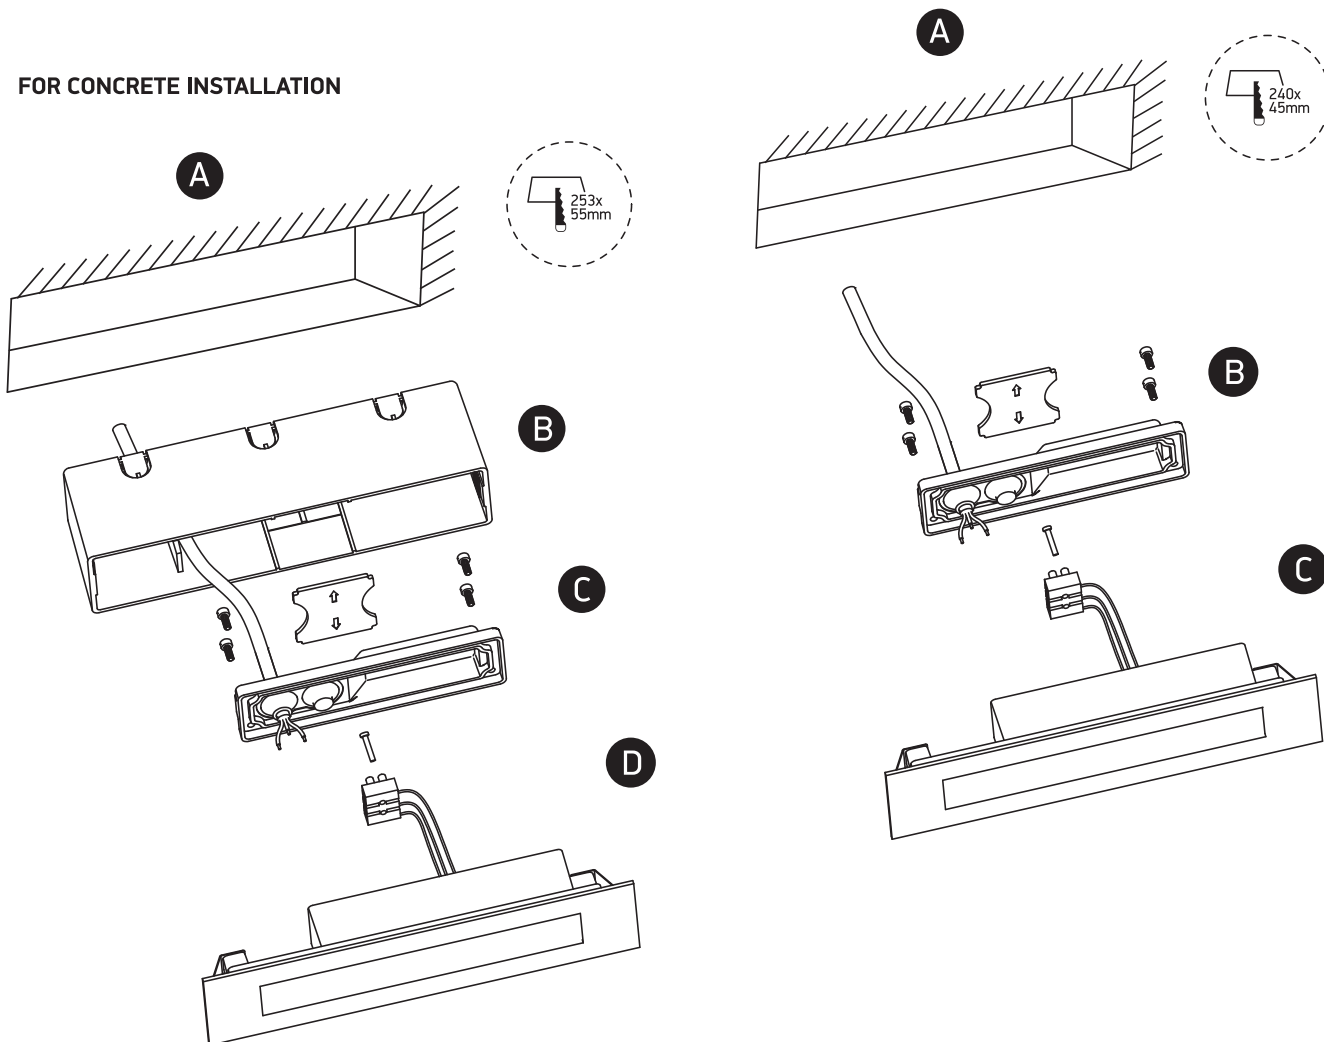

INSTALLATION MANUAL

68072C

ecolight

IK⁰⁸

80
CRI

230V | SMD 2835 | 10W | IP65 | Stainless steel 316

Complete with driver.
Supplied with box for concrete
installation.

Concrete
Installation

Gypsum
Installation

75mm

one
LIGHT

FOR GYPSUM INSTALLATION

FOR CONCRETE INSTALLATION

Warnings:

1. Make sure that the product is installed properly before connecting to electricity.
2. Do not cover the fitting.
3. Maintenance and installation should only be carried out by a professional electrician.