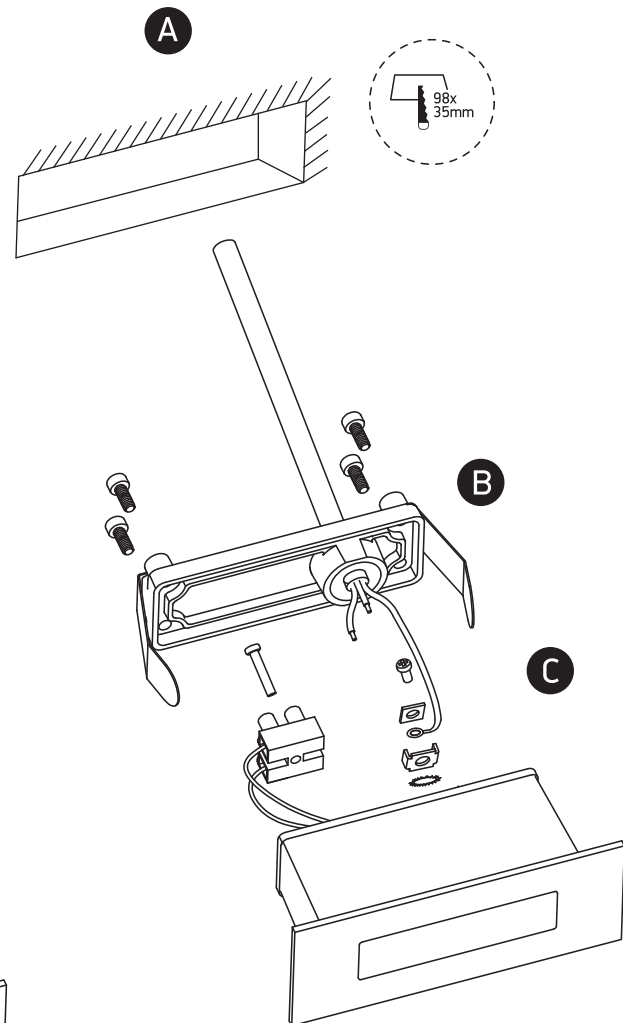

INSTALLATION MANUAL

68072A

ecolight

IK⁰⁸

80
CRI

NOT
DIMMABLE

230V | SMD 2835 | 5W | IP65 | Stainless steel 316

Complete with driver.
Supplied with box for concrete
installation.

Concrete
Installation

Gypsum
Installation

75mm

one
LIGHT

FOR CONCRETE INSTALLATION

FOR GYPSUM INSTALLATION

Warnings:

1. Make sure that the product is installed properly before connecting to electricity.
2. Do not cover the fitting.
3. Maintenance and installation should only be carried out by a professional electrician.