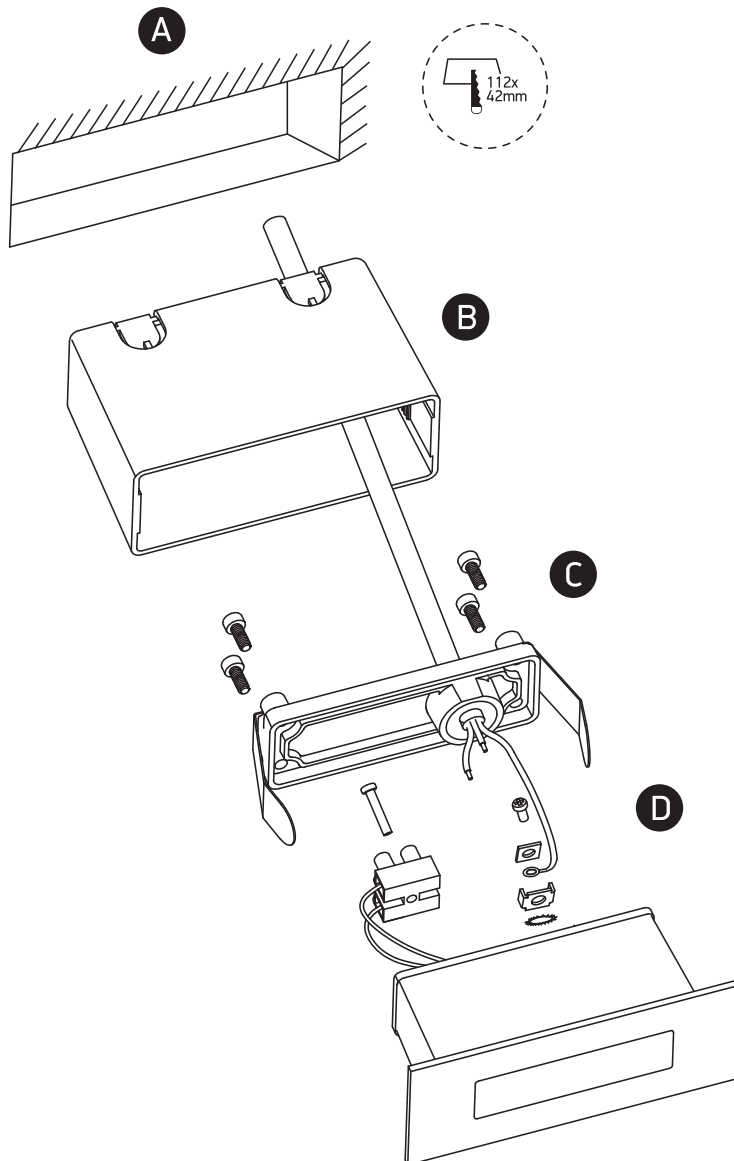

INSTALLATION MANUAL

68072A

ecolight

IK⁰⁸

80
CRI

NOT
DIMMABLE

230V | SMD 2835 | 5W | IP65 | Stainless steel 316

Complete with driver.
Supplied with box for concrete
installation.

Concrete
Installation

Gypsum
Installation

75mm

one
LIGHT

FOR CONCRETE INSTALLATION

FOR GYPSUM INSTALLATION

Warnings:

1. Make sure that the product is installed properly before connecting to electricity.
2. Do not cover the fitting.
3. Maintenance and installation should only be carried out by a professional electrician.