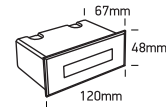

INSTALLATION MANUAL

68072A

ecolight

IK⁰⁸

80
CRI

NOT
DIMMABLE

230V | SMD 2835 | 5W | IP65 | Stainless steel 316

Complete with driver.
Supplied with box for concrete
installation.