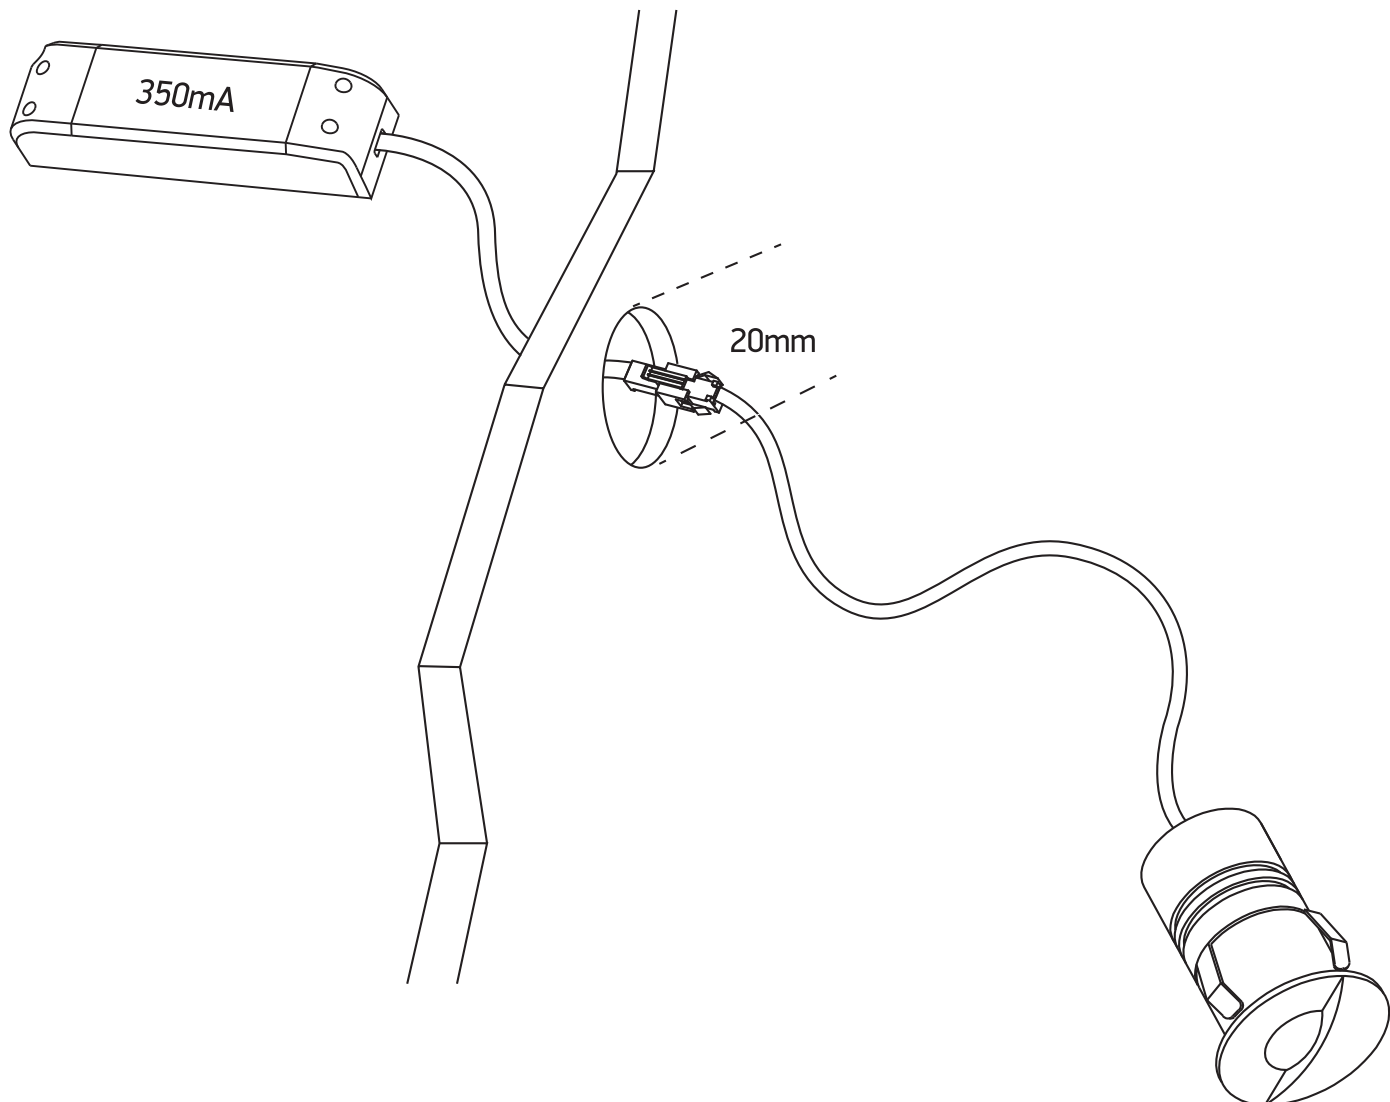

INSTALLATION MANUAL

68070A

ecolight

80
CRI

25mm

35mm

one
LIGHT

350mA | 1W | IP20 | Die cast
Requires 350mA driver.