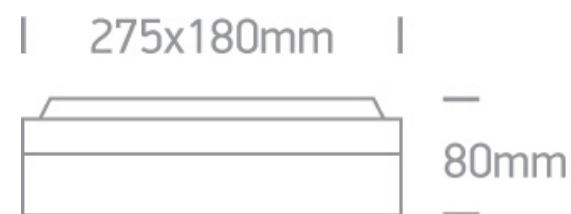

12 Wall & Ceiling>The Square E27 Outdoor Plafo Die cast

67208B/G

2X20W E27 Die Cast, Square E27 Outdoor Plafo

Complies with standard EN60598-1 and any other specific standards

Downloads

Dimensions

Physical Specification

Item Group	12 Wall & Ceiling
Family	The Square E27 Outdoor Plafo Die cast
Order Code	67208B/G
Colour	Grey
Material	Die Cast
Shape	Rectangular
Length	275mm
Width	180mm
Height	80mm
Surface Ceiling	Yes
Surface Wall	Yes
Indoor	Yes